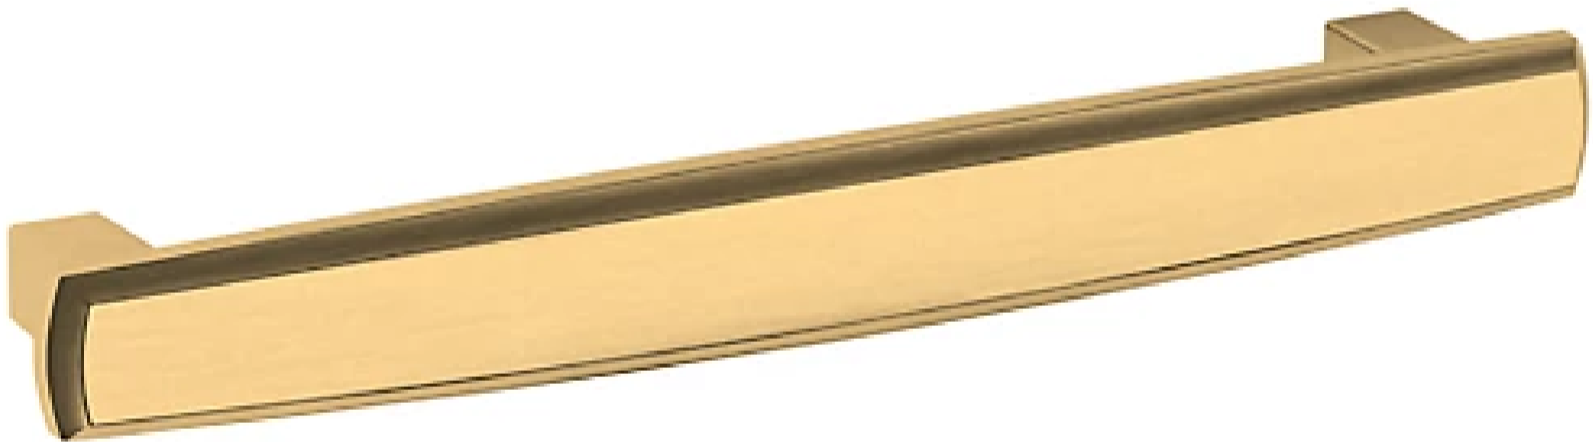

4947 SEVERIN FAYERMAN A PULL 6" CTC

SPECIFICATIONS

STYLE	Traditional
PROJECTION	1.3

4947 SEVERIN FAYERMAN A PULL 6" CTC

ESTATE PORTFOLIO

Model Number:
4947.044.BIN

Key Features

- ✓ Severin, the founder of Baldwin, had a vision of craftsmanship, quality, and attention to detail that became engrained within the company DNA. The classic pieces were designed in honor of his legacy.
- ✓ Baldwin's Satin Brass finish is warm, smooth, and is covered with a Limited Lifetime Finish™ Warranty for enduring elegance, no matter the climate.
- ✓ Baldwin's Quick Ship program ensures that you do not have to forgo style for reliability. After placing your order, this item will ship within 5 business days.

FINISHES OPTIONS

Satin Nickel - 150, US15

Lifetime (PVD) Polished Nickel - 055

Polished Chrome - 260

Lifetime (PVD) Polished Brass - 003

Lifetime (PVD) Satin Brass - 044

Satin Black - 190

Venetian Bronze - 112, 11P

Non-lacquered Brass - 031

all measurements in inches

SPECIFICATIONS

STYLE Traditional

PROJECTION 1.3