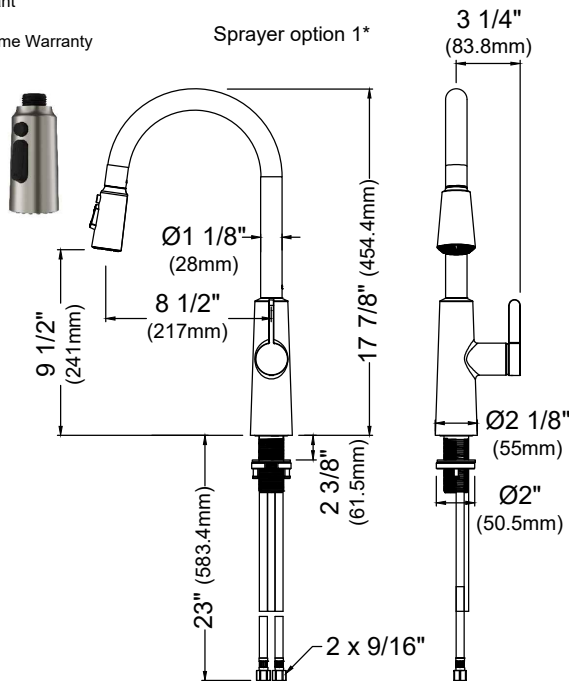

Sprayer options that come in the box

Applicable Functions	Sprayer option 1*	Sprayer option 2*
Revolve Max	☐	☒
Metal sprayer	☒	☐
Silicone easy wipe clean aerator	☒	☐
Max Flow button (≤ 2.2gmp)	☐	☒
Pause button	☐	☒
Blade function	☒	☐
Easy to remove and clean aerator	☐	☒
3 function sprayer	☒	☐
5 function sprayer	☐	☒

*Karran provides 2 sprayers with this model. Both have separate functions for customer's preference.

Listing and certifications:
ASME A112.18.1/CSA B125.1
ADA compliant

Limited Lifetime Warranty