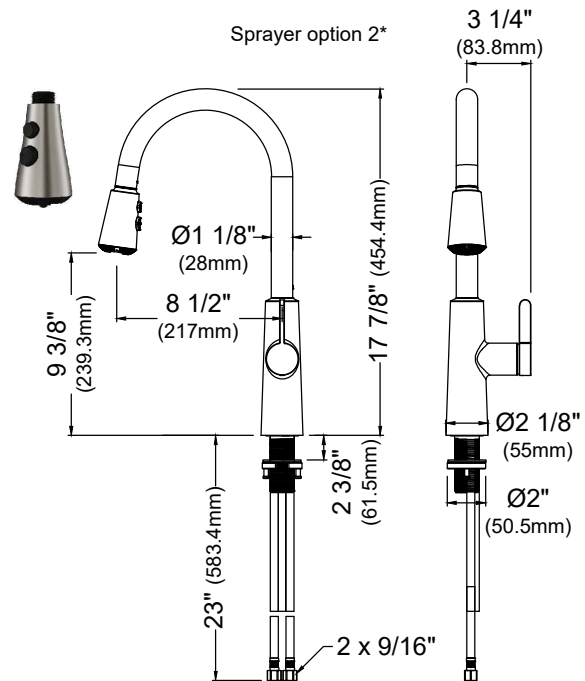

Sprayer options that come in the box

Applicable Functions	Sprayer option 1*	Sprayer option 2*
Revolve Max	☐	☒
Metal sprayer	☒	☐
Silicone easy wipe clean aerator	☒	☐
Max Flow button (≤ 2.2gmp)	☐	☒
Pause button	☐	☒
Blade function	☒	☐
Easy to remove and clean aerator	☐	☒
3 function sprayer	☒	☐
5 function sprayer	☐	☒

*Karran provides 2 sprayers with this model. Both have separate functions for customer's preference.

Listing and certifications:
ASME A112.18.1/CSA B125.1
ADA compliant

Limited Lifetime Warranty