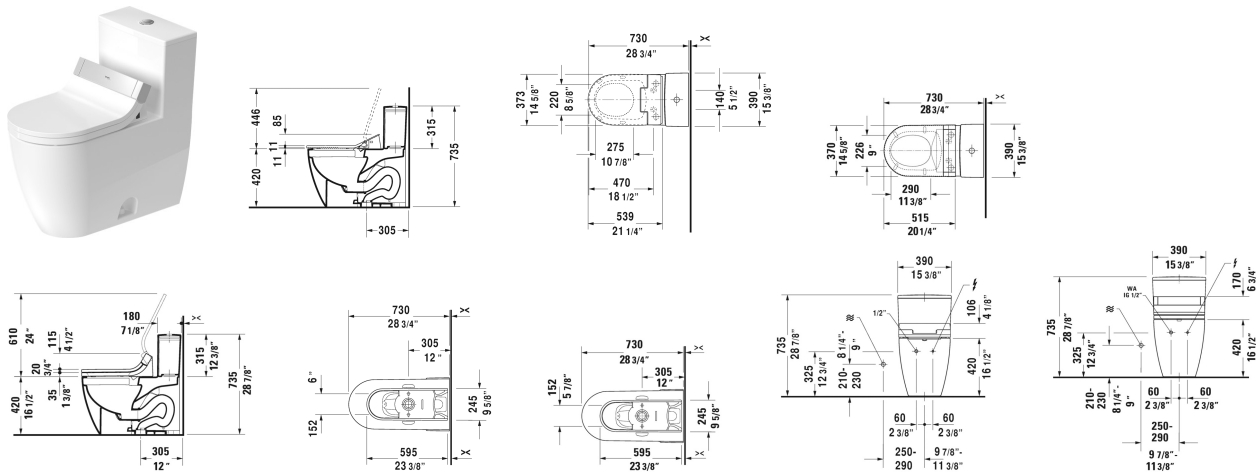

ME by Starck One-Piece toilet Duravit Rimless for SensoWash®
 # 217351..01 / 217351..01 / 217351..85 / 217351..85

< 14 1/8" Inch >

One-Piece toilet Duravit Rimless for SensoWash®	Dimension	Weight	Order number
rimless, connecting elements for SensoWash with concealed connections included, syphonic, 12" rough-in, only in combination with SensoWash, vertical outlet, cUPC® listed*, WaterSense® listed			
Colors			
00 White 20 HygieneGlaze (an antibacterial ceramic glaze that provides almost indefinite effectiveness)			
Variant			
◆ 1.32/0.92 gpf, with dual flush mechanism, ADA height	14 1/8" x 28 3/4" Inch	153 lb	217351..01
◆ 1.32/0.92 gpf, with dual flush mechanism, ADA height	14 1/8" x 28 3/4" Inch	153 lb	217351..01
◆ 1.28 gpf, with single flush piston valve, top flush, ADA height	14 1/8" x 28 3/4" Inch	153 lb	217351..85
◆ 1.28 gpf, with single flush piston valve, top flush, ADA height	14 1/8" x 28 3/4" Inch	153 lb	217351..85
Sanitary ceramics with the special WonderGliss surface finish will remain clean and attractive-looking for a long time to come. When ordering WonderGliss please add a "1" as eleventh digit to the model number.			
Mounting set for One-Piece and Two-Piece toilets, outlet 3/8" - male thread, wall connection 1/2" - female thread, 1/2", North American version	17 3/4" Inch	1.1 lb	001417
Suitable products			

All drawings contain the necessary measurements which are subject to standard tolerances. They are stated in inch & mm and are non-binding. Exact measurements, in particular for customized installation scenarios, can only be taken from the finished ceramic piece.