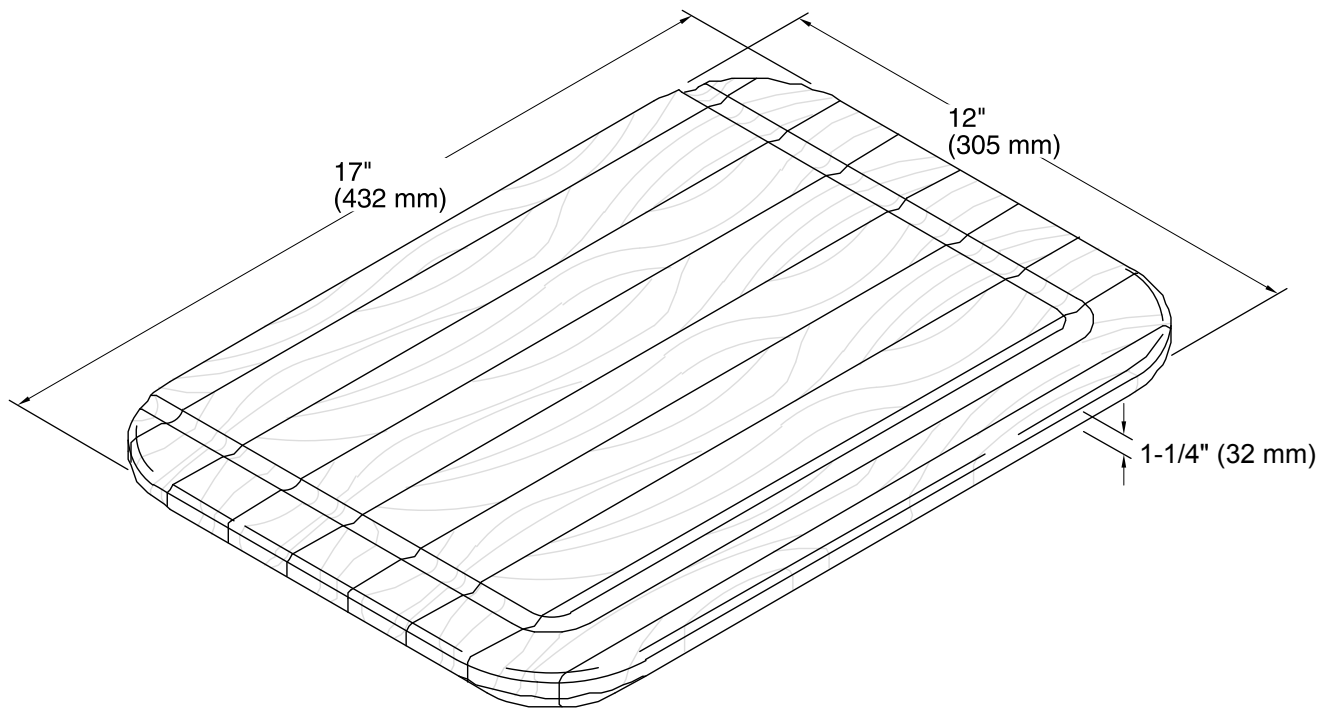

### Features

- Fits over the K-3206 Ballad kitchen sink, K-6584 and K-6585 Iron/Tones kitchen sinks, K-3346 Toccata kitchen sink, and K-3168, K-3171, K-3174, K-3177, K-3330, K-3331, K-3332, K-3350, K-3351, K-3352, and K-3353 Undertone kitchen sinks.
- Durable hardwood construction.
- Rim channel collects liquids for easy cleanup.
- Provides a workstation for quick and easy food prepping.

## Technical Information

All product dimensions are nominal.