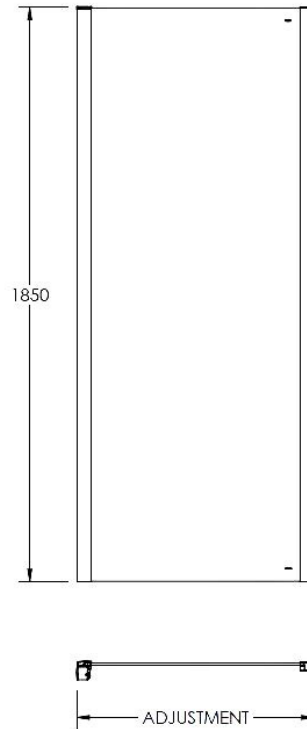

## CUSTOMER DATA SHEET - ENCLOSURES

**DESCRIPTION:** Side Panel 1000mm

Side Panel

### PRODUCT DIMENSIONS

Height (mm)	Width (mm)	Depth (mm)	Nett Wgt Kg
1850	990	31	31.2

### PACKAGING DIMENSIONS

Height (mm)	Width (mm)	Length (mm)	Gross Wgt Kg
1910	1010	95	31.2

### OUTER BOX DIMENSIONS (If Applicable)

Height (mm)	Width (mm)	Depth (mm)	Length (mm)	Gross Wgt Kg