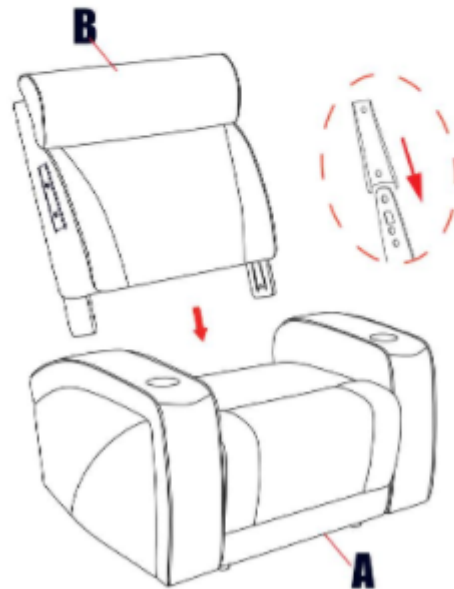

Please follow below Assembly Instruction step by step

CHAIR

Parts List	
A	 Seat 1PC
B	 Backrest 1PC
C	 Ear 1SET
D	 AC Adapter 1SET

All images shown are for illustration purpose only.
Actual product may vary due to product enhancement.

STEP1

STEP2

 The ear at the bottom of seat

STEP3

 The AC Adapter at the bottom of seat

ASSEMBLY INSTRUCTION

Thank you for purchasing this quality product. Be sure to check all packing materials carefully for small parts, which may have come loose during shipment. Check the bottom of seat, identify and count all items and compare with the parts list shown below.

Please follow below Assembly Instruction step by step

LOVESEAT

Parts List		
A 1PC  Seat	B 1PC  Left Backrest	
C 1PC  Right Backrest	D 1PC  Console Backrest	
E 1SET  Ear	F 3PC  Knob Screws	G 1SET  AC Adapter

All images shown are for illustration purpose only.
Actual product may vary due to product enhancement.

STEP1 Check behind of loveseat console, Open flap to find a zipper compartment.

STEP2

 The ear at the bottom of seat