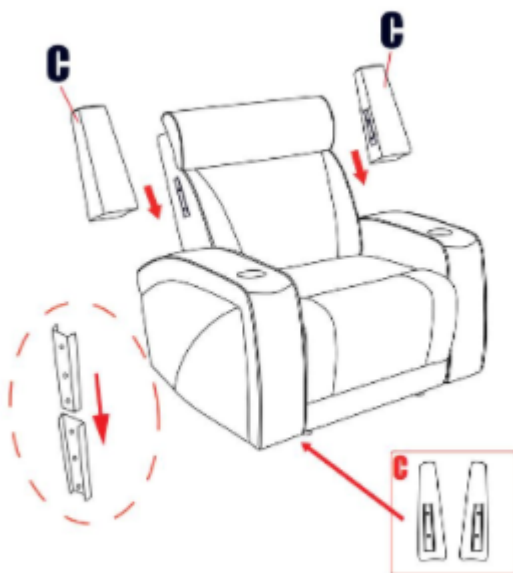

Please follow below Assembly Instruction step by step

CHAIR

Parts List	
A	 Seat 1PC
B	 Backrest 1PC
C	 Ear 1SET
D	 AC Adapter 1SET

All images shown are for illustration purpose only.
Actual product may vary due to product enhancement.

STEP1

STEP2

 The ear at the bottom of seat

STEP3

 The AC Adapter at the bottom of seat

ASSEMBLY INSTRUCTION

Thank you for purchasing this quality product. Be sure to check all packing materials carefully for small parts, which may have come loose during shipment. Check the bottom of seat, identify and count all items and compare with the parts list shown below.

Please follow below Assembly Instruction step by step

LOVESEAT

Parts List		
A 1PC  Seat	B 1PC  Left Backrest	
C 1PC  Right Backrest	D 1PC  Console Backrest	
E 1SET  Ear	F 3PC  Knob Screws	G 1SET  AC Adapter

All images shown are for illustration purpose only.
Actual product may vary due to product enhancement.

STEP1 Check behind of loveseat console, Open flap to find a zipper compartment.

STEP2

 The ear at the bottom of seat