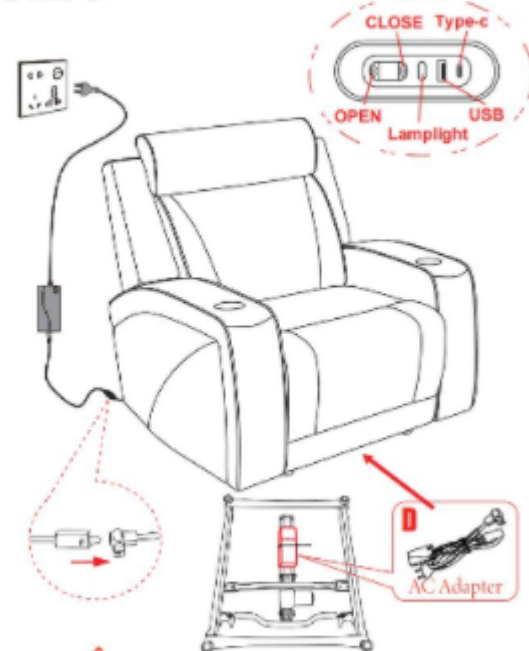

Please follow below Assembly Instruction step by step

CHAIR

Parts List	
A	 Seat 1PC
B	 Backrest 1PC
C	 Ear 1SET
D	 AC Adapter 1SET

All images shown are for illustration purpose only.
Actual product may vary due to product enhancement.

STEP1

STEP2

 The ear at the bottom of seat

STEP3

 The AC Adapter at the bottom of seat

ASSEMBLY INSTRUCTION

Thank you for purchasing this quality product. Be sure to check all packing materials carefully for small parts, which may have come loose during shipment. Check the bottom of seat, identify and count all items and compare with the parts list shown below.

Please follow below Assembly Instruction step by step

LOVESEAT

Parts List		
A 1PC  Seat	B 1PC  Left Backrest	
C 1PC  Right Backrest	D 1PC  Console Backrest	
E 1SET  Ear	F 3PC  Knob Screws	G 1SET  AC Adapter

All images shown are for illustration purpose only.
Actual product may vary due to product enhancement.

STEP1 Check behind of loveseat console, Open flap to find a zipper compartment.

STEP2

 The ear at the bottom of seat