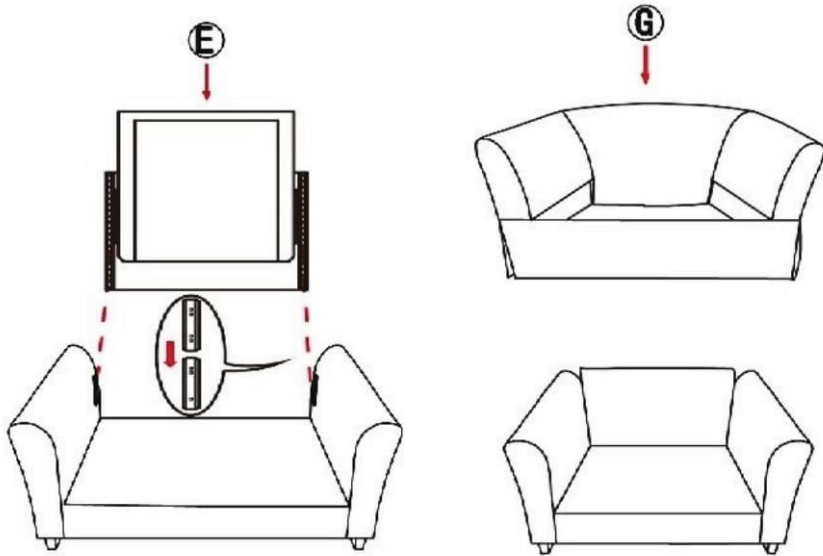

3

4

SOFA LOVESEAT

ADULT ASSEMBLY REQUIRED

If you are missing any parts or have any questions regarding assembly, do not return this item to the retailers store. Please call our toll-free customer service number and have this assembly manual open to the parts list ready to provide the model name, and part name or number.

WARNING: This product may contain small components, please ensure they are kept away from small children.

PARTS AND HARDWARE

Avoid using sharp objects such as a knife to cut open packing as you may accidentally damage the upholstery.

A. Arms
1x
(packed in separate box)

B. Back Cushion
3x

C. Seat Cushion
2x

D. Base Connector
1x

E. Backrest
1x

F. Seat Base
1x

G. Slip Cover
1x

H. Pillow
2x