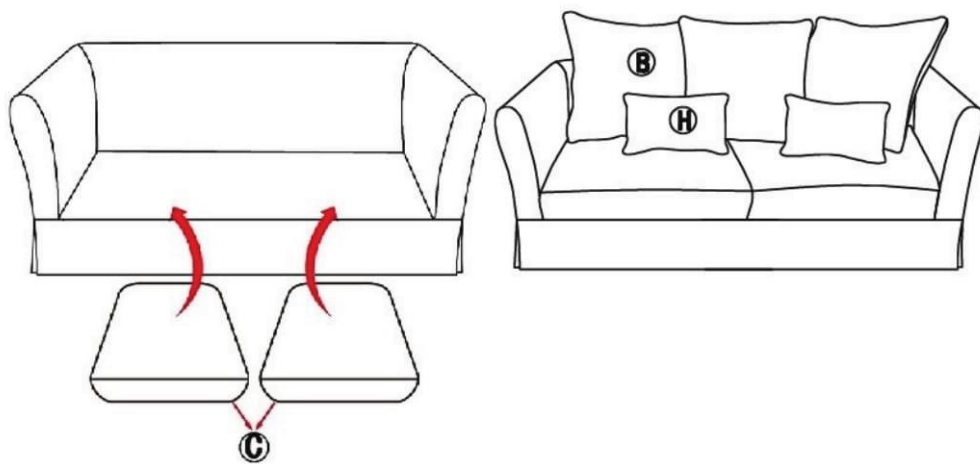

3

4

SOFA LOVESEAT

ADULT ASSEMBLY REQUIRED

If you are missing any parts or have any questions regarding assembly, do not return this item to the retailers store. Please call our toll-free customer service number and have this assembly manual open to the parts list ready to provide the model name, and part name or number.

A. Arms
1x
(packed in separate box)

B. Back Cushion
3x

C. Seat Cushion
2x

D. Base Connector
1x

E. Backrest
1x

F. Seat Base
1x

G. Slip Cover
1x

H. Pillow
2x