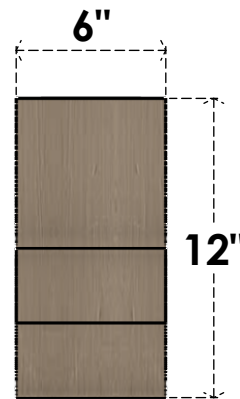

ITEM NUMBER: CORU06X06X12GRNRCPR

6"W X 6"D X 12"H SERIES 2 WIDE GREENSBORO ROUGH CEDAR TIMBERTHANE FAUX WOOD CORBEL, PRIMED

SIDE PROFILE

FRONT PROFILE

ISOMETRIC

EKENA MILLWORK
2300 WEST MAIN ST.
CLARKSVILLE, TX 75426
TOLL FREE: 866-607-0453
WWW.EKENAMILLWORK.COM