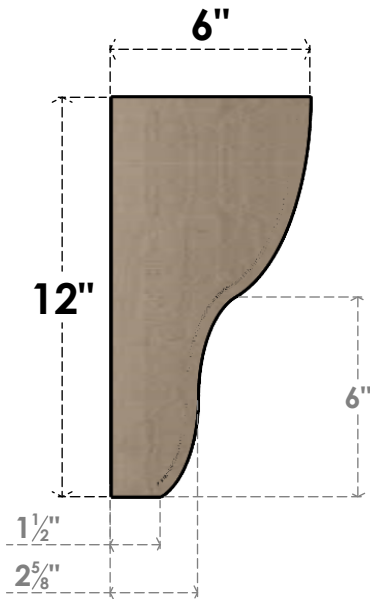

ITEM NUMBER: CORU06X06X12GRNRCPR

6"W X 6"D X 12"H SERIES 2 WIDE GREENSBORO ROUGH CEDAR TIMBERTHANE FAUX WOOD CORBEL, PRIMED

SIDE PROFILE

FRONT PROFILE

ISOMETRIC

EKENA MILLWORK
2300 WEST MAIN ST.
CLARKSVILLE, TX 75426
TOLL FREE: 866-607-0453
WWW.EKENAMILLWORK.COM

NOTES

1. INSTALLATION TO BE COMPLETED IN ACCORDANCE WITH MANUFACTURER'S SPECIFICATIONS.
2. DRAWING MAY NOT BE TO SCALE
3. THIS DRAWING IS INTENDED FOR DESIGN AND PLANNING PURPOSES ONLY.
4. ALL INFORMATION CONTAINED HEREIN WAS CURRENT AT THE TIME OF DEVELOPMENT BUT MUST BE REVIEWED AND APPROVED BY THE PRODUCT MANUFACTURER TO BE CONSIDERED ACCURATE.
5. TIMBERTHANE ARCHITECTURAL PRODUCTS ARE MADE FROM HIGH DENSITY URETHANE AND COME FACTORY PRIMED