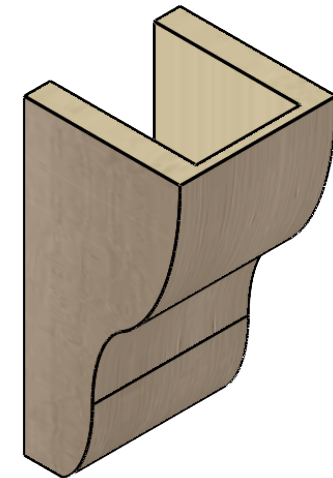

ITEM NUMBER: CORU06X06X12GRNRCPR

6"W X 6"D X 12"H SERIES 2 WIDE GREENSBORO ROUGH CEDAR TIMBERTHANE FAUX WOOD CORBEL, PRIMED

SIDE PROFILE

FRONT PROFILE

ISOMETRIC

EKENA MILLWORK
2300 WEST MAIN ST.
CLARKSVILLE, TX 75426
TOLL FREE: 866-607-0453
WWW.EKENAMILLWORK.COM

NOTES

1. INSTALLATION TO BE COMPLETED IN ACCORDANCE WITH MANUFACTURER'S SPECIFICATIONS.
2. DRAWING MAY NOT BE TO SCALE
3. THIS DRAWING IS INTENDED FOR DESIGN AND PLANNING PURPOSES ONLY.
4. ALL INFORMATION CONTAINED HEREIN WAS CURRENT AT THE TIME OF DEVELOPMENT BUT MUST BE REVIEWED AND APPROVED BY THE PRODUCT MANUFACTURER TO BE CONSIDERED ACCURATE.
5. TIMBERTHANE ARCHITECTURAL PRODUCTS ARE MADE FROM HIGH DENSITY URETHANE AND COME FACTORY PRIMED