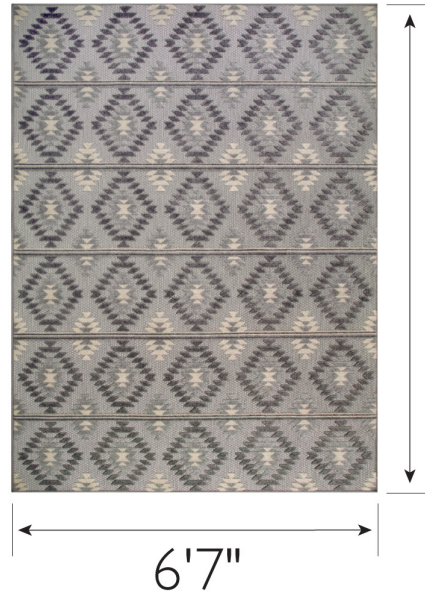

Indoor/Outdoor Area Rug 6'7" x 9'6"
Gray

9'6"

6'7"

0.2" Thick

SPECIFICATIONS

MATERIAL:	Polypropylene	CONSTRUCTION:	Machine Made
BACKING MATERIAL:	Polypropylene	CONSTRUCTION TECHNIQUE:	Power Loom
INDOOR/OUTDOOR:	Indoor/Outdoor Use	REMOVABLE BACKING:	No
SHAPE:	Rectangle	NON-SLIP BACKING:	No
COLOR:	Gray	WATER RESISTANT:	Yes
ASSEMBLED DIMENSIONS:	0.2" H x 6'7" W x 9'6" L	SAFE FOR HEATED FLOORS:	No
ASSEMBLED WEIGHT:	15.34 lbs.	FLAME RETARDANT:	No
PILE HEIGHT:	0.2"	ANTI-MICROBIAL:	No
PILE HEIGHT VARIATION:	Yes		
RUG FRINGE OR TASSLE:	No		
MACHINE WASHABLE:	No		
RUG PAD RECOMMENDED:	Yes		