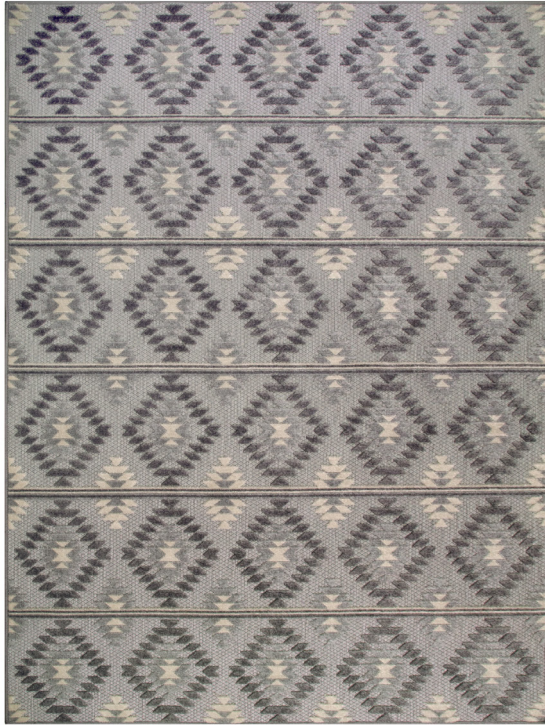

Indoor/Outdoor Area Rug 6'7" x 9'6"
Gray

9'6"

6'7"

0.2" Thick

SPECIFICATIONS

MATERIAL:	Polypropylene	CONSTRUCTION:	Machine Made
BACKING MATERIAL:	Polypropylene	CONSTRUCTION TECHNIQUE:	Power Loom
INDOOR/OUTDOOR:	Indoor/Outdoor Use	REMOVABLE BACKING:	No
SHAPE:	Rectangle	NON-SLIP BACKING:	No
COLOR:	Gray	WATER RESISTANT:	Yes
ASSEMBLED DIMENSIONS:	0.2" H x 6'7" W x 9'6" L	SAFE FOR HEATED FLOORS:	No
ASSEMBLED WEIGHT:	15.34 lbs.	FLAME RETARDANT:	No
PILE HEIGHT:	0.2"	ANTI-MICROBIAL:	No
PILE HEIGHT VARIATION:	Yes		
RUG FRINGE OR TASSLE:	No		
MACHINE WASHABLE:	No		
RUG PAD RECOMMENDED:	Yes		