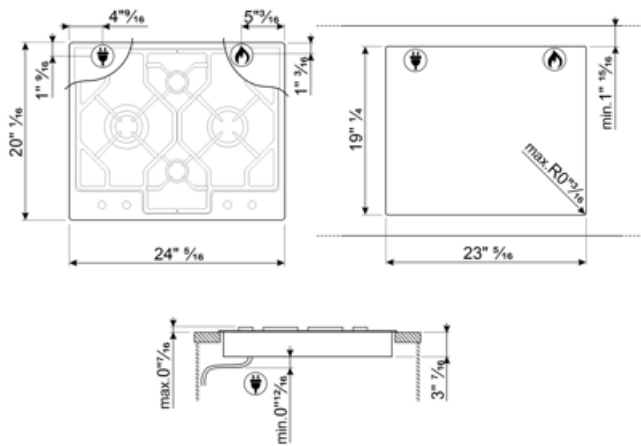

Accessories Included

Cast iron wok support 1

Electrical Connection

Nominal power	1 W	Power cord length	47 1/4 "
Voltage	120 V	Plug	B
Electric cable type	Single phase	Plug	(B) USA 120V
Frequency	60 Hz		

Gas Connection

Gas Type	G20 Natural gas	Other gas nozzles included	G30 LPG liquid gas
Gas connection	Cylindric	Gas nominal rating	9500 W

Compatible Accessories

6MP1PGF

6 Linea knobs for PGF hobs

Symbols glossary

- | | | | |
|--|---|---|--|
|  | Ultra-low profile: Installation of product with flat edge - height of 1 mm. |  | Heavy duty cast iron pan stands: for maximum stability and strength. |
|  | Ultra rapid burners: Powerful ultra rapid burners offer up to 5kw of power. |  | Knobs control |