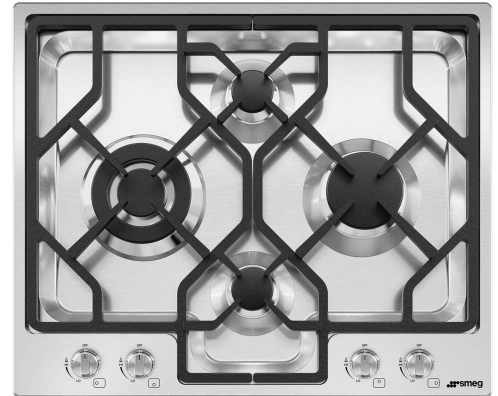

PGFU24X2

Product family	Cooktop
Installation	Ultra-low profile
Dimensions	24"
Power supply	Gas
Type	Gas
EAN code	8017709347437

Aesthetic

Aesthetics	Classic
Color	Stainless steel
Finishing	Satin
Material	Stainless steel
Stainless steel type	Brushed
Grates	Cast iron
Burners material	Aluminum
Control setting type	Control knobs
Controls position	Front
No. of controls	4
Controls color	Stainless steel effect
Logo	Silkscreened
Silkscreen color	Black

Program / Functions

Burners	4
----------------	---

Technical Features

Left - 12000 BTU			
Rear-center - 4000 BTU			
Front-center - 4000 BTU			
Right - 9000 BTU			
Gas safety valves	Yes	Automatic Ignition	Yes

Accessories Included

Cast iron wok support 1

Electrical Connection

Nominal power	1 W	Power cord length	47 1/4 "
Voltage	120 V	Plug	B
Electric cable type	Single phase	Plug	(B) USA 120V
Frequency	60 Hz		

Gas Connection

Gas Type	G20 Natural gas	Other gas nozzles included	G30 LPG liquid gas
Gas connection	Cylindric	Gas nominal rating	9500 W

Compatible Accessories

6MP1PGF

6 Linea knobs for PGF hobs

Symbols glossary

- | | | | |
|--|---|---|--|
|  | Ultra-low profile: Installation of product with flat edge - height of 1 mm. |  | Heavy duty cast iron pan stands: for maximum stability and strength. |
|  | Ultra rapid burners: Powerful ultra rapid burners offer up to 5kw of power. |  | Knobs control |