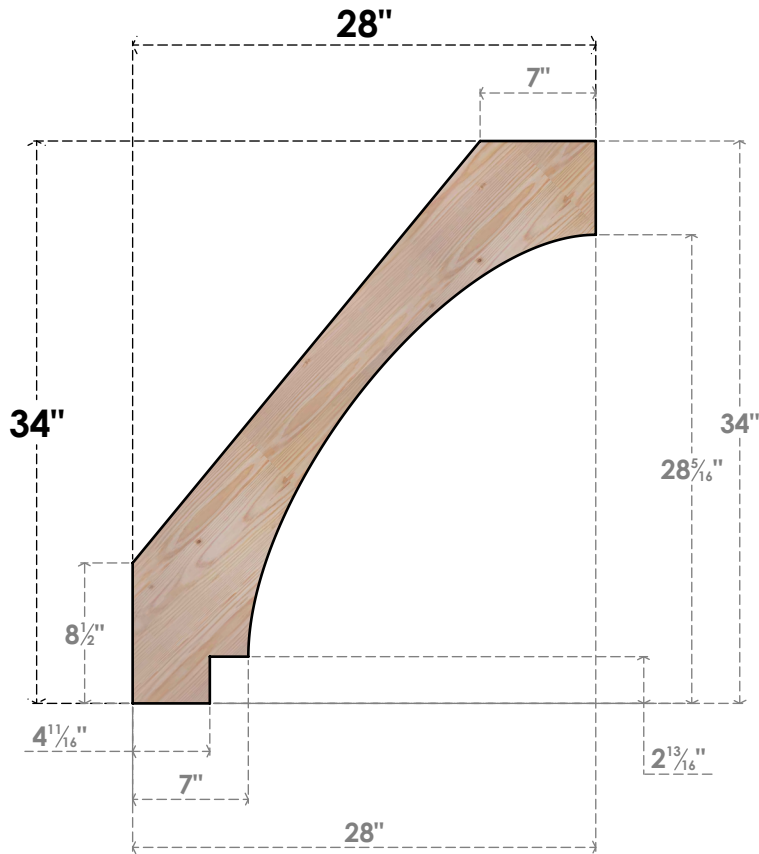

BRC04X28X34IMP00SDF

3 1/2"W X 28"D X 34"H IMPERIAL SMOOTH BRACE, DOUGLAS FIR

SIDE

FRONT

EKENA MILLWORK
 2300 WEST MAIN ST.
 CLARKSVILLE, TX 75426
 TOLL FREE: 866-607-0453
 WWW.EKENAMILLWORK.COM

NOTES

1. INSTALLATION TO BE COMPLETED IN ACCORDANCE WITH MANUFACTURER'S SPECIFICATIONS.
2. DRAWING MAY NOT BE TO SCALE
3. THIS DRAWING IS INTENDED FOR DESIGN AND PLANNING PURPOSES ONLY.
4. ALL INFORMATION CONTAINED HEREIN WAS CURRENT AT THE TIME OF DEVELOPMENT BUT MUST BE REVIEWED AND APPROVED BY THE PRODUCT MANUFACTURER TO BE CONSIDERED ACCURATE.
5. PRODUCTS ARE NOT KILN DRIED. THIS ITEM IS UNIQUE AND WILL CONTAIN THE NATURAL VARIATIONS THAT THE WOOD SPECIES OFFERS. THIS MAY RESULT IN VARIATIONS UP TO 1/4"