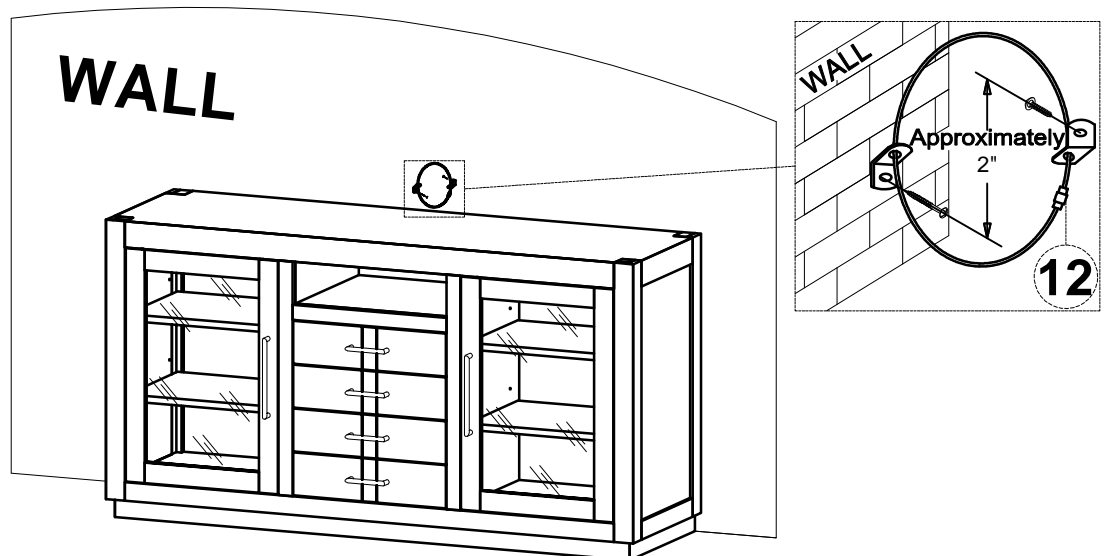

ASSEMBLY INSTRUCTIONS & PARTS IDENTIFICATION

50" CONSOLE DARK OAK

Thank you for purchasing this quality product. Be sure to check all packing material carefully for small parts that may have come loose inside the carton during shipment.

KEY COMPONENTS				KEY COMPONENTS			
No.		Q'ty	Description	No.		Q'ty	Description
1		1 Pc	Left Side facing door	7		4 Pcs	Door hinge
2		1 Pc	Right Side facing door	8		2 Pcs	Door catch
3		4 Pcs	Drawers	9		8 Pcs	Extension drawer glide
4		4 Pcs	Shelf	10		16 Pcs	Shelf pin
5		4 Pcs	Drawer pull w/ screw	11		6 Pcs	Levelers
6		2 Pcs	Door pull w/ screw	12		1 Kit	Anti-tip kit