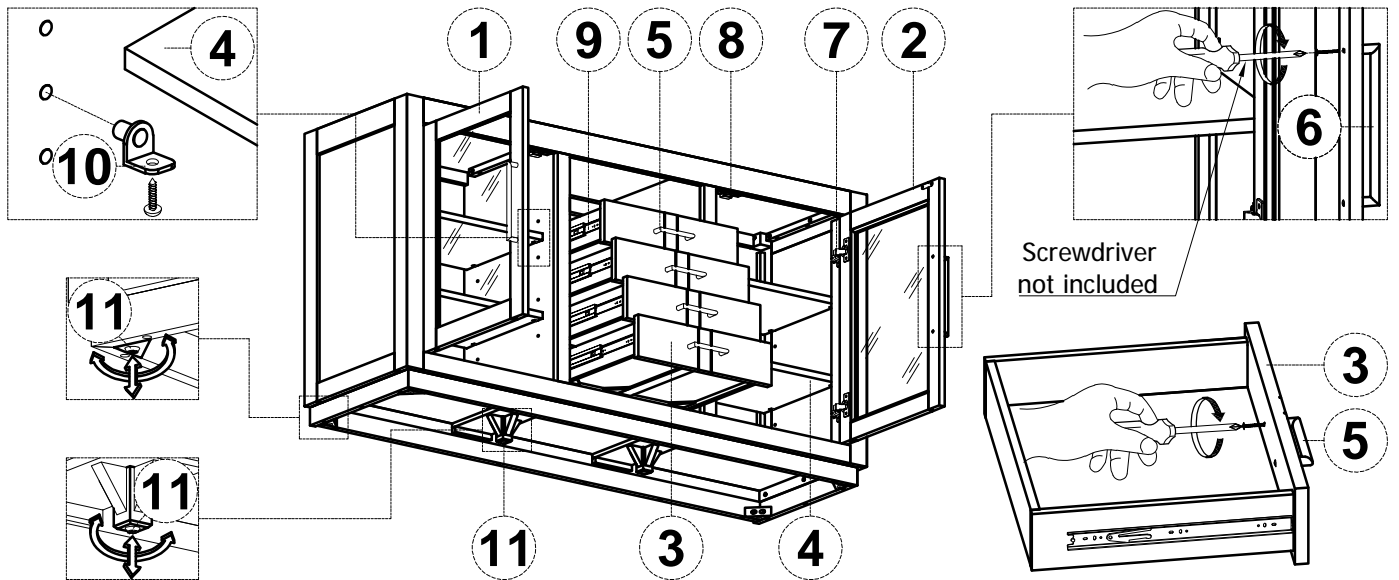

ASSEMBLY INSTRUCTIONS & PARTS IDENTIFICATION

50" CONSOLE DARK OAK

Thank you for purchasing this quality product. Be sure to check all packing material carefully for small parts that may have come loose inside the carton during shipment.

KEY COMPONENTS				KEY COMPONENTS			
No.		Q'ty	Description	No.		Q'ty	Description
1		1 Pc	Left Side facing door	7		4 Pcs	Door hinge
2		1 Pc	Right Side facing door	8		2 Pcs	Door catch
3		4 Pcs	Drawers	9		8 Pcs	Extension drawer glide
4		4 Pcs	Shelf	10		16 Pcs	Shelf pin
5		4 Pcs	Drawer pull w/ screw	11		6 Pcs	Levelers
6		2 Pcs	Door pull w/ screw	12		1 Kit	Anti-tip kit

PLEASE NOTE:

To help prevent the possibility of tip-over, install the ANTI-TIP OVER restraint provided.