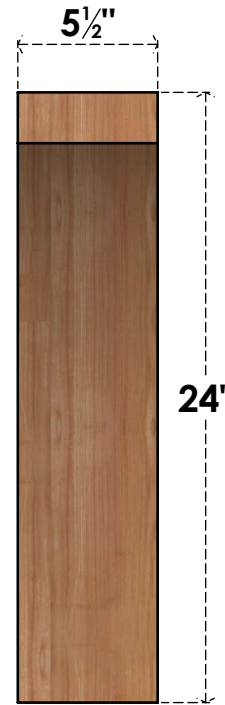

BRC06X18X24THR00SWR

5 1/2"W X 18"D X 24"H THORTON SMOOTH BRACE, WESTERN RED CEDAR

SIDE

FRONT

EKENA MILLWORK
 2300 WEST MAIN ST.
 CLARKSVILLE, TX 75426
 TOLL FREE: 866-607-0453
 WWW.EKENAMILLWORK.COM

NOTES

1. INSTALLATION TO BE COMPLETED IN ACCORDANCE WITH MANUFACTURER'S SPECIFICATIONS.
2. DRAWING MAY NOT BE TO SCALE
3. THIS DRAWING IS INTENDED FOR DESIGN AND PLANNING PURPOSES ONLY.
4. ALL INFORMATION CONTAINED HEREIN WAS CURRENT AT THE TIME OF DEVELOPMENT BUT MUST BE REVIEWED AND APPROVED BY THE PRODUCT MANUFACTURER TO BE CONSIDERED ACCURATE.
5. PRODUCTS ARE NOT KILN DRIED. THIS ITEM IS UNIQUE AND WILL CONTAIN THE NATURAL VARIATIONS THAT THE WOOD SPECIES OFFERS. THIS MAY RESULT IN VARIATIONS UP TO 1/4"