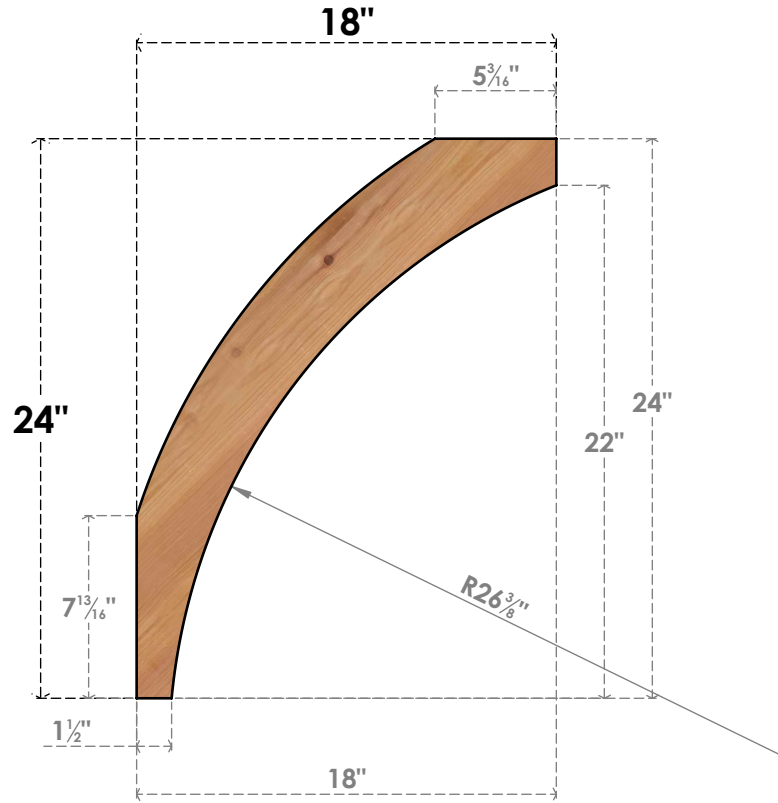

BRC06X18X24THR00SWR

5 1/2"W X 18"D X 24"H THORTON SMOOTH BRACE, WESTERN RED CEDAR

SIDE

FRONT

EKENA MILLWORK
 2300 WEST MAIN ST.
 CLARKSVILLE, TX 75426
 TOLL FREE: 866-607-0453
 WWW.EKENAMILLWORK.COM

NOTES

1. INSTALLATION TO BE COMPLETED IN ACCORDANCE WITH MANUFACTURER'S SPECIFICATIONS.
2. DRAWING MAY NOT BE TO SCALE
3. THIS DRAWING IS INTENDED FOR DESIGN AND PLANNING PURPOSES ONLY.
4. ALL INFORMATION CONTAINED HEREIN WAS CURRENT AT THE TIME OF DEVELOPMENT BUT MUST BE REVIEWED AND APPROVED BY THE PRODUCT MANUFACTURER TO BE CONSIDERED ACCURATE.
5. PRODUCTS ARE NOT KILN DRIED. THIS ITEM IS UNIQUE AND WILL CONTAIN THE NATURAL VARIATIONS THAT THE WOOD SPECIES OFFERS. THIS MAY RESULT IN VARIATIONS UP TO 1/4"