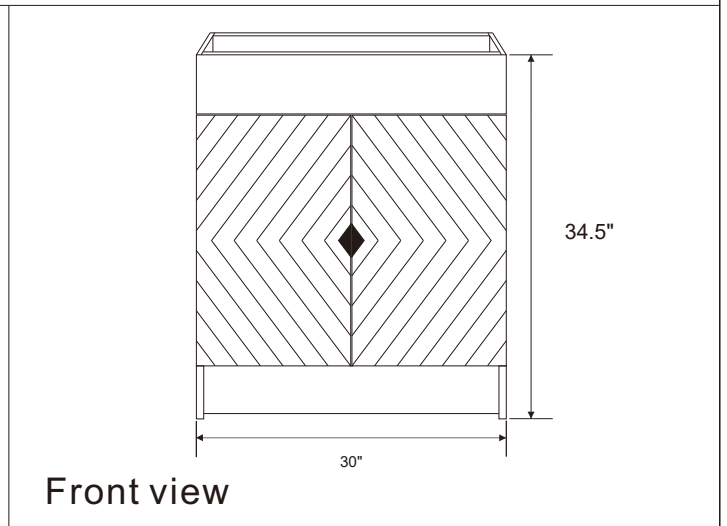

BELLATERRA HOME

Model: F30C

Cabinet only; Countertop & Backsplash sold separately

Top view

Front view

Back view

Side view

NOTE: SINK STYLE, SHAPE, FAUCET HOLES, CUTOUT ON TOP, VANITY MAY VARY FROM THE PICTURE ABOVE. INSTRUCTIONAL PURPOSE ONLY.