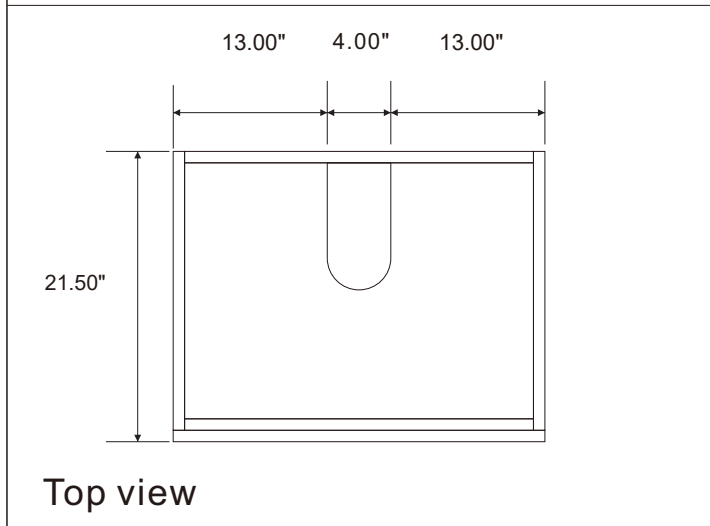

BELLATERRA HOME

Model: F30C

Cabinet only; Countertop & Backsplash sold separately

Top view

Front view

Back view

Side view

NOTE: SINK STYLE, SHAPE, FAUCET HOLES, CUTOUT ON TOP, VANITY MAY VARY FROM THE PICTURE ABOVE. INSTRUCTIONAL PURPOSE ONLY.