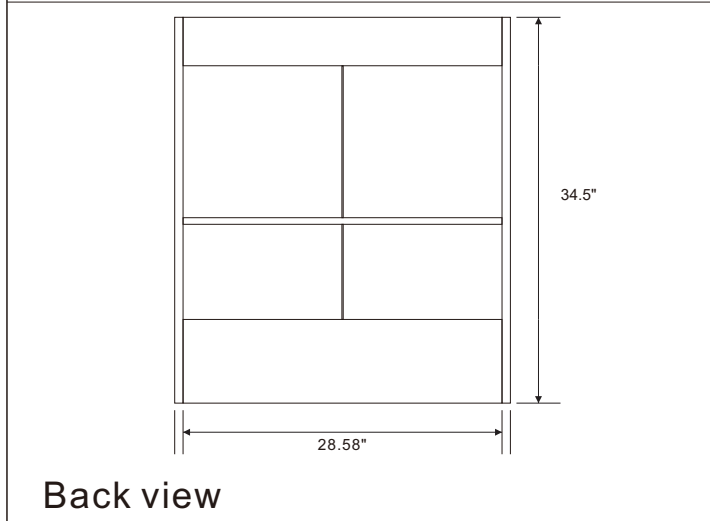

BELLATERRA HOME

Model: F30C

Cabinet only; Countertop & Backsplash sold separately

Top view

Front view

Back view

Side view

NOTE: SINK STYLE, SHAPE, FAUCET HOLES, CUTOUT ON TOP, VANITY MAY VARY FROM THE PICTURE ABOVE. INSTRUCTIONAL PURPOSE ONLY.