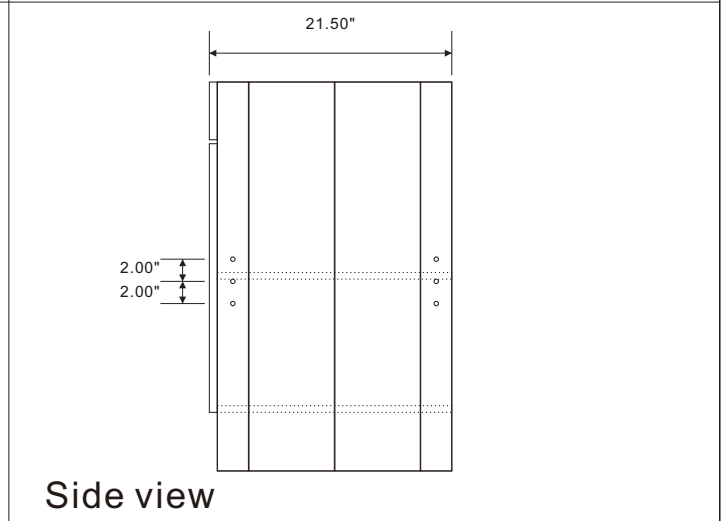

BELLATERRA HOME

Model: F30C

Cabinet only; Countertop & Backsplash sold separately

Top view

Front view

Back view

Side view

NOTE: SINK STYLE, SHAPE, FAUCET HOLES, CUTOUT ON TOP, VANITY MAY VARY FROM THE PICTURE ABOVE. INSTRUCTIONAL PURPOSE ONLY.