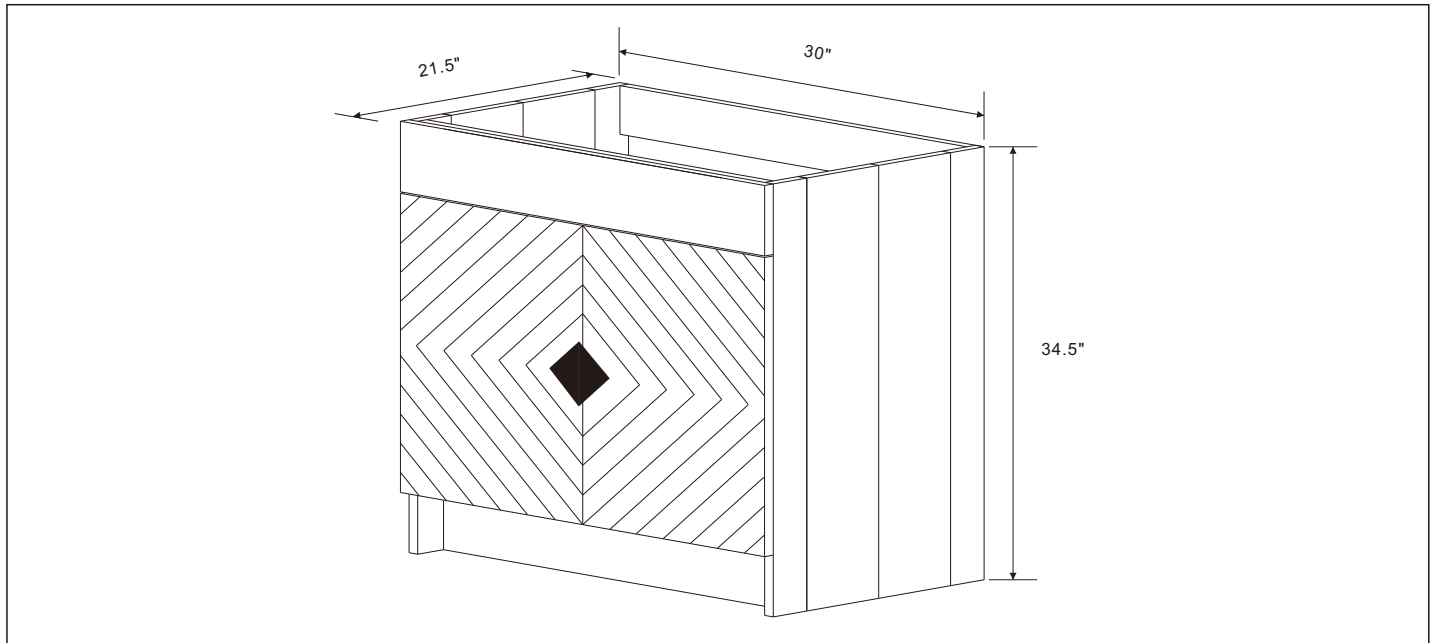

BELLATERRA HOME

Model: F30C

Cabinet only; Countertop & Backsplash sold separately

Top view

Front view

Back view

Side view

NOTE: SINK STYLE, SHAPE, FAUCET HOLES, CUTOUT ON TOP, VANITY MAY VARY FROM THE PICTURE ABOVE. INSTRUCTIONAL PURPOSE ONLY.