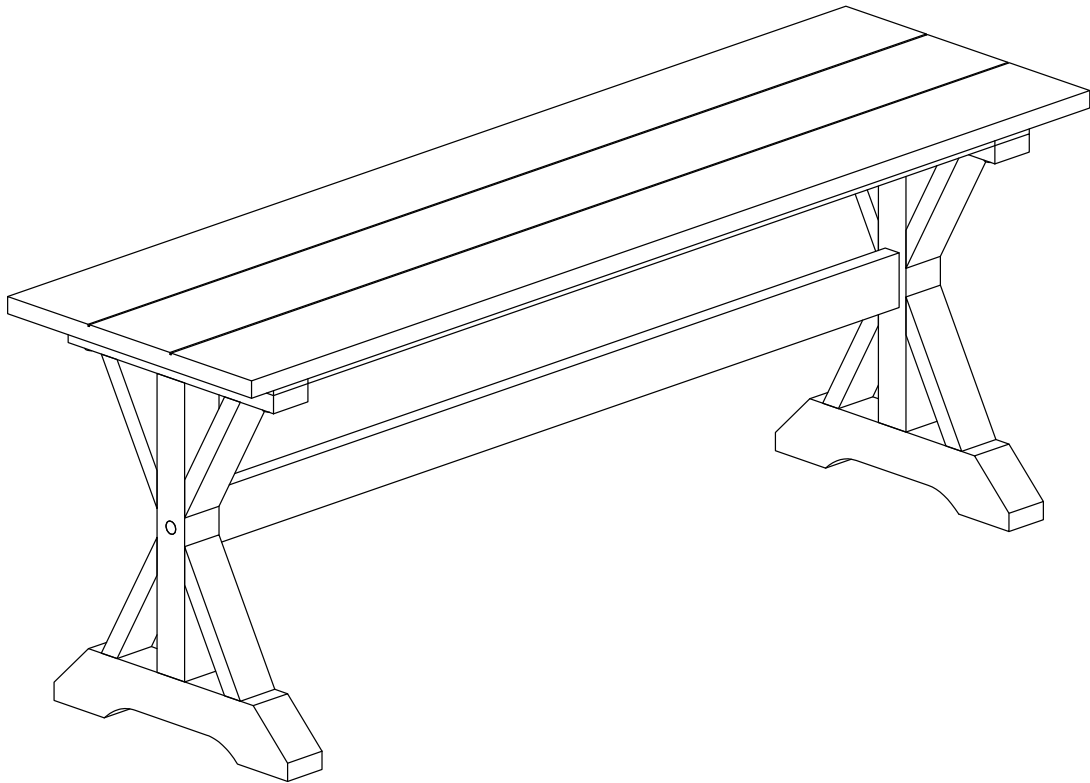

ASSEMBLY INSTRUCTIONS

DINING BENCH

M6*60
2 PCS

M6*35
8 PCS

Spring Washer
8 PCS

Flat Washer
8 PCS

Wooden Dowel
4 PCS

Allen Wrench
1 PC

Wood Button
2 PCS

01

2

02

03

B  8 PCS	C  8 PCS	D  8 PCS	G  2 PCS
--	--	--	--