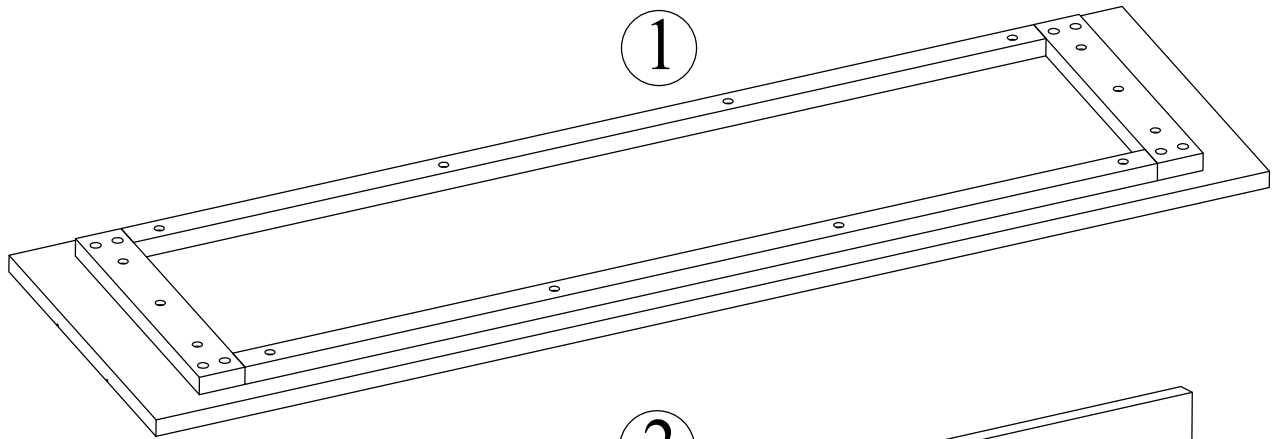

ASSEMBLY INSTRUCTIONS

DINING BENCH

M6*60
2 PCS

M6*35
8 PCS

Spring Washer
8 PCS

Flat Washer
8 PCS

Wooden Dowel
4 PCS

Allen Wrench
1 PC

Wood Button
2 PCS

01

2

02

03

B  8 PCS	C  8 PCS	D  8 PCS	G  2 PCS
--	--	--	--