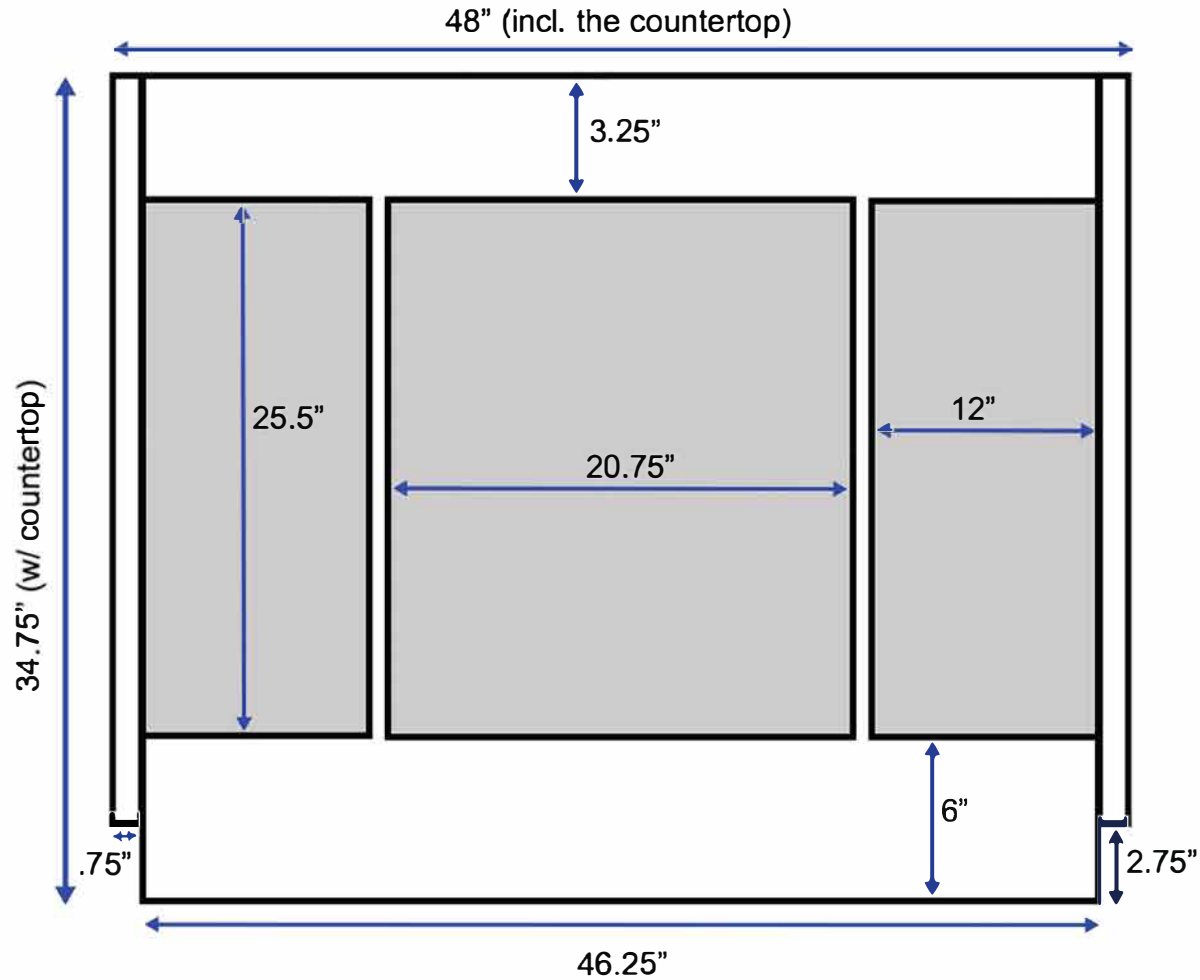

# 48-inch Bath Vanity (Back View)

All measurements are approximate and rounded to the nearest quarter inch.  
Please allow for a slight margin of error.