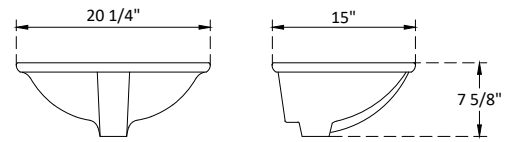

# SPECIFICATIONS

Handle A:  
Overall length : 8 5/8"(218mm)  
center to center : 6 1/4"(160mm)

Handle B:  
Overall length : 9 7/8"(250mm)  
center to center : 7 1/2"(192mm)