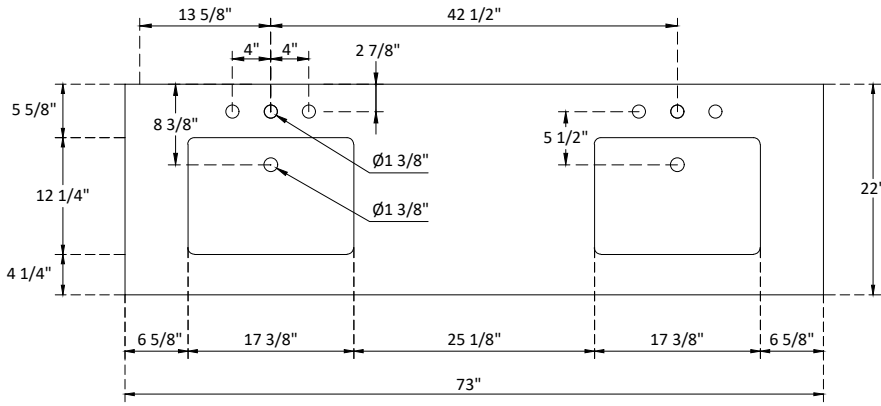

# SPECIFICATIONS

Handle A:  
Overall length : 8 5/8"(218mm)  
center to center : 6 1/4"(160mm)

Handle B:  
Overall length : 9 7/8"(250mm)  
center to center : 7 1/2"(192mm)