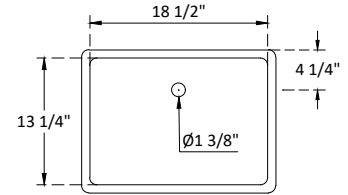

# SPECIFICATIONS

Handle A:  
Overall length : 8 5/8"(218mm)  
center to center : 6 1/4"(160mm)

Handle B:  
Overall length : 9 7/8"(250mm)  
center to center : 7 1/2"(192mm)