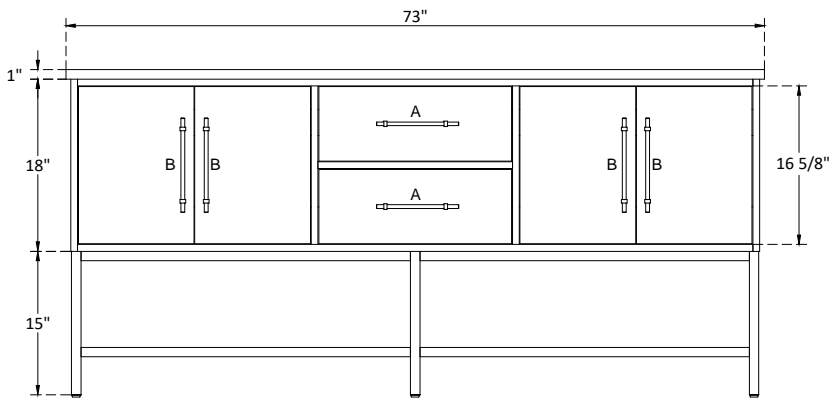

# SPECIFICATIONS

Handle A:  
Overall length : 8 5/8"(218mm)  
center to center : 6 1/4"(160mm)

Handle B:  
Overall length : 9 7/8"(250mm)  
center to center : 7 1/2"(192mm)