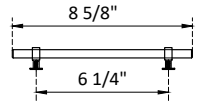

# SPECIFICATIONS

Handle A:  
Overall length : 8 5/8"(218mm)  
center to center : 6 1/4"(160mm)

Handle B:  
Overall length : 9 7/8"(250mm)  
center to center : 7 1/2"(192mm)