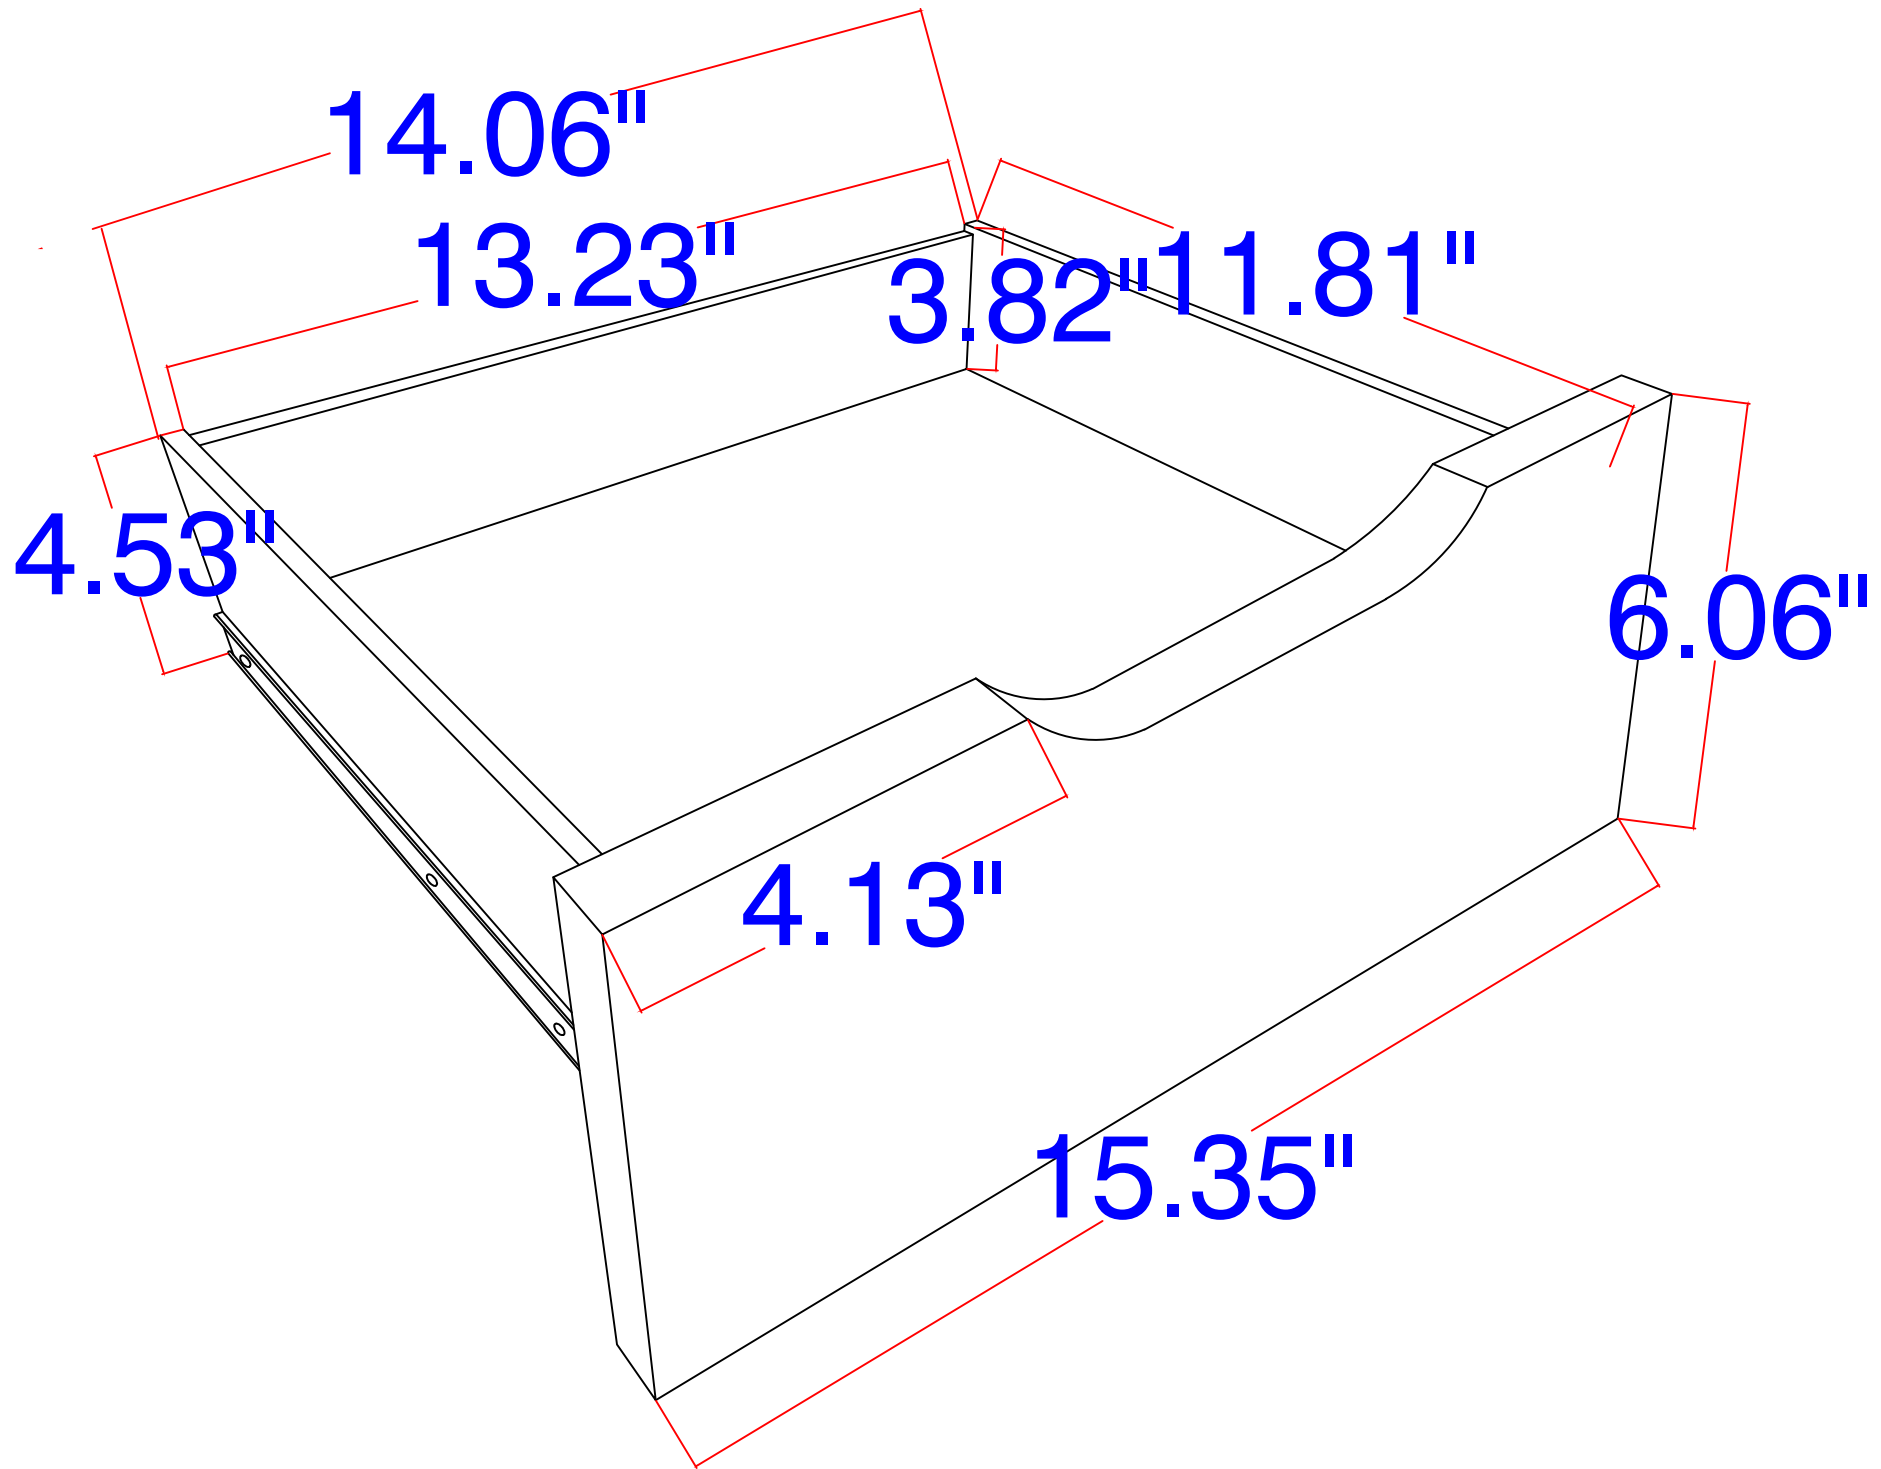

LIQUOR CABINET

LIQUOR CABINET

0.98"

12.56"

0.98"

0.51"

1.57"

15.08"

0.75"