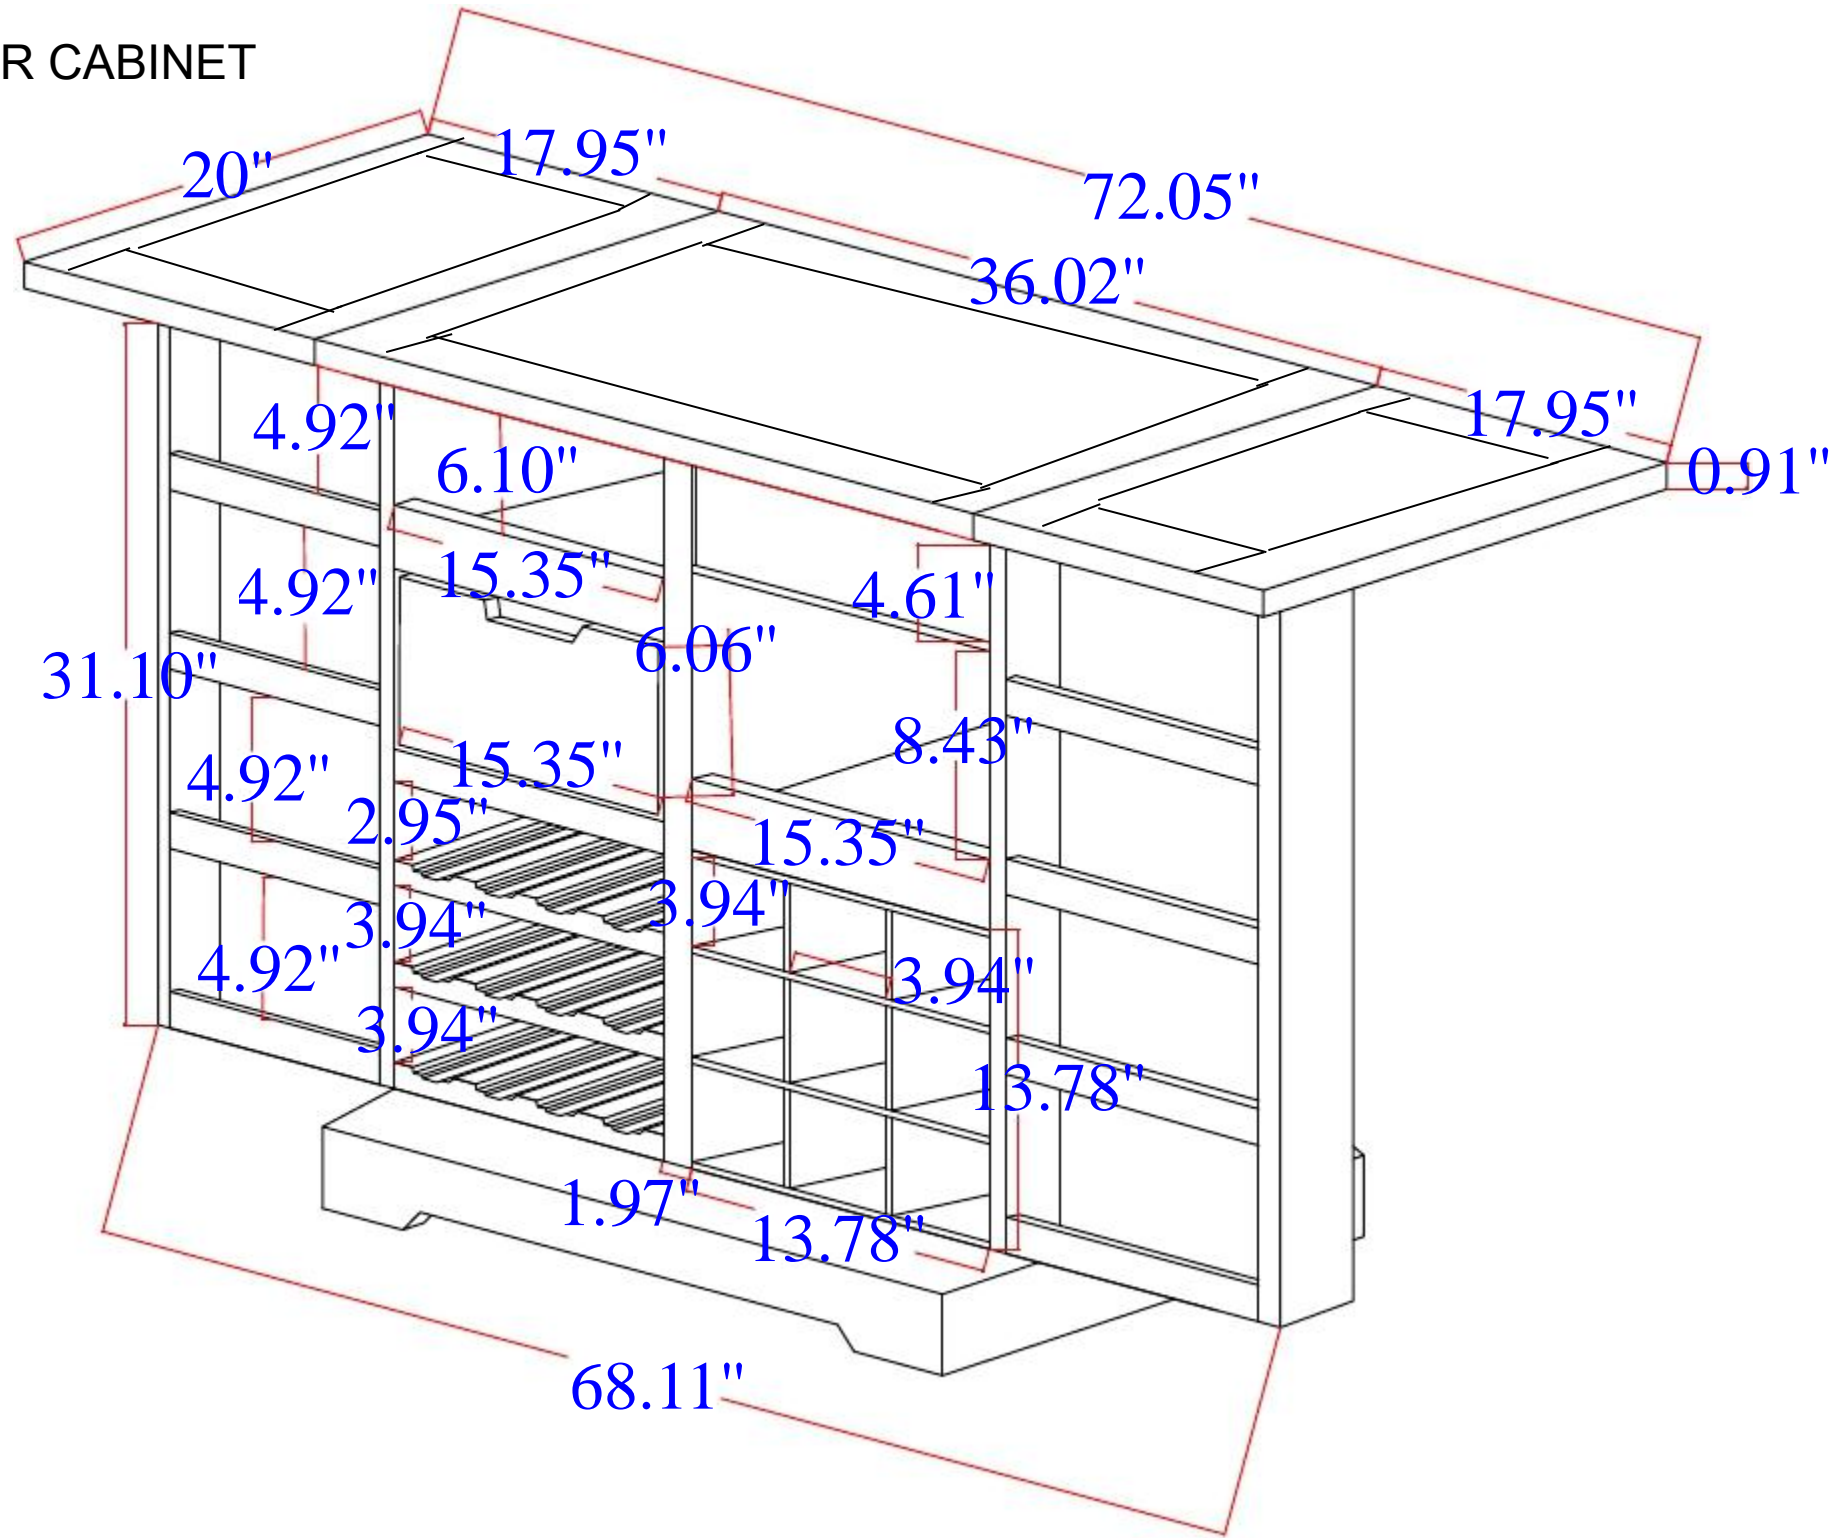

LIQUOR CABINET

LIQUOR CABINET

0.98"

12.56"

0.98"

0.51"

1.57"

15.08"

0.75"