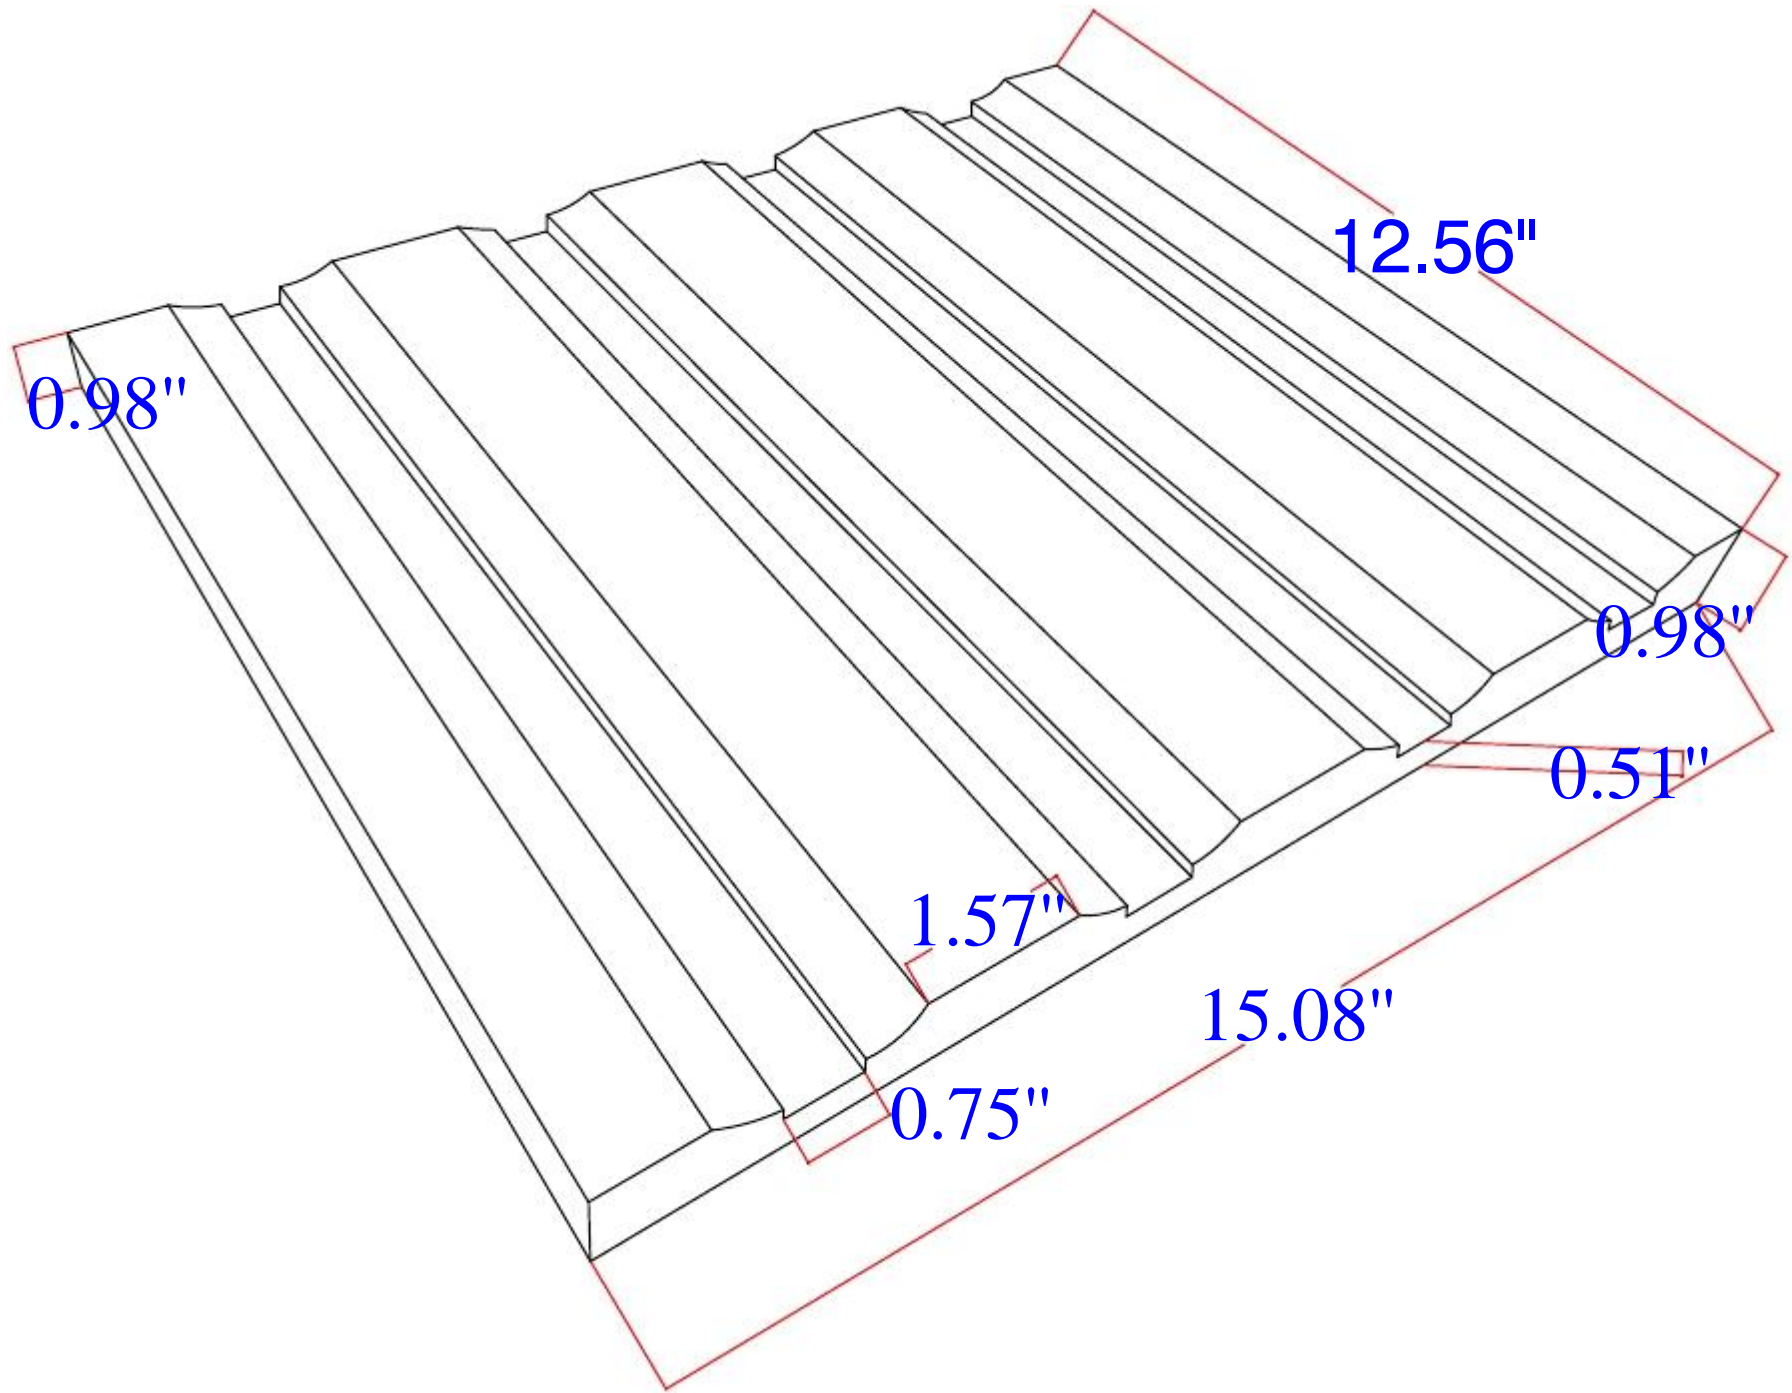

LIQUOR CABINET

LIQUOR CABINET

0.98"

12.56"

0.98"

0.51"

1.57"

15.08"

0.75"