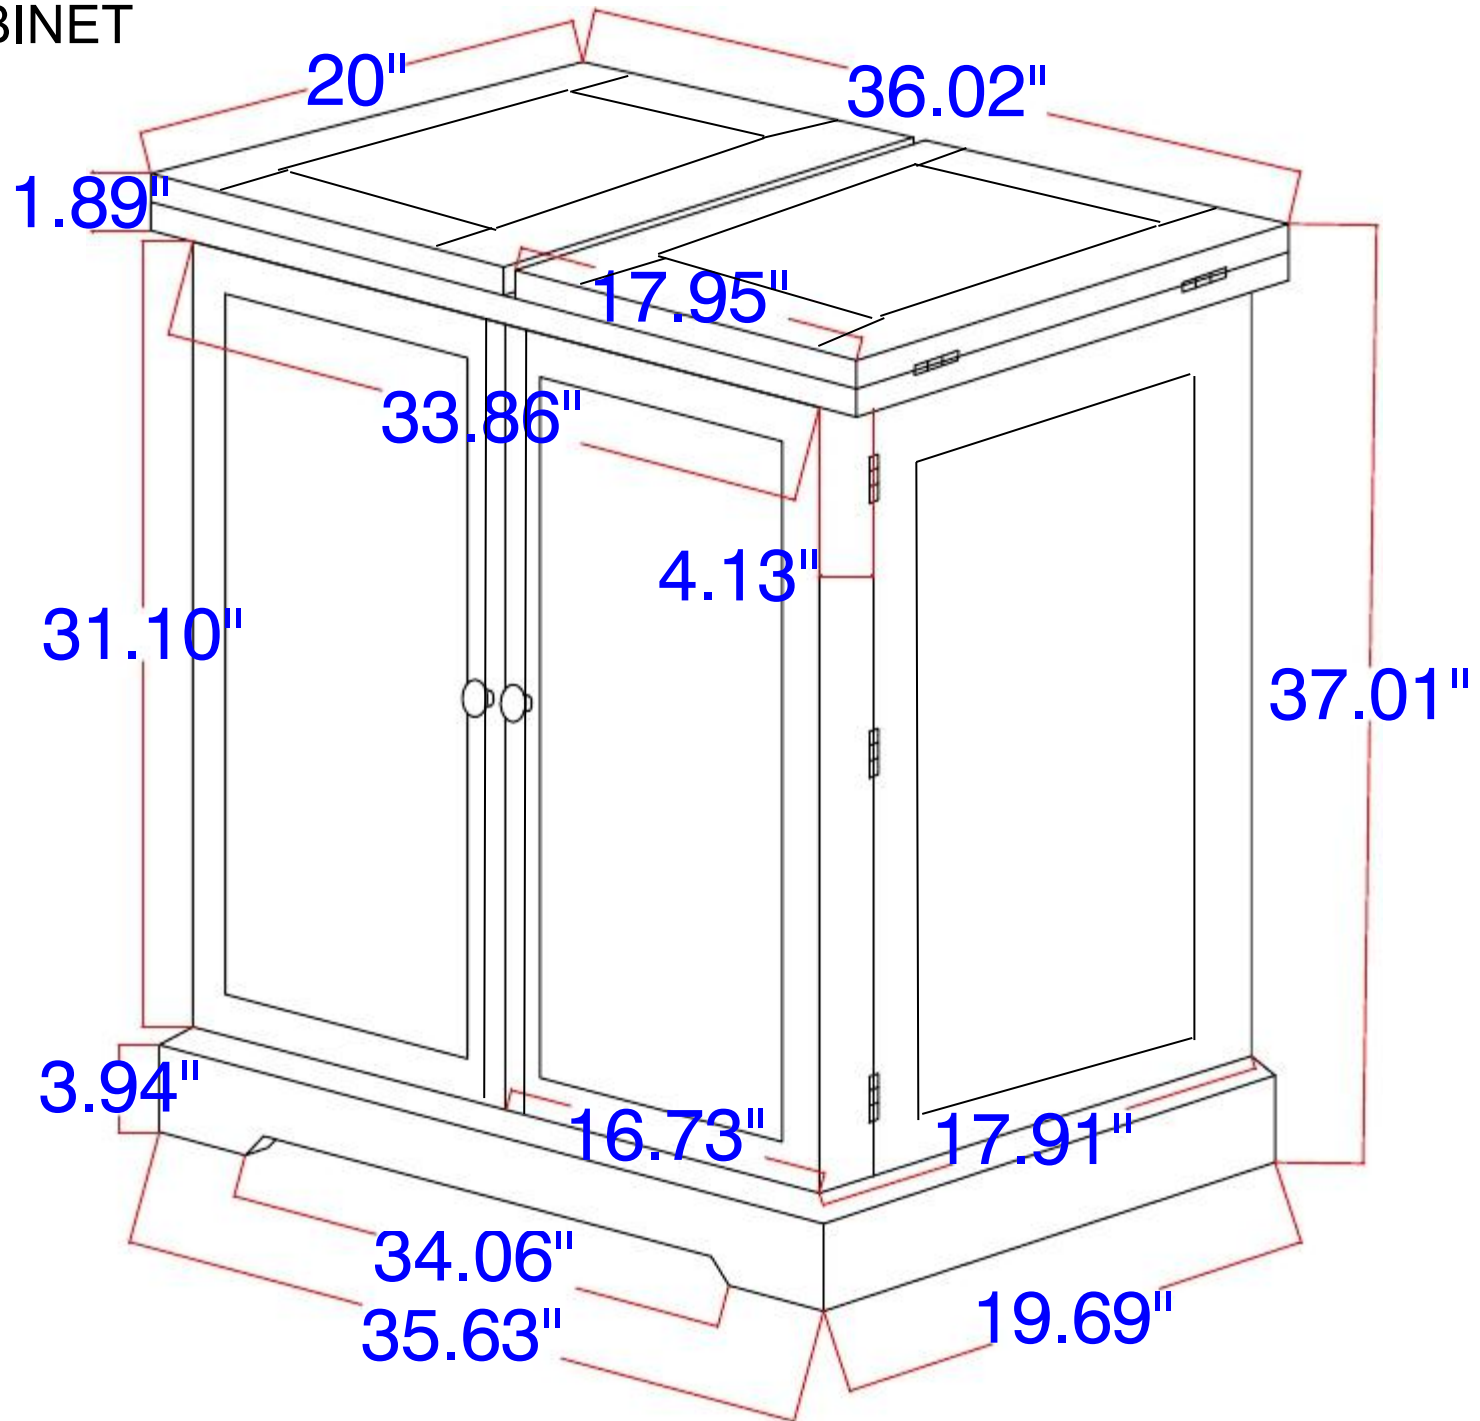

LIQUOR CABINET

LIQUOR CABINET

0.98"

12.56"

0.98"

0.51"

1.57"

15.08"

0.75"