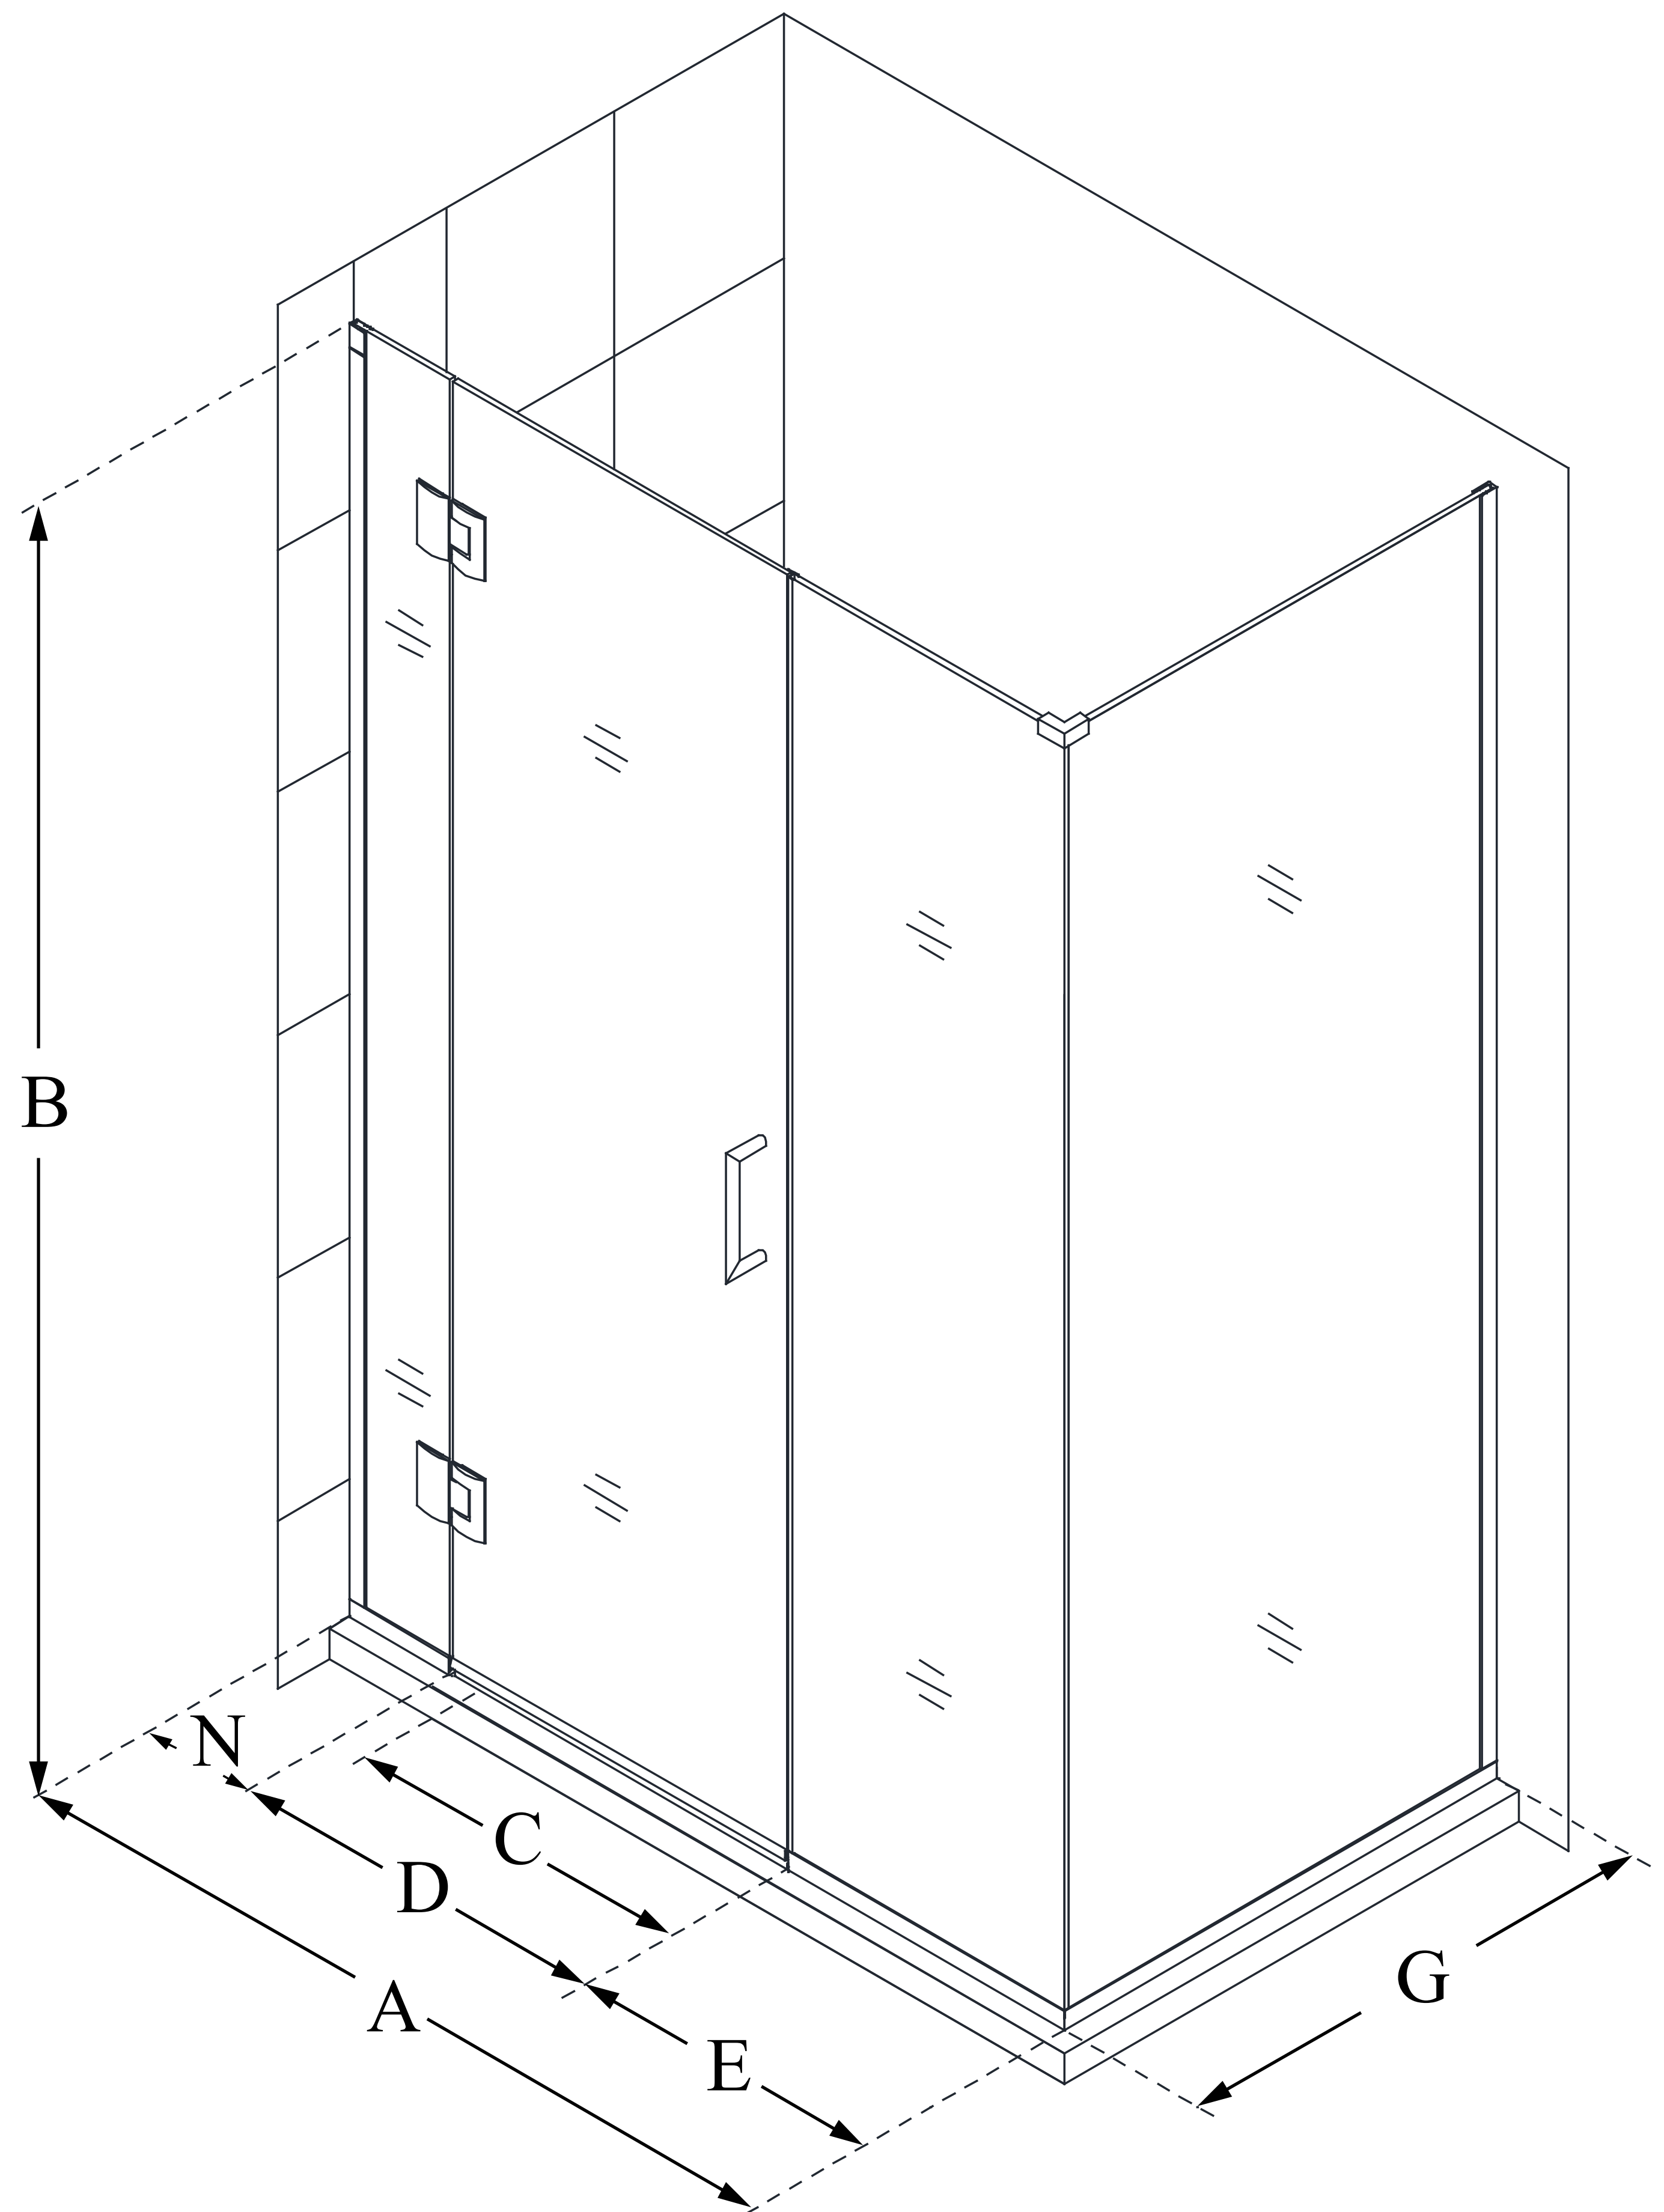

E1251434

UNIDOOR-X

DreamLine Unidoor-X 45" W x 34 3/8" D x 72" H Frameless Hinged Shower Enclosure, Clear Glass

SWING DOOR

CONFIGURATION DIMENSIONS:

A: 45"

MODEL WIDTH

B: 72"

MODEL HEIGHT

C: 24"

ACCESS WIDTH

D: 25"

DOOR WIDTH

E: 14"

INLINE PANEL WIDTH

G: 34 3/8"

RETURN PANEL WIDTH

N: 6"

HINGE PANEL WIDTH

DreamLine reserves the right to update or modify the hardware or materials pictured without prior notice for the purpose of product improvement and customer satisfaction.