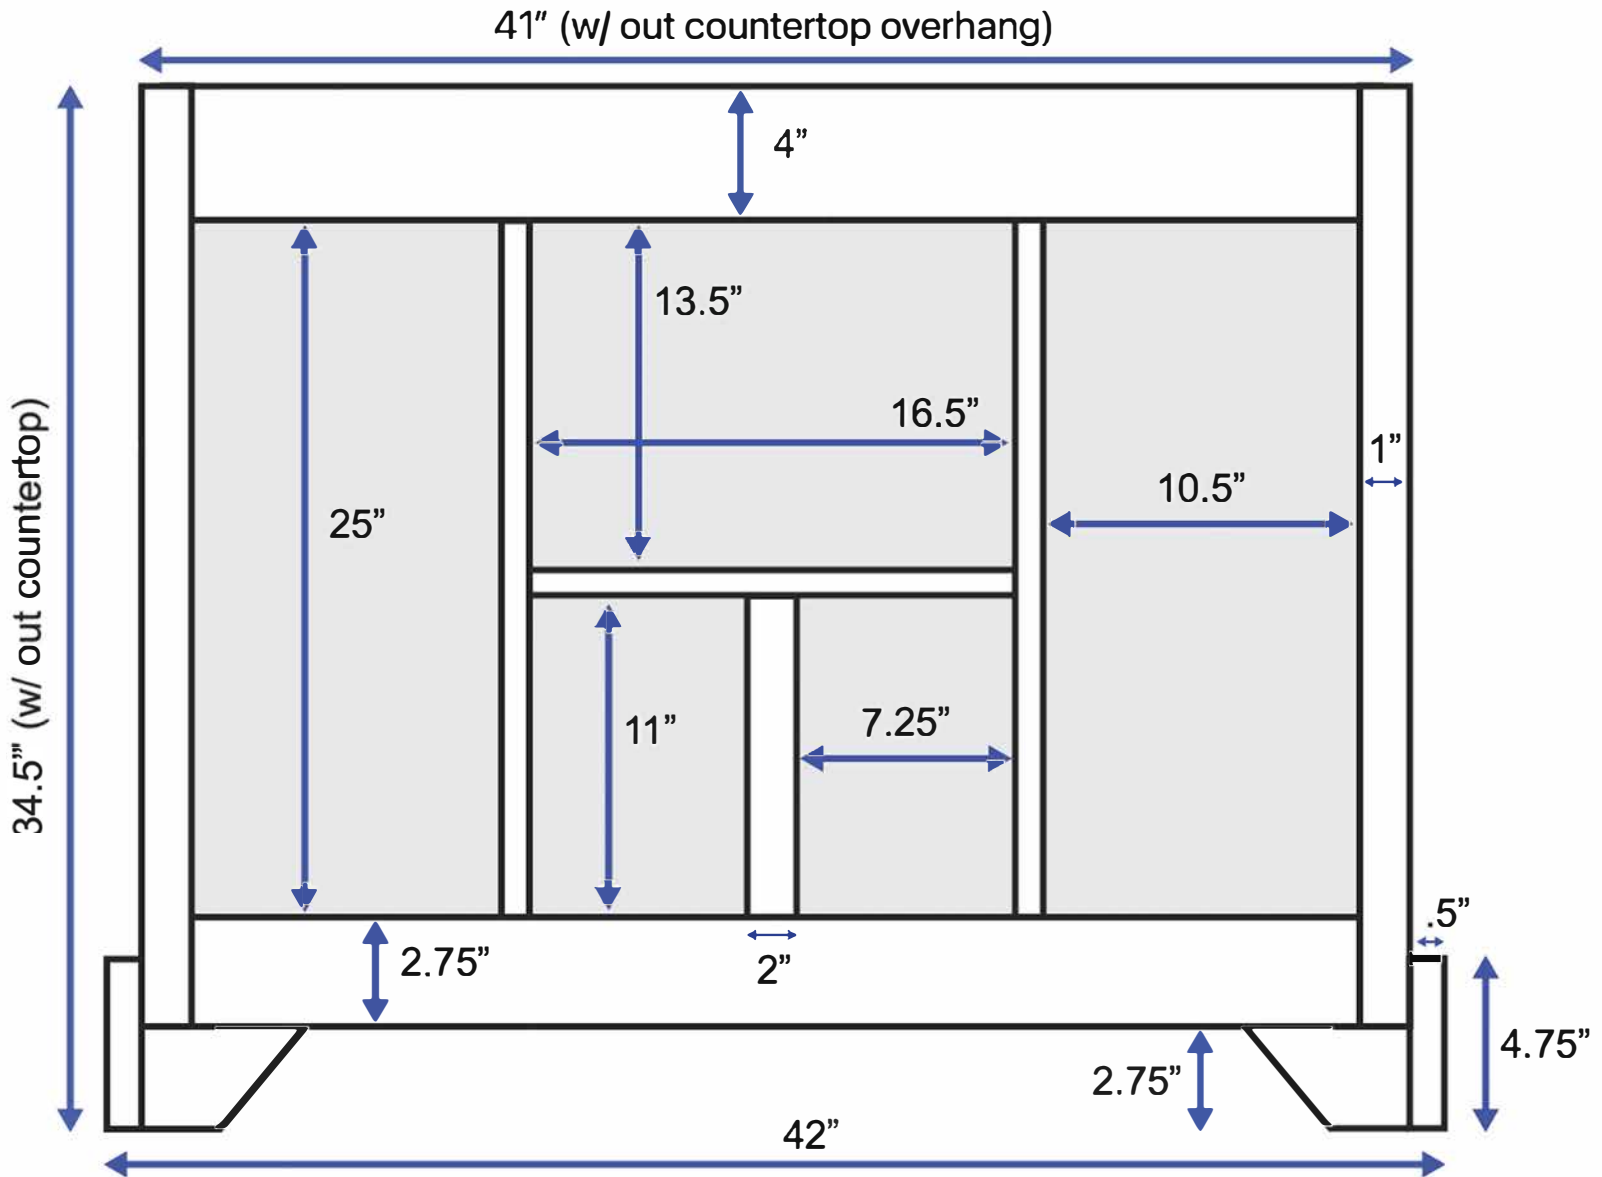

Madison 42-inch Vanity (Back View)

All measurements are approximate and rounded to the nearest quarter inch.
Please allow for a slight margin of error.