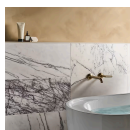

PRODUCT GALLERY