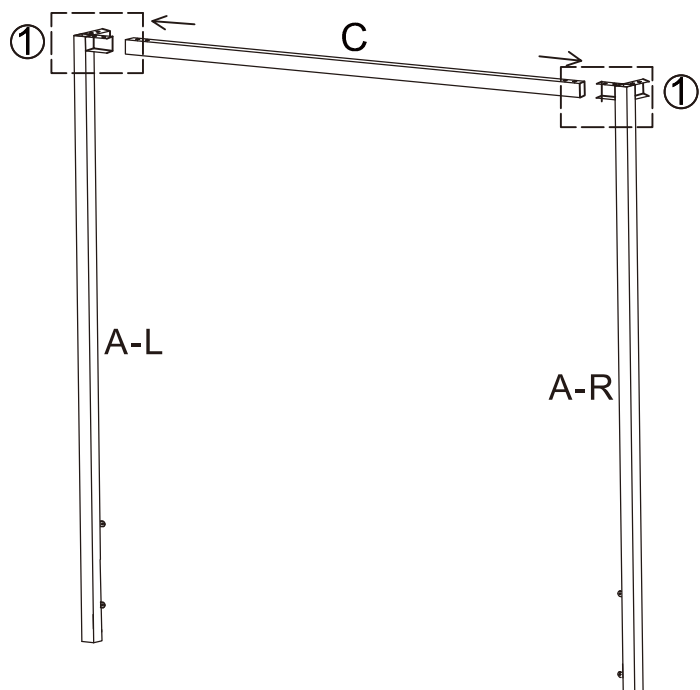

ASSEMBLY INSTRUCTION

NO.:CNP-CB-2593-QUEEN

spare parts 1

A

x2

D

x2

B

x2

E

C

x2

F

spare parts 2

a

1/4*25mm

x20

b

M4

x1

setp:1

setp:2

setp:3

setp:4

I

Post frame

x1

spare parts 2

a

 5/16*30mm x 28

d

 5mm x1