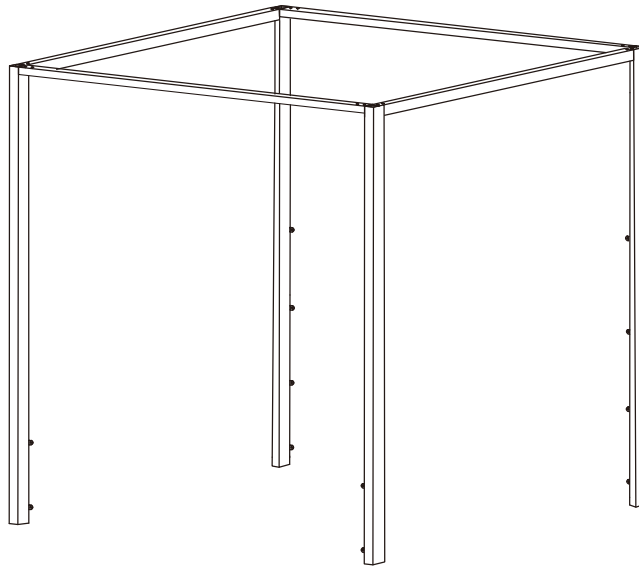

ASSEMBLY INSTRUCTION

NO.:CNP-CB-2593-QUEEN

spare parts 1

A

x2

D

x2

B

x2

E

C

x2

F

spare parts 2

a

1/4*25mm

x20

b

M4

x1

setp:1

setp:2

setp:3

setp:4

setp:5

setp:6

ASSEMBLY INSTRUCTIONS

NO.:CNP-CB-2593-QUEEN

BOX-1

BOX-2

BOX-3

spare parts 1