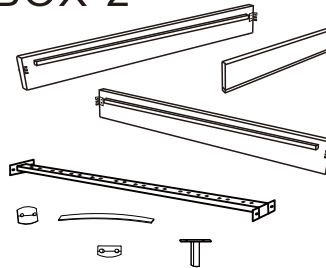

ASSEMBLY INSTRUCTION

NO.:CNP-CB-2593-QUEEN

spare parts 1

A

x2

D

x2

B

setp:5

setp:6

ASSEMBLY INSTRUCTIONS

NO.:CNP-CB-2593-QUEEN

BOX-1

BOX-2

BOX-3

spare parts 1

A

Headboard

x1

E

Metal Leg Support

x2

B

Footboard