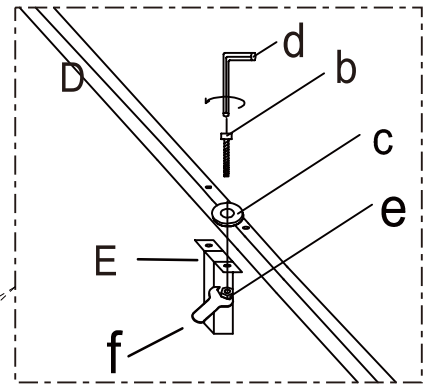

ASSEMBLY INSTRUCTION

NO.:CNP-CB-2593-QUEEN

spare parts 1

A

x2

D

x2

B

I

Post frame

x1

spare parts 2

a

 5/16*30mm x 28

d

 5mm x1

b

 5/16*50mm x4

e

 $\varnothing 5/16"$ x4

c

 5/16 x32

f

 NUT x1

setp: 7

setp:8

setp: 9

setp:10

setp:11