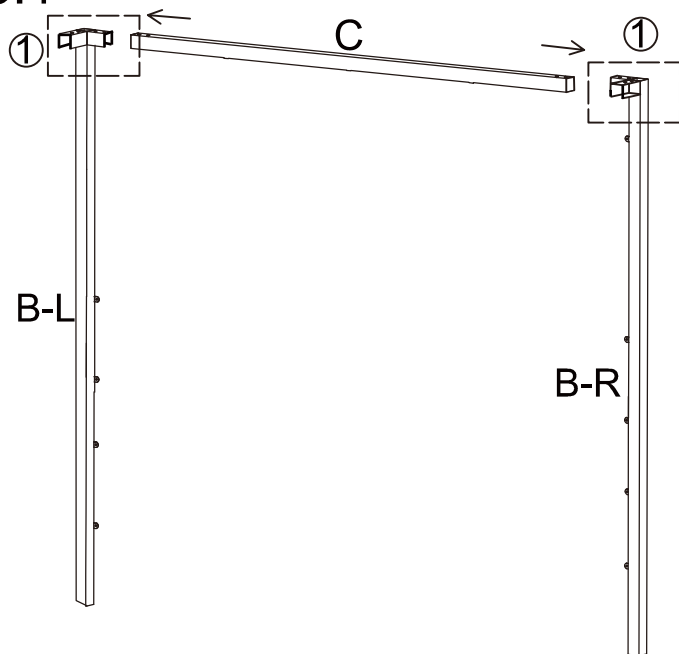

ASSEMBLY INSTRUCTION

NO.:CNP-CB-2593-QUEEN

spare parts 1

A

x2

D

x2

B

x2

E

C

x2

F

spare parts 2

a

1/4*25mm

x20

b

M4

x1

setp:1

setp:2

setp:3

setp:4

I

Post frame

x1

spare parts 2

a

 5/16*30mm x 28

d

 5mm x1