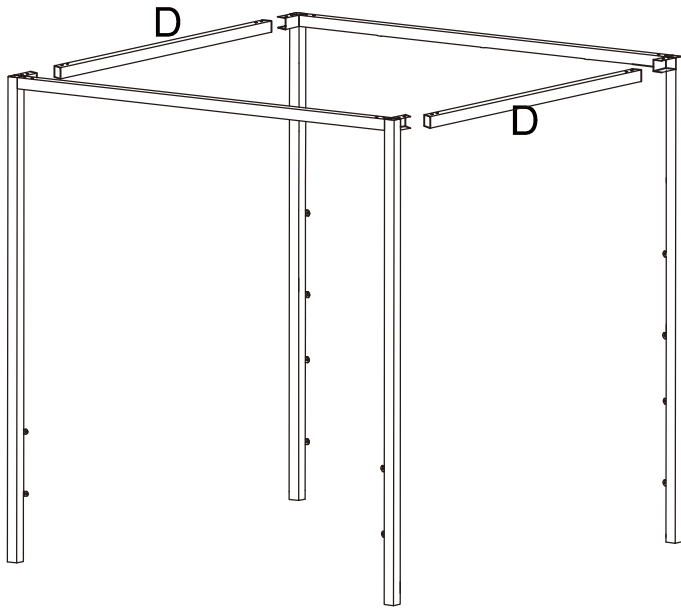

ASSEMBLY INSTRUCTION

NO.:CNP-CB-2593-QUEEN

spare parts 1

A

x2

D

x2

B

x2

E

C

x2

F

spare parts 2

a

1/4*25mm

x20

b

M4

x1

setp:1

setp:2

setp:3

setp:4

setp:5

setp:6

ASSEMBLY INSTRUCTIONS

NO.:CNP-CB-2593-QUEEN

BOX-1

BOX-2

BOX-3

spare parts 1