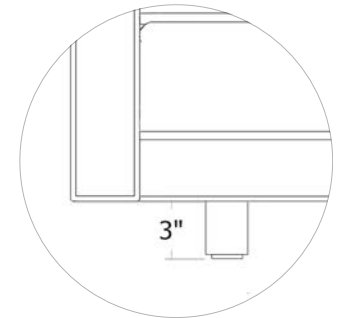

UP SOLUTIONS
UP THREE-SEATER

SKU
A-UP-TS

DIMENSIONS
94" W | 35" D | 25" H
Seat H 14 ½ | 17 ½"
Seat D 26"

Solid wood legs 3" H
Seat height 14.5"

Solid wood legs 6" H
Seat height 17.5"