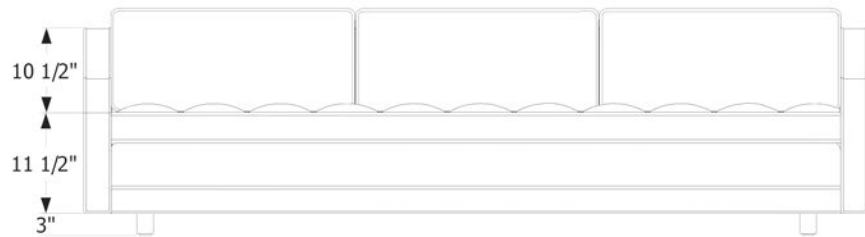

UP SOLUTIONS
UP THREE-SEATER

SKU
A-UP-TS

DIMENSIONS
94" W | 35" D | 25" H
Seat H 14 ½ | 17 ½"
Seat D 26"

Solid wood legs 3" H
Seat height 14.5"

Solid wood legs 6" H
Seat height 17.5"