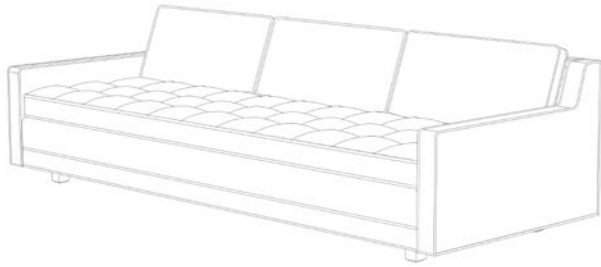

UP SOLUTIONS
UP THREE-SEATER

SKU
A-UP-TS

DIMENSIONS
94" W | 35" D | 25" H
Seat H 14 ½ | 17 ½"
Seat D 26"

Solid wood legs 3" H
Seat height 14.5"

Solid wood legs 6" H
Seat height 17.5"