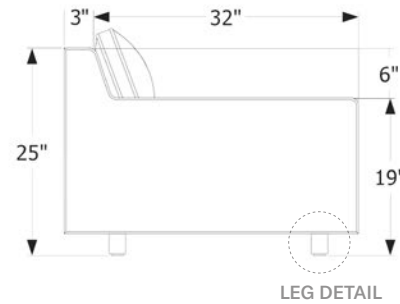

UP SOLUTIONS
UP THREE-SEATER

SKU
A-UP-TS

DIMENSIONS
94" W | 35" D | 25" H
Seat H 14 ½ | 17 ½"
Seat D 26"

Solid wood legs 3" H
Seat height 14.5"

Solid wood legs 6" H
Seat height 17.5"