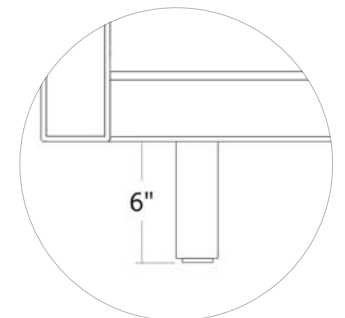

UP SOLUTIONS
UP THREE-SEATER

SKU
A-UP-TS

DIMENSIONS
94" W | 35" D | 25" H
Seat H 14 ½ | 17 ½"
Seat D 26"

Solid wood legs 3" H
Seat height 14.5"

Solid wood legs 6" H
Seat height 17.5"