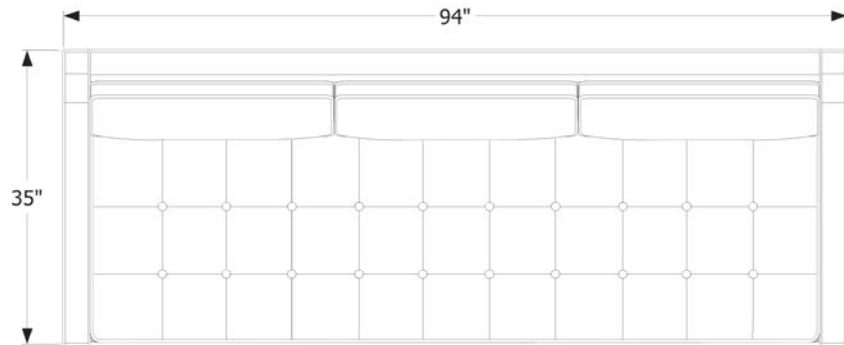

UP SOLUTIONS
UP THREE-SEATER

SKU
A-UP-TS

DIMENSIONS
94" W | 35" D | 25" H
Seat H 14 ½ | 17 ½"
Seat D 26"

Solid wood legs 3" H
Seat height 14.5"

Solid wood legs 6" H
Seat height 17.5"