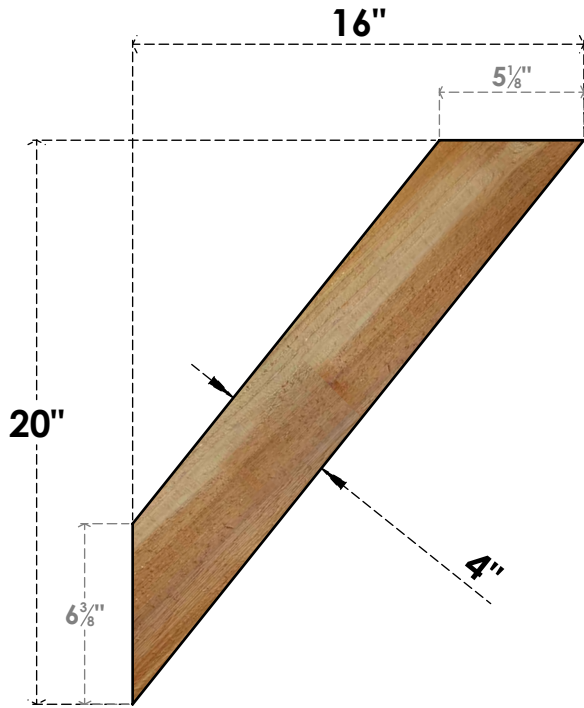

BRC04X16X20TRA00RWR

4"W X 16"D X 20"H TRADITIONAL ROUGH SAWN BRACE, WESTERN RED CEDAR

SIDE

FRONT

EKENA MILLWORK
 2300 WEST MAIN ST.
 CLARKSVILLE, TX 75426
 TOLL FREE: 866-607-0453
 WWW.EKENAMILLWORK.COM

NOTES