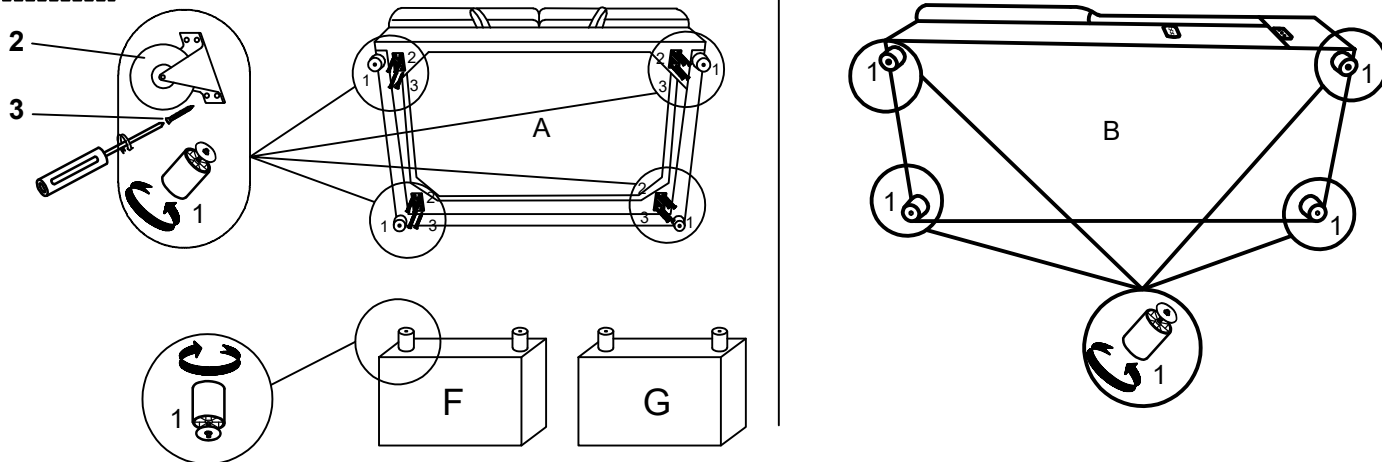

Step 1

Step 2: Left-handed facing / Right-handed facing.

Left-handed facing

Right-handed facing

Step 3: