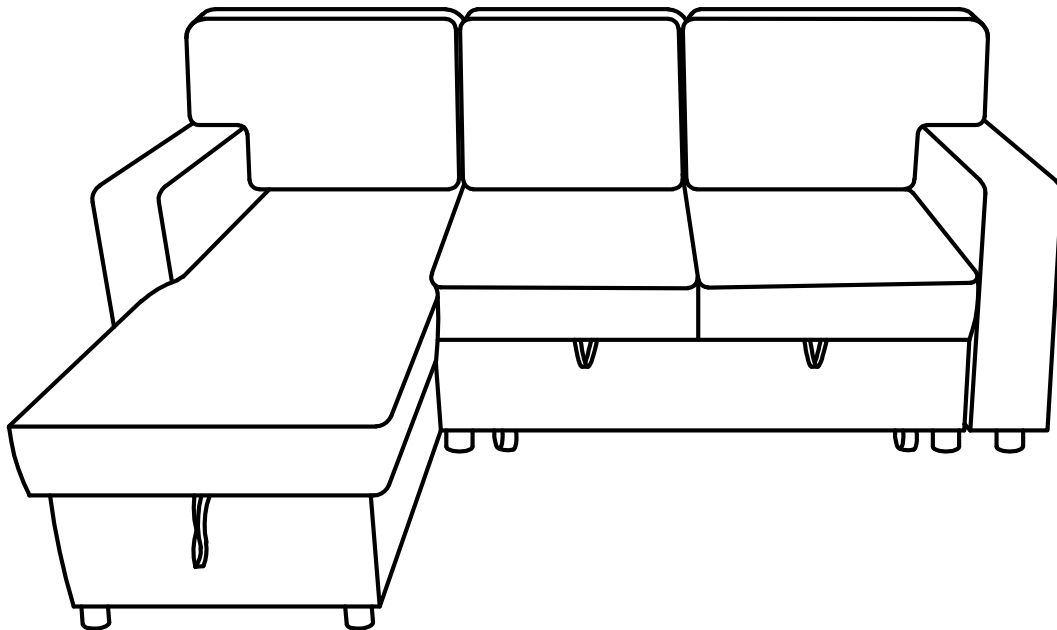

ASSEMBLY INSTRUCTIONS

IMPORTANT NOTE

- ** Place all parts on a lean and smooth surface such as a rug or carpet to avoid the parts from being scratched.
- ** Before you begin, please review the assembly instruction step by step.
- ** Return & Warranty policy:
  - -We strive to offer the highest quality products. We also provide positive solutions with replacements or refund if needed.
  - -If the item is damaged or defective, please take photos to show the problem and email to the seller.
  - -Please do not return back the products before contact the seller.

W1099P182248; W1099P182254; W1099P182259