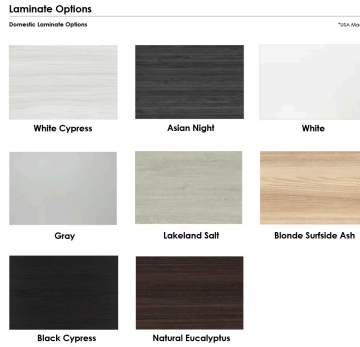

Skutchi Designs, Inc.

(888) 993-3757
sales@skutchi.com

14-PERSON CONFERENCE TABLE WITH METAL BASE | HARMONY CONFERENCE SERIES | 4'X14' MEETING ROOM TABLE

From \$2,609.11

- **Table Top Shapes Available:** Arc Boat; Arc Rectangle; Boat; Boval; Duo; Hexagon; Oval; Racetrack; Rectangle
- **Table Top size:** 48"x168"
- **Features:**
 - Height: 29
 - Double metal post base, available in silver or matte black finish
 - Contemporary design with modern accents
 - Optional power and data module with 2 AC outlets, 1 USB-A and 1 USB-C port, 1 data port and 1 HDMI port
 - Coordinates with the [Sapphire Wall System](#) and [Sapphire Cubicle System](#) for a uniformed working environment
- Due to screen resolution and lighting variations, color may look different in person from what you see in the image.

Also, you can call toll-free (888) 993-3757 to customize this table with another size, tabletop shape, base, or laminates available.

SKU: HAR-48x168-DOU

GALLERY IMAGES

PRODUCT DESCRIPTION

The [Harmony Conference Table Series](#) offers this 14-person conference table with metal base. It measures approximately 14' in length, 4' in width, and the thickness of the tabletop is 1". It can comfortably seat up to 14 people depending upon the chairs you pick (any chairs pictured in the rendering on this page are not included).

Our **Harmony Series** features modern conference tables designed to look sleek and stylish for any board room or meeting room. Because our conference tables are commercial-grade and constructed from eco-friendly materials, they make them one of our top-selling products. You can choose from various options such as shape, size, bases, laminates, and data/electric modules.