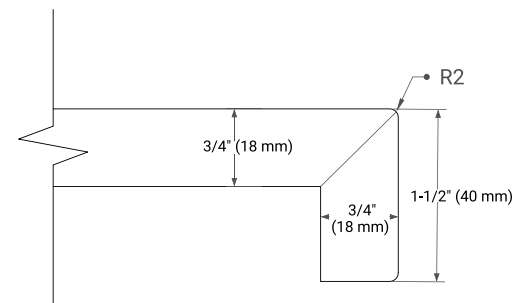

KELLY 60" DOUBLE SINK BASE CABINET

BASE CABINET DIMENSIONS

60" W x 21.5" D x 34.5" H

FEATURES

- Solid wood frame and Plywood
- Soft-close system
- Dovetail construction
- Stylish Slim Shaker Door
- Pull-out inside drawer
- Adjustable shelf

SIDE VIEW

PLAN VIEW

60" DOUBLE RECTANGLE SINK COUNTERTOP WITH 1.5 IN. THICKNESS

ARIEL

OVERALL DIMENSIONS

60.25" W x 22" D x 1.5" H

COUNTERTOP OPTIONS

Carrara White Quartz

FEATURES

- Solid countertop with mitered edges & seams
- Undermount white rectangular sink
- Pre-drilled for 8" widespread faucet

INCLUDED

- Countertop
- Matching Backsplash
- Rectangle Sinks

COUNTERTOP PLAN VIEW

EDGE SIDE VIEW

THREE DIMENSIONAL COUNTERTOP VIEW