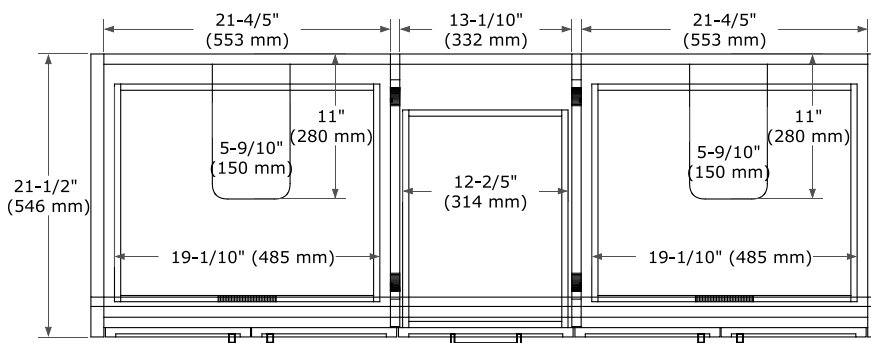

KELLY 60" DOUBLE SINK BASE CABINET

BASE CABINET DIMENSIONS

60" W x 21.5" D x 34.5" H

FEATURES

- Solid wood frame and Plywood
- Soft-close system
- Dovetail construction
- Stylish Slim Shaker Door
- Pull-out inside drawer
- Adjustable shelf

SIDE VIEW

PLAN VIEW

60" DOUBLE RECTANGLE SINK COUNTERTOP WITH 1.5 IN. THICKNESS

ARIEL

OVERALL DIMENSIONS

60.25" W x 22" D x 1.5" H

COUNTERTOP OPTIONS

Carrara White Quartz

FEATURES

- Solid countertop with mitered edges & seams
- Undermount white rectangular sink
- Pre-drilled for 8" widespread faucet

INCLUDED

- Countertop
- Matching Backsplash
- Rectangle Sinks

COUNTERTOP PLAN VIEW

EDGE SIDE VIEW

THREE DIMENSIONAL COUNTERTOP VIEW