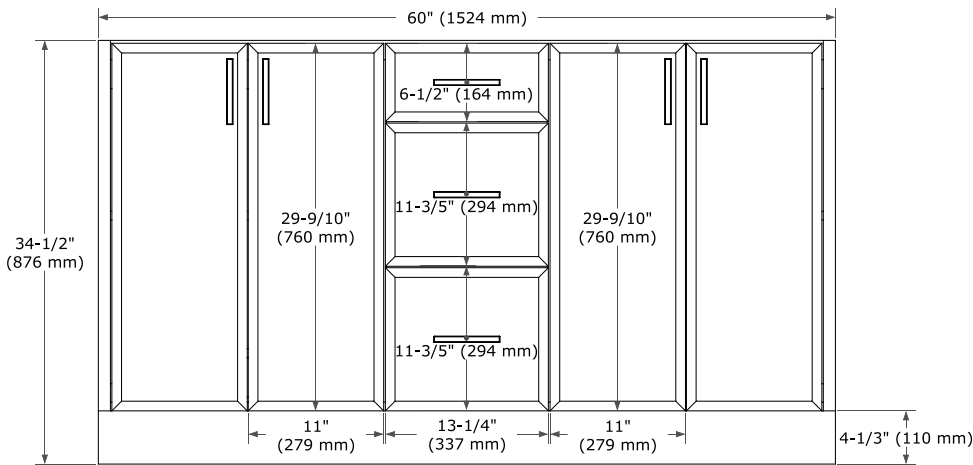

KELLY 60" DOUBLE SINK BASE CABINET

BASE CABINET DIMENSIONS

60" W x 21.5" D x 34.5" H

FEATURES

- Solid wood frame and Plywood
- Soft-close system
- Dovetail construction
- Stylish Slim Shaker Door
- Pull-out inside drawer
- Adjustable shelf

SIDE VIEW

PLAN VIEW

60" DOUBLE RECTANGLE SINK COUNTERTOP WITH 1.5 IN. THICKNESS

ARIEL

OVERALL DIMENSIONS

60.25" W x 22" D x 1.5" H

COUNTERTOP OPTIONS

Carrara White Quartz

FEATURES

- Solid countertop with mitered edges & seams
- Undermount white rectangular sink
- Pre-drilled for 8" widespread faucet

INCLUDED

- Countertop
- Matching Backsplash
- Rectangle Sinks

COUNTERTOP PLAN VIEW

EDGE SIDE VIEW

THREE DIMENSIONAL COUNTERTOP VIEW