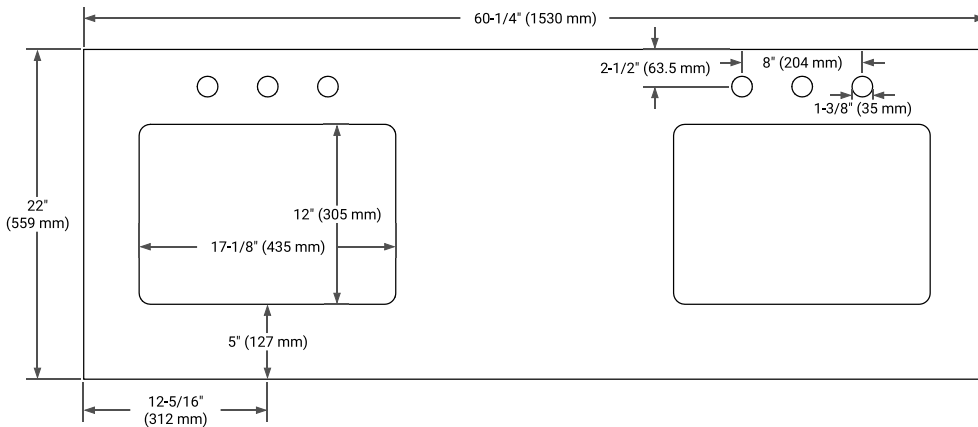

KELLY 60" DOUBLE SINK BASE CABINET

BASE CABINET DIMENSIONS

60" W x 21.5" D x 34.5" H

FEATURES

- Solid wood frame and Plywood
- Soft-close system
- Dovetail construction
- Stylish Slim Shaker Door
- Pull-out inside drawer
- Adjustable shelf

SIDE VIEW

PLAN VIEW

60" DOUBLE RECTANGLE SINK COUNTERTOP WITH 1.5 IN. THICKNESS

ARIEL

OVERALL DIMENSIONS

60.25" W x 22" D x 1.5" H

COUNTERTOP OPTIONS

Carrara White Quartz

FEATURES

- Solid countertop with mitered edges & seams
- Undermount white rectangular sink
- Pre-drilled for 8" widespread faucet

INCLUDED

- Countertop
- Matching Backsplash
- Rectangle Sinks

COUNTERTOP PLAN VIEW

EDGE SIDE VIEW

THREE DIMENSIONAL COUNTERTOP VIEW