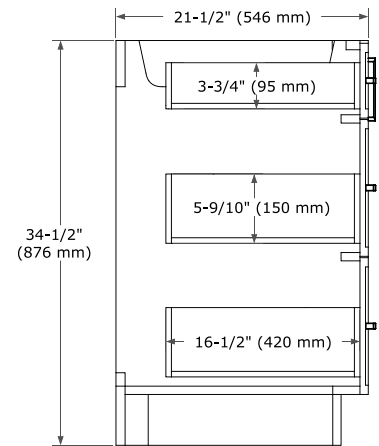

KELLY 60" DOUBLE SINK BASE CABINET

BASE CABINET DIMENSIONS

60" W x 21.5" D x 34.5" H

FEATURES

- Solid wood frame and Plywood
- Soft-close system
- Dovetail construction
- Stylish Slim Shaker Door
- Pull-out inside drawer
- Adjustable shelf

SIDE VIEW

PLAN VIEW

60" DOUBLE RECTANGLE SINK COUNTERTOP WITH 1.5 IN. THICKNESS

ARIEL

OVERALL DIMENSIONS

60.25" W x 22" D x 1.5" H

COUNTERTOP OPTIONS

Carrara White Quartz

FEATURES

- Solid countertop with mitered edges & seams
- Undermount white rectangular sink
- Pre-drilled for 8" widespread faucet

INCLUDED

- Countertop
- Matching Backsplash
- Rectangle Sinks

COUNTERTOP PLAN VIEW

EDGE SIDE VIEW

THREE DIMENSIONAL COUNTERTOP VIEW