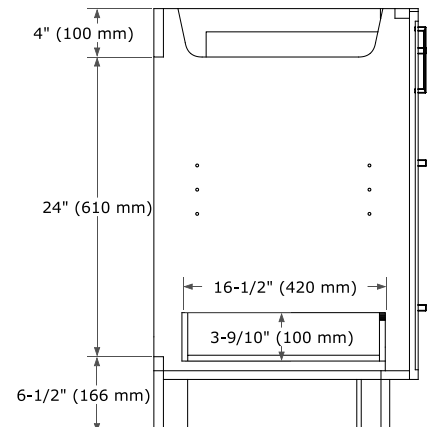

KELLY 60" DOUBLE SINK BASE CABINET

BASE CABINET DIMENSIONS

60" W x 21.5" D x 34.5" H

FEATURES

- Solid wood frame and Plywood
- Soft-close system
- Dovetail construction
- Stylish Slim Shaker Door
- Pull-out inside drawer
- Adjustable shelf

SIDE VIEW

PLAN VIEW

60" DOUBLE RECTANGLE SINK COUNTERTOP WITH 1.5 IN. THICKNESS

ARIEL

OVERALL DIMENSIONS

60.25" W x 22" D x 1.5" H

COUNTERTOP OPTIONS

Carrara White Quartz

FEATURES

- Solid countertop with mitered edges & seams
- Undermount white rectangular sink
- Pre-drilled for 8" widespread faucet

INCLUDED

- Countertop
- Matching Backsplash
- Rectangle Sinks

COUNTERTOP PLAN VIEW

EDGE SIDE VIEW

THREE DIMENSIONAL COUNTERTOP VIEW