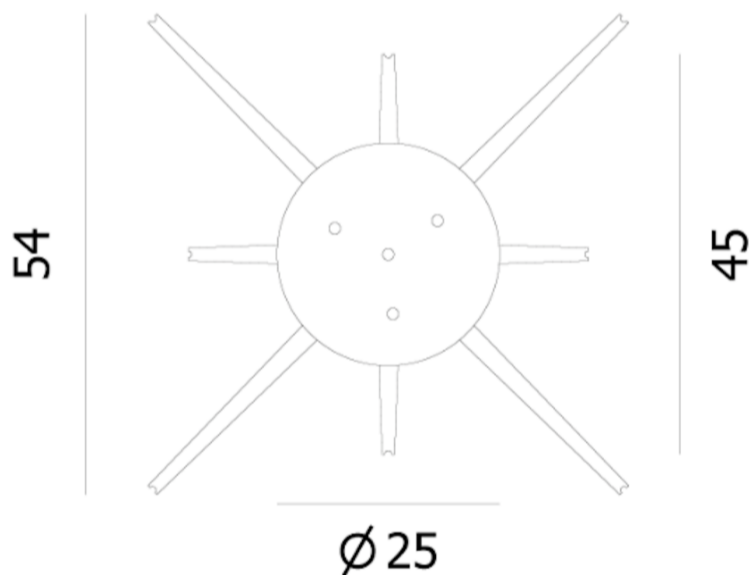

LED PANDENT LIGHT

Ballroom series

APPLICATION:

Retail, supermarket and commercial accent & display lighting.

CONSTRUCTION:

Handblown glass shade with paint spraying & artificial colouring, Iron parts with powder coating electroplating, Plastic parts and UL/ETL approval electrical parts. customized colors available

ELECTRICAL:

1, Terminal box: 110 - 130V Input. "L" for Live wire, "N" for Naught wire, "E" for Earth wire is marking in it.

2, LED bulb:

LED80:

Base:E26, Power:5W, Color temp:2700K, Lumen:400, Dimmable:Yes, Size:Ø 80 L 118, Voltage: 110 - 130V, Lifespan:15,000 hrs, RA index:80+.

LED125:

Base:E26, Power:5W, Color temp:2700K, Lumen:400, Dimmable:Yes, Size:Ø 125 L 176, Voltage: 110 - 130V, Lifespan:15,000 hrs, RA index:80+.

MOUNTING:

Canopy

LABELING:

PROJECT:

Pandora

MODEL:

☐ LOL01

☐ LOL02

ORDERING INFORMATION:

Model	Voltage	LED Bulb	Descriptions of Product	Mounting
LOL01	110-130V	G80	Glass shade D200 with rose painting & golden edge, Socket 26 with golden plating, Golden trumpet, 2.5m 3-cord black tc cable, Black plastic cable locker, Iron canopy D120 with white coating.	Canopy
LOL02	110-130V	G80	Glass shade D200 with smoke painting & silver edge, Socket 26 with silver plating, Silver trumpet, 2.5m 3-cord black tc cable, Black plastic cable locker, Iron canopy D120 with white coating.	Canopy

Example: LOL01

Cat #:

Design By Us reserves the right to change details that do not affect overall function and performance.

Rentemestervej • 2400 Copenhagen NV • Denmark
Tel. +45 3811 8086
mail@design-by-us.com
www.design-by-us.com