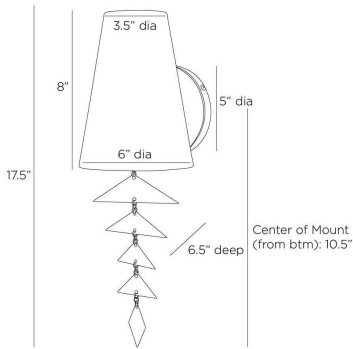

ARTERIO RS

ELLIE SCONCE

DW114
H: 17.5 IN, W: 6 IN, D: 6.5 IN,
Gold Leaf

The traditional shaded sconce of gold-leafed iron gets a whimsical twist with the addition of free-hanging panes. Recalling a delicate fishbone or windchime blowing in the wind, the reflective movement adds charm and intrigue wherever it is hung. Finish will vary.

APPEARANCE

Material	Iron
Finish	Gold Leaf
Finish Will Vary	Yes
Top Coat/Sealant	Yes

DIMENSIONS

Backplate	Dia: 5.00 IN
Shade	H: 8 IN, Dia: 6 IN
Shade Bottom	Dia: 6.00 IN
Shade Top	Dia: 3.50 IN
Center Of Mount From Btm Height	10.5 in

WIRING

Rating	Damp
Cord	1 FT, Clear/Silver, SVT
Socket	1, Type B - E12
Maximum Watt	40
Voltage	110-120 V

CERTIFICATIONS

Certifications	Mexico, United Arab Emirates, European Union, United States, Canada, Australia
----------------	--

COMPLIANCY

UL/ETL	Yes
CB	Yes
RoHS	Yes

SHIPPING

Product Weight	2.2 lbs
Gross Weight 1	5 lbs
Shipping Box 1	H: 11.02 IN, L: 11.02 IN, W: 10.24 IN

CONTRACT

Contract Suitable	Yes
-------------------	-----