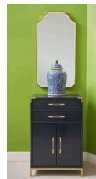

WILDWOOD CHELSEA HOUSE

385872 • Brighton Mirror - Gold

42h x 22w x 1d

Metal/Mirror

Antique Gold Leaf/Beveled

Graceful scalloped corners and beveled edges make the Brighton mirror an elegant adornment, named for the Brighton Pavilion. Available in silver or gold leaf. Designed by Jamie Merida.