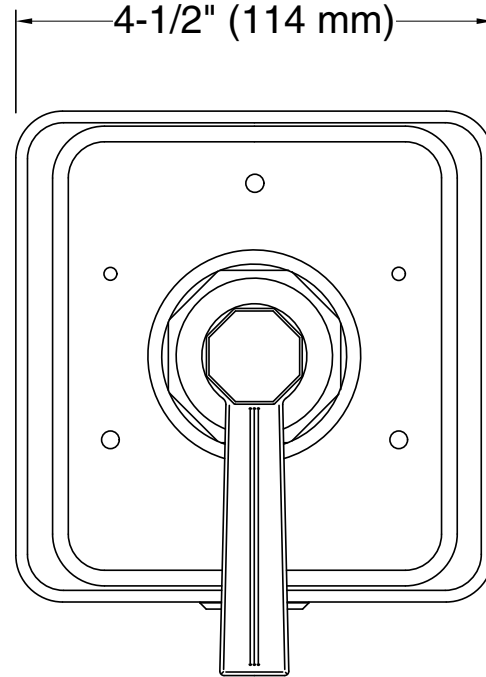

Technical Information

All product dimensions are nominal.

Notes

Install this product according to the installation instructions.

ADA, OBC, CSA B651 compliant when installed to the specific requirements of these regulations.