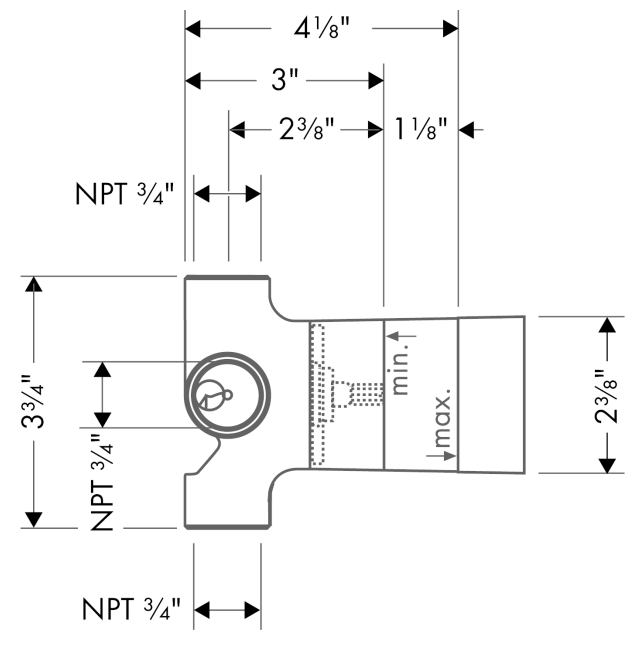

**Rough, Quattro 3-Way Diverter, 3/4"**  
 Finishes : n.a. Part no. : 15930181

**Description**

**Features**

- 1 inlet, 3 outlets
- 3/4" NPT
- Requires volume control
- Ceramic cartridge
- Flow: 17 GPM (65.0 L/Min)

**Item details**

List Price \$ 282.00

**Compliance**

**Product image**

**Scale drawing**

**Rough, Quattro 3-Way Diverter, 3/4"**  
 Finishes : n.a. Part no. : 15930181

Exploded drawing

Year of production: >07/18

**Rough, Quattro 3-Way Diverter, 3/4"**  
 Finishes : n.a. Part no. : **15930181**

**Spare parts list**

Year of production: >07/18

Pos.	Description	Part no.	Price	PU
1	diverter unit	96604000	-	1
2	nut	97550000	-	1
3	sealing set	98798000	-	1
a	extension 25 mm	96370000	-	1