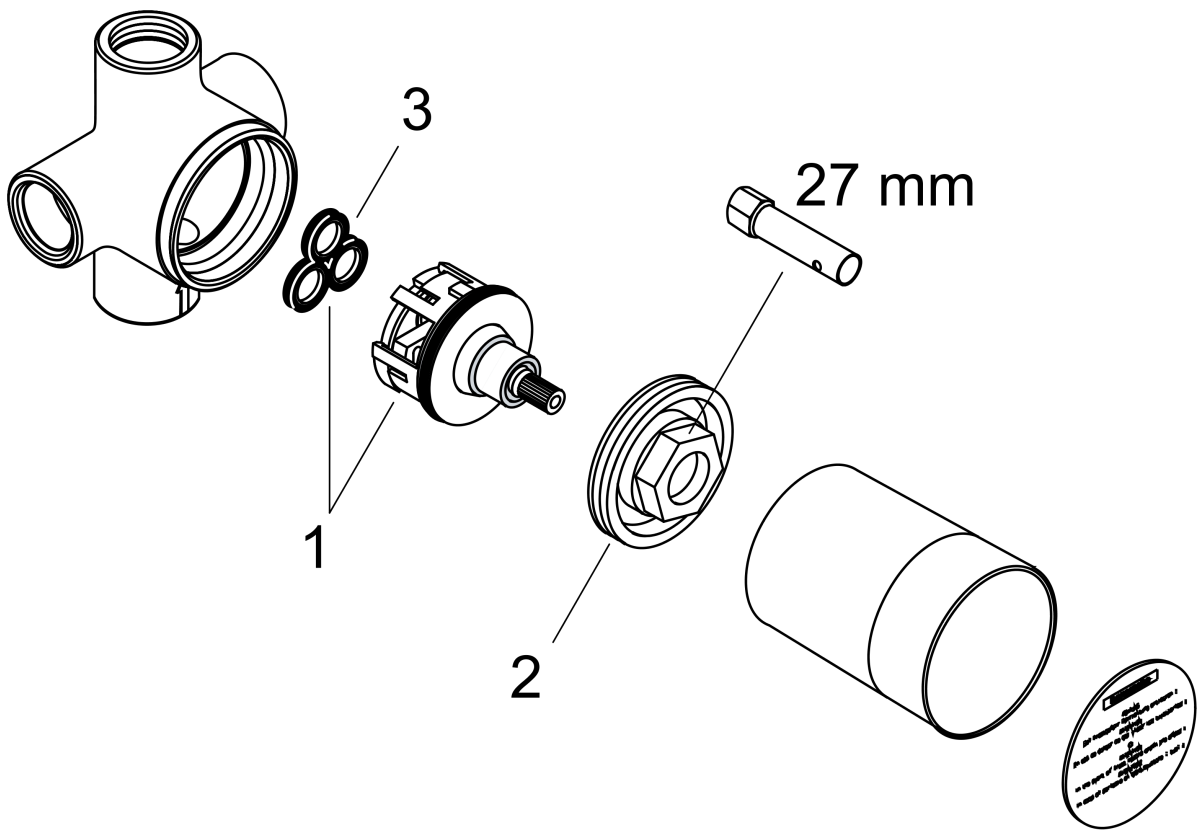

**Rough, Quattro 3-Way Diverter, 3/4"**  
 Finishes : n.a. Part no. : 15930181

**Description**

**Features**

- 1 inlet, 3 outlets
- 3/4" NPT
- Requires volume control
- Ceramic cartridge
- Flow: 17 GPM (65.0 L/Min)

**Item details**

List Price \$ 282.00

**Compliance**

**Product image**

**Scale drawing**

**Rough, Quattro 3-Way Diverter, 3/4"**  
 Finishes : n.a. Part no. : 15930181

Exploded drawing

Year of production: >07/18

**Rough, Quattro 3-Way Diverter, 3/4"**  
 Finishes : n.a. Part no. : **15930181**

**Spare parts list**

Year of production: >07/18

Pos.	Description	Part no.	Price	PU
1	diverter unit	96604000	-	1
2	nut	97550000	-	1
3	sealing set	98798000	-	1
a	extension 25 mm	96370000	-	1