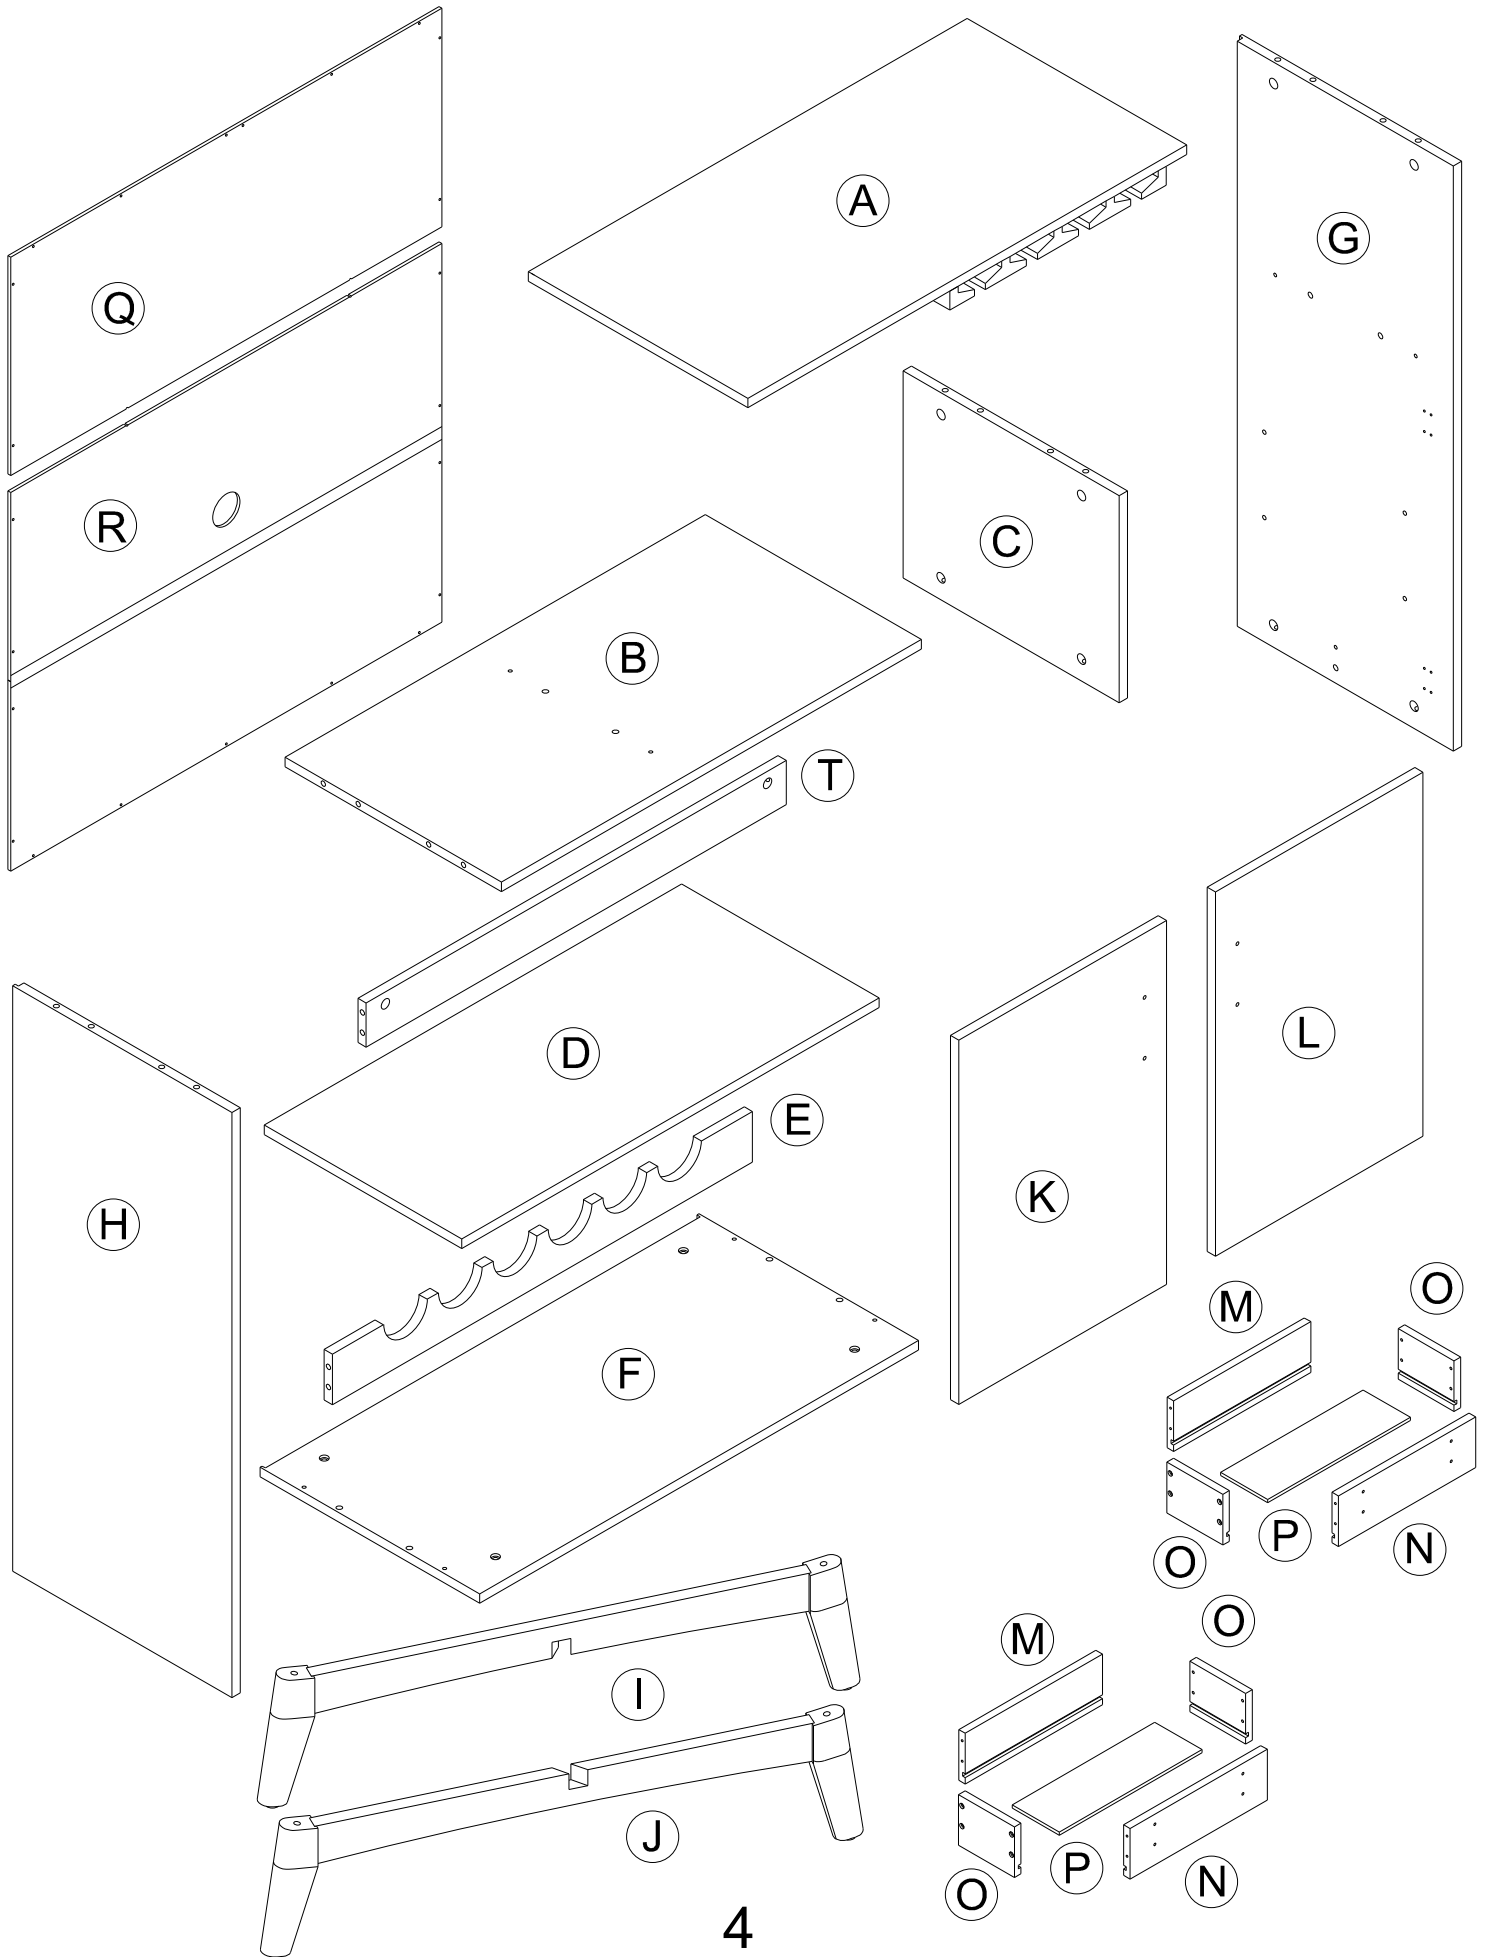

ASSEMBLY INSTRUCTIONS

HARDWARE LIST

Item no.	Reference Image	Qty	Item no.	Reference Image	Qty
1	 Ø8*30mm	X20+2	8	 Ø7*Ø4*22mm	X8
2		X20+2	9	 Ø7*Ø4*30mm	X16+1
3		X20+2	10		X4
4	 Ø6.5*Ø3*15mm	X24+2	11		X2
5	 Ø6.5*Ø3*14mm	X24+2	12		X4
6	 Ø1/4*1-3/4"	X4	13		X4
7		X1	14		X1

ASSEMBLY INSTRUCTIONS