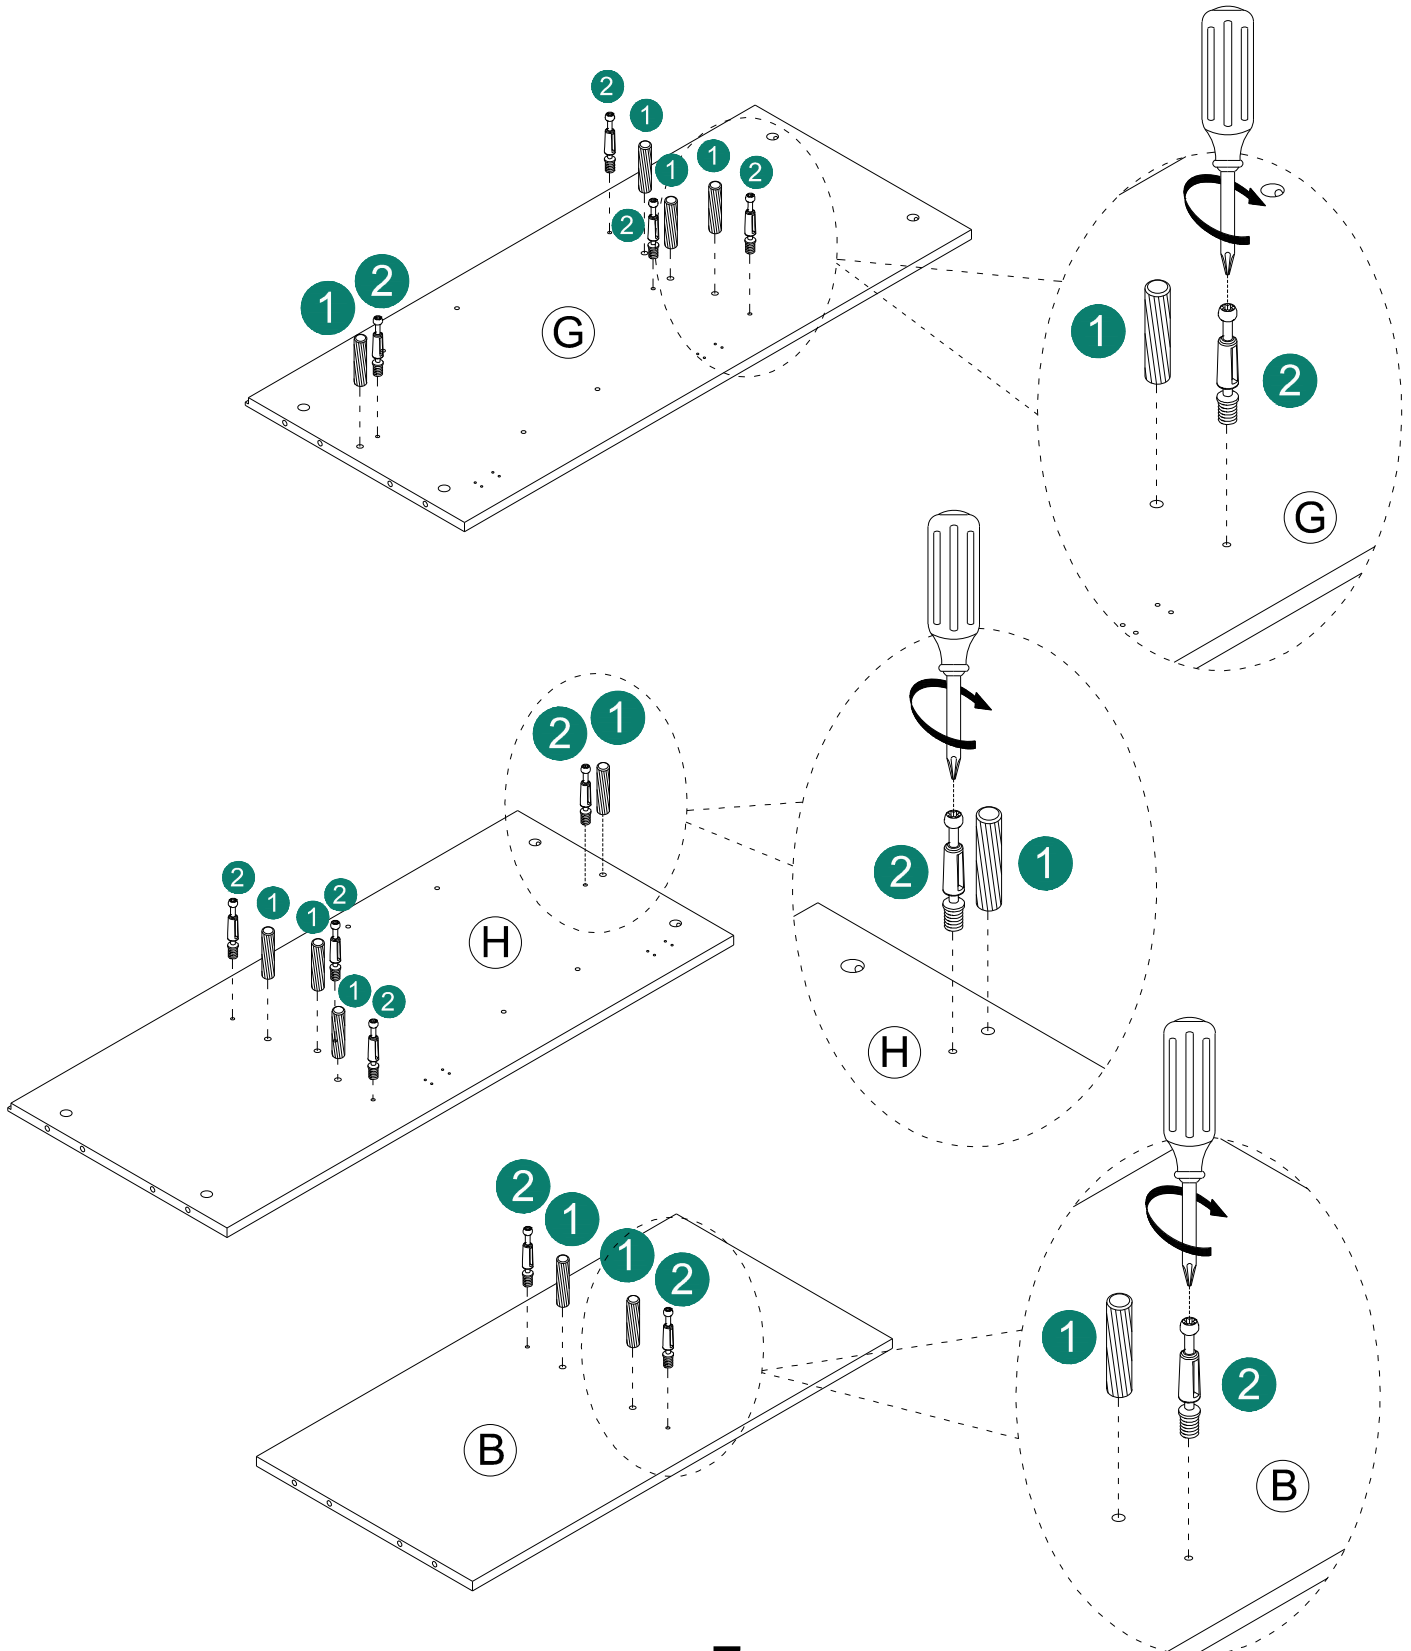

ASSEMBLY INSTRUCTIONS

HARDWARE LIST

Item no.	Reference Image	Qty	Item no.	Reference Image	Qty
1	 Ø8*30mm	X20+2	8	 Ø7*Ø4*22mm	X8
2		X20+2	9	 Ø7*Ø4*30mm	X16+1
3		X20+2	10		X4
4	 Ø6.5*Ø3*15mm	X24+2	11		X2
5	 Ø6.5*Ø3*14mm	X24+2	12		X4
6	 Ø1/4*1-3/4"	X4	13		X4
7		X1	14		X1

ASSEMBLY INSTRUCTIONS

2

① 10pcs

② 10pcs

ASSEMBLY INSTRUCTIONS

3

G 1pc

H 1pc

B 1pc

1 10pcs

2 10pcs

ASSEMBLY INSTRUCTIONS

4

T 1pc

E 1pc

3 8pcs