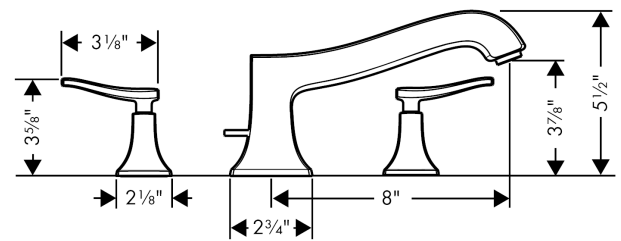

Metris C
3-Hole Roman Tub Set Trim
 Finishes : **chrome** Part no. : **31313001**

Description

Features

- Flow: 5.81 GPM (22 L/Min)
- 90° ceramic valves

Item details

List Price \$ 732.00

Compliance

Product image

Scale drawing

Metris C
3-Hole Roman Tub Set Trim
 Finishes : **chrome** Part no. : **31313001**

Exploded drawing

Year of production: >10/09

Metris C

3-Hole Roman Tub Set Trim

Finishes : **chrome** Part no. : **31313001**

Spare parts list

Year of production: >**10/09**

Pos.	Description	Part no.	Price	PU
1	hollow set screw M6x6	97660000	-	1
2	aerator M24x1 (25 l/min)	13914000	-	1
3	adapter for spout	88512000	-	1
4	handle fixing set	98932000	-	1
a	base body	06607000	-	1