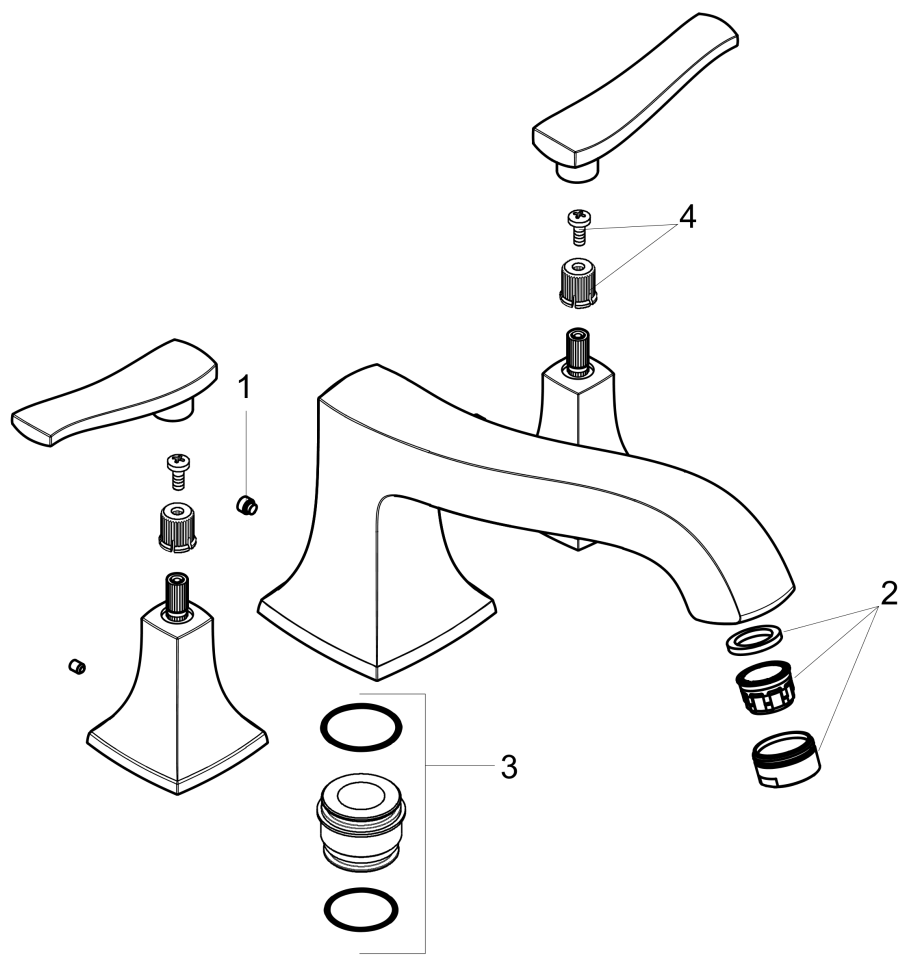

Metris C
3-Hole Roman Tub Set Trim
 Finishes : **chrome** Part no. : **31313001**

Description

Features

- Flow: 5.81 GPM (22 L/Min)
- 90° ceramic valves

Item details

List Price \$ 732.00

Compliance

Product image

Scale drawing

Metris C
3-Hole Roman Tub Set Trim
 Finishes : **chrome** Part no. : **31313001**

Exploded drawing

Year of production: >10/09

Metris C

3-Hole Roman Tub Set Trim

Finishes : **chrome** Part no. : **31313001**

Spare parts list

Year of production: >**10/09**

Pos.	Description	Part no.	Price	PU
1	hollow set screw M6x6	97660000	-	1
2	aerator M24x1 (25 l/min)	13914000	-	1
3	adapter for spout	88512000	-	1
4	handle fixing set	98932000	-	1
a	base body	06607000	-	1