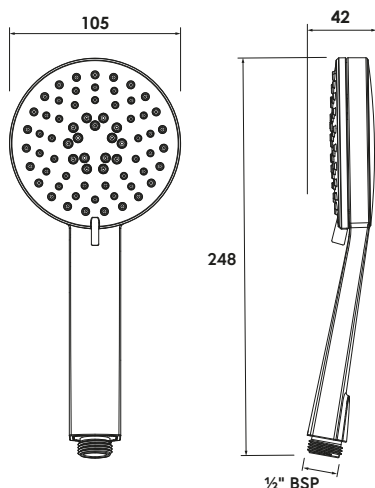

## EDASSA THREE FUNCTION SHOWER HANDSET

Dimensions: H248mm x W105mm x D42mm

### WEIGHT

205g