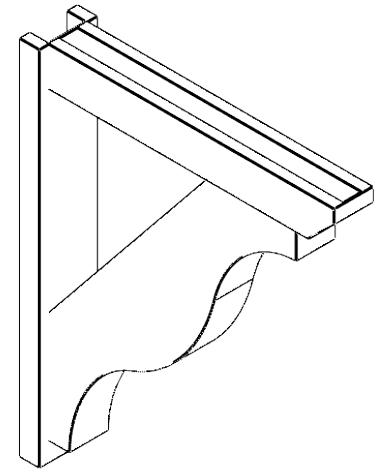

ITEM NUMBER: OUTUROC040X060X32000X38000X040X020X040FST24RCPR

4"W TOP X 6"W BACK X 32"D X 38"H X 4"T TOP X 2"T BACK TIMBERTHANE ROUGH CEDAR FUNSTON FAUX WOOD OPEN OUTLOOKER, SLAT TOP AND BLOCK BACK, 4"W CLOSED BRACE, PRIMED TAN

EKENA MILLWORK
2300 WEST MAIN ST.
CLARKSVILLE, TX 75426
TOLL FREE: 866-607-0453
WWW.EKENAMILLWORK.COM

NOTES

1. INSTALLATION TO BE COMPLETED IN ACCORDANCE WITH MANUFACTURER'S SPECIFICATIONS.
2. DRAWING MAY NOT BE TO SCALE
3. THIS DRAWING IS INTENDED FOR DESIGN AND PLANNING PURPOSES ONLY.
4. ALL INFORMATION CONTAINED HEREIN WAS CURRENT AT THE TIME OF DEVELOPMENT BUT MUST BE REVIEWED AND APPROVED BY THE PRODUCT MANUFACTURER TO BE CONSIDERED ACCURATE.
5. TIMBERTHANE ARCHITECTURAL PRODUCTS ARE MADE FROM HIGH DENSITY URETHANE AND COME FACTORY PRIMED