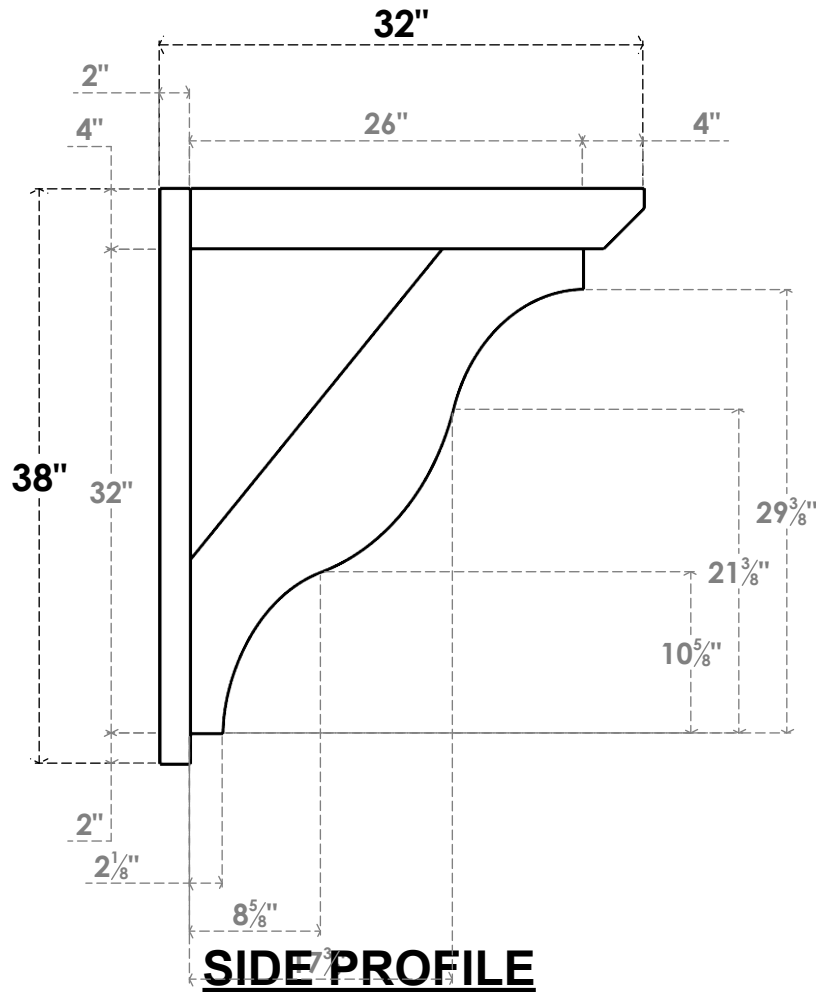

ITEM NUMBER: OUTUROC040X060X32000X38000X040X020X040FST24RCPR

4"W TOP X 6"W BACK X 32"D X 38"H X 4"T TOP X 2"T BACK TIMBERTHANE ROUGH CEDAR FUNSTON FAUX WOOD OPEN OUTLOOKER, SLAT TOP AND BLOCK BACK, 4"W CLOSED BRACE, PRIMED TAN