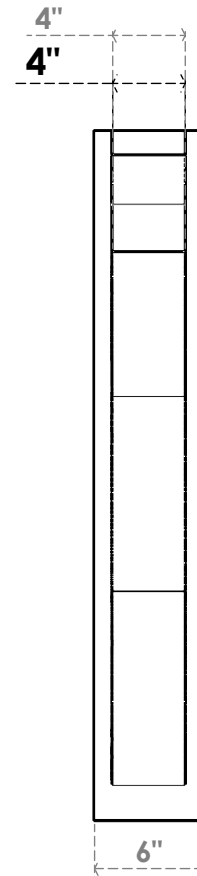

ITEM NUMBER: OUTUROC040X060X32000X38000X040X020X040FST24RCPR

4"W TOP X 6"W BACK X 32"D X 38"H X 4"T TOP X 2"T BACK TIMBERTHANE ROUGH CEDAR FUNSTON FAUX WOOD OPEN OUTLOOKER, SLAT TOP AND BLOCK BACK, 4"W CLOSED BRACE, PRIMED TAN

EKENA MILLWORK
2300 WEST MAIN ST.
CLARKSVILLE, TX 75426
TOLL FREE: 866-607-0453
WWW.EKENAMILLWORK.COM

NOTES

1. INSTALLATION TO BE COMPLETED IN ACCORDANCE WITH MANUFACTURER'S SPECIFICATIONS.
2. DRAWING MAY NOT BE TO SCALE
3. THIS DRAWING IS INTENDED FOR DESIGN AND PLANNING PURPOSES ONLY.
4. ALL INFORMATION CONTAINED HEREIN WAS CURRENT AT THE TIME OF DEVELOPMENT BUT MUST BE REVIEWED AND APPROVED BY THE PRODUCT MANUFACTURER TO BE CONSIDERED ACCURATE.
5. TIMBERTHANE ARCHITECTURAL PRODUCTS ARE MADE FROM HIGH DENSITY URETHANE AND COME FACTORY PRIMED