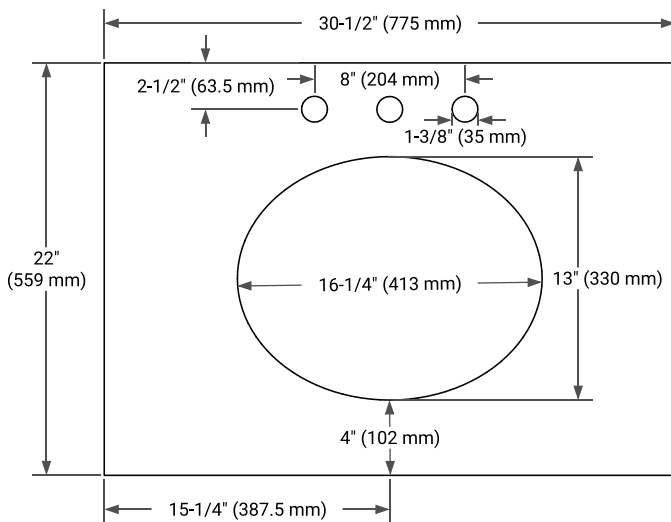

30" SINGLE SINK BASE CABINET

BASE CABINET DIMENSIONS

30" W x 21.5" D x 34.5" H

FEATURES

- Solid wood frame & plywood panels
- Dovetail drawers and joints
- Soft closing doors & drawers

HARDWARE FINISHES*

Brushed Nickel Satin Brass Matte Black Polished Chrome

31" SINGLE OVAL SINK COUNTERTOP WITH 1.5 IN. THICKNESS

OVERALL DIMENSIONS

30.5" W x 22" D x 1.5" H

COUNTERTOP OPTIONS

Carrara Marble

White Quartz

FEATURES

- Solid countertop with mitered edges & seams
- Undermount white oval sink
- Pre-drilled for 8" widespread faucet

INCLUDED

- Countertop
- Matching Backsplash
- Oval Sink

COUNTERTOP PLAN VIEW

EDGE SIDE VIEW

THREE DIMENSIONAL COUNTERTOP VIEW