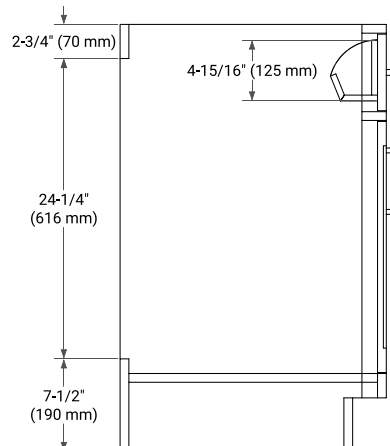

30" SINGLE SINK BASE CABINET

BASE CABINET DIMENSIONS

30" W x 21.5" D x 34.5" H

FEATURES

- Solid wood frame & plywood panels
- Dovetail drawers and joints
- Soft closing doors & drawers

HARDWARE FINISHES*

Brushed Nickel Satin Brass Matte Black Polished Chrome

31" SINGLE OVAL SINK COUNTERTOP WITH 1.5 IN. THICKNESS

OVERALL DIMENSIONS

30.5" W x 22" D x 1.5" H

COUNTERTOP OPTIONS

Carrara Marble

White Quartz

FEATURES

- Solid countertop with mitered edges & seams
- Undermount white oval sink
- Pre-drilled for 8" widespread faucet

INCLUDED

- Countertop
- Matching Backsplash
- Oval Sink

COUNTERTOP PLAN VIEW

EDGE SIDE VIEW

THREE DIMENSIONAL COUNTERTOP VIEW