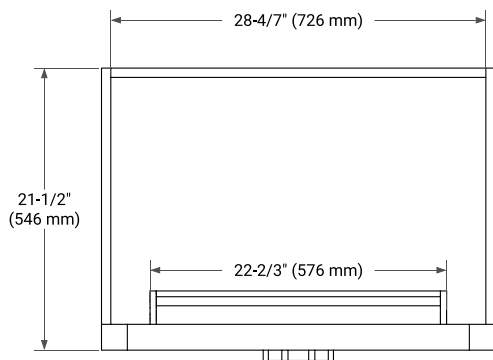

30" SINGLE SINK BASE CABINET

BASE CABINET DIMENSIONS

30" W x 21.5" D x 34.5" H

FEATURES

- Solid wood frame & plywood panels
- Dovetail drawers and joints
- Soft closing doors & drawers

HARDWARE FINISHES*

Brushed Nickel Satin Brass Matte Black Polished Chrome

31" SINGLE OVAL SINK COUNTERTOP WITH 1.5 IN. THICKNESS

OVERALL DIMENSIONS

30.5" W x 22" D x 1.5" H

COUNTERTOP OPTIONS

Carrara Marble

White Quartz

FEATURES

- Solid countertop with mitered edges & seams
- Undermount white oval sink
- Pre-drilled for 8" widespread faucet

INCLUDED

- Countertop
- Matching Backsplash
- Oval Sink

COUNTERTOP PLAN VIEW

EDGE SIDE VIEW

THREE DIMENSIONAL COUNTERTOP VIEW