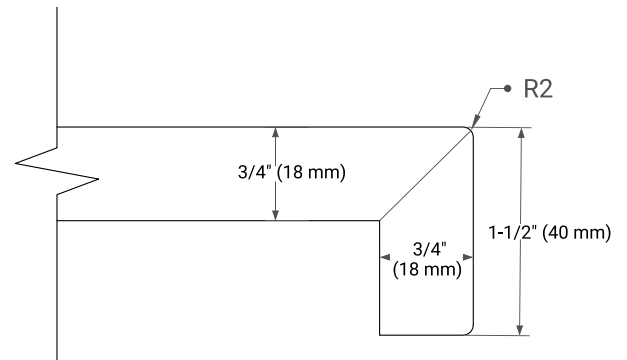

30" SINGLE SINK BASE CABINET

BASE CABINET DIMENSIONS

30" W x 21.5" D x 34.5" H

FEATURES

- Solid wood frame & plywood panels
- Dovetail drawers and joints
- Soft closing doors & drawers

HARDWARE FINISHES*

Brushed Nickel Satin Brass Matte Black Polished Chrome

31" SINGLE OVAL SINK COUNTERTOP WITH 1.5 IN. THICKNESS

OVERALL DIMENSIONS

30.5" W x 22" D x 1.5" H

COUNTERTOP OPTIONS

Carrara Marble

White Quartz

FEATURES

- Solid countertop with mitered edges & seams
- Undermount white oval sink
- Pre-drilled for 8" widespread faucet

INCLUDED

- Countertop
- Matching Backsplash
- Oval Sink

COUNTERTOP PLAN VIEW

EDGE SIDE VIEW

THREE DIMENSIONAL COUNTERTOP VIEW