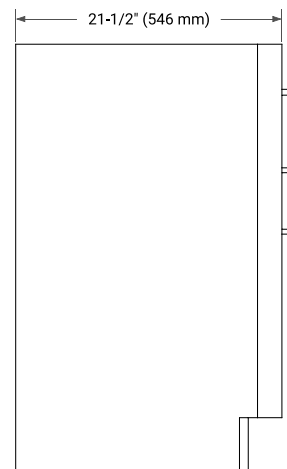

30" SINGLE SINK BASE CABINET

BASE CABINET DIMENSIONS

30" W x 21.5" D x 34.5" H

FEATURES

- Solid wood frame & plywood panels
- Dovetail drawers and joints
- Soft closing doors & drawers

HARDWARE FINISHES*

Brushed Nickel   Satin Brass   Matte Black   Polished Chrome

Hardware comes preinstalled with the illustrated option. Other finishes are available on our online store if you prefer a different one.

AVAILABLE COLORS

White   Grey   Midnight Blue   Oak

FRONT VIEW

SIDE VIEW

PLAN VIEW