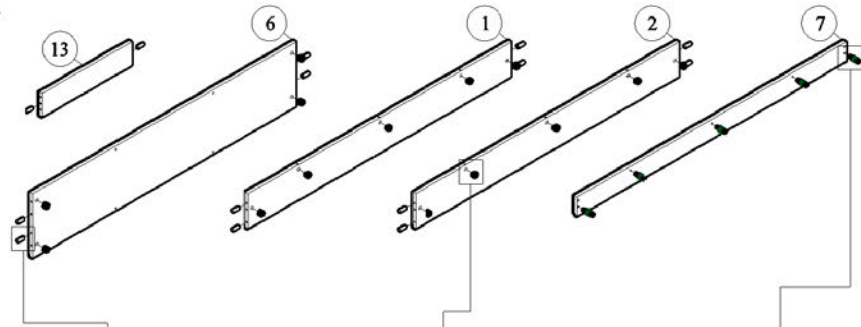

	ACCESSORIES	QUANTITY
A	 WOOD DOWEL M8x30MM	48 PCS
B	 WOOD DOWEL M8x25MM	4 PCS
C	 MINIFIX M5x24MM	34 PCS
D	 MINIFIX CASING	34 PCS
E	 WHITE LEG PIN	18 PCS
F	 SCREW M4x28MM	8 PCS
G	 SCREW M4x38MM	48 PCS
H	 SCREW M6x50MM	16 PCS
I	 CASTER TWR-25 SCREW M3.5x12MM	24 PCS 48 PCS
J	 ALLEN KEY	1 PC
K	 SCREW M4x32MM	20 PCS

## STEP 1

14 PCS

14 PCS

5 PCS