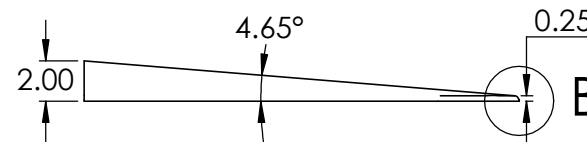

DETAIL A  
SCALE 1 : 4

DETAIL B  
SCALE 1 : 1

**PROPRIETARY:**  
THE INFORMATION CONTAINED IN THIS DRAWING IS THE SOLE PROPERTY OF **SAFEPATH PRODUCTS**. ANY REPRODUCTION IN PART OR AS A WHOLE WITHOUT THE WRITTEN PERMISSION OF SAFEPATH PRODUCTS IS PROHIBITED.

**CONTACTS:**  
**SafePath Products:**  
1 800 497 2003  
**Support:**  
info@safepathproducts.com  
**Sales:**  
quote@safepathproducts.com

|   |            |
|---|------------|
| RAMP MODEL:   | MRAEZ 2100 |
| RAMP HEIGHT:  | 2 INCH     |
| LAST UPDATE:  | 11/5/20    |
| UNLESS OTHERWISE SPECIFIED: DIMENSIONS ARE IN <b>INCHES</b> |            |