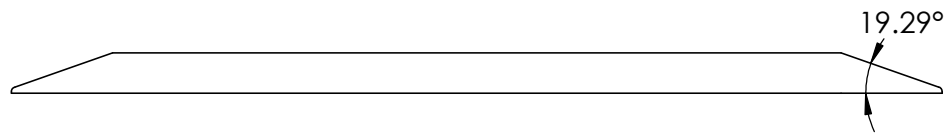

DETAIL A  
SCALE 1 : 4

DETAIL B  
SCALE 1 : 1

**PROPRIETARY:**  
THE INFORMATION CONTAINED IN THIS DRAWING IS THE SOLE PROPERTY OF **SAFEPATH PRODUCTS**. ANY REPRODUCTION IN PART OR AS A WHOLE WITHOUT THE WRITTEN PERMISSION OF SAFEPATH PRODUCTS IS PROHIBITED.

**CONTACTS:**  
**SafePath Products:**  
1 800 497 2003  
**Support:**  
info@safepathproducts.com  
**Sales:**  
quote@safepathproducts.com

|   |            |
|---|------------|
| RAMP MODEL:   | MRAEZ 2100 |
| RAMP HEIGHT:  | 2 INCH     |
| LAST UPDATE:  | 11/5/20    |
| UNLESS OTHERWISE SPECIFIED: DIMENSIONS ARE IN <b>INCHES</b> |            |