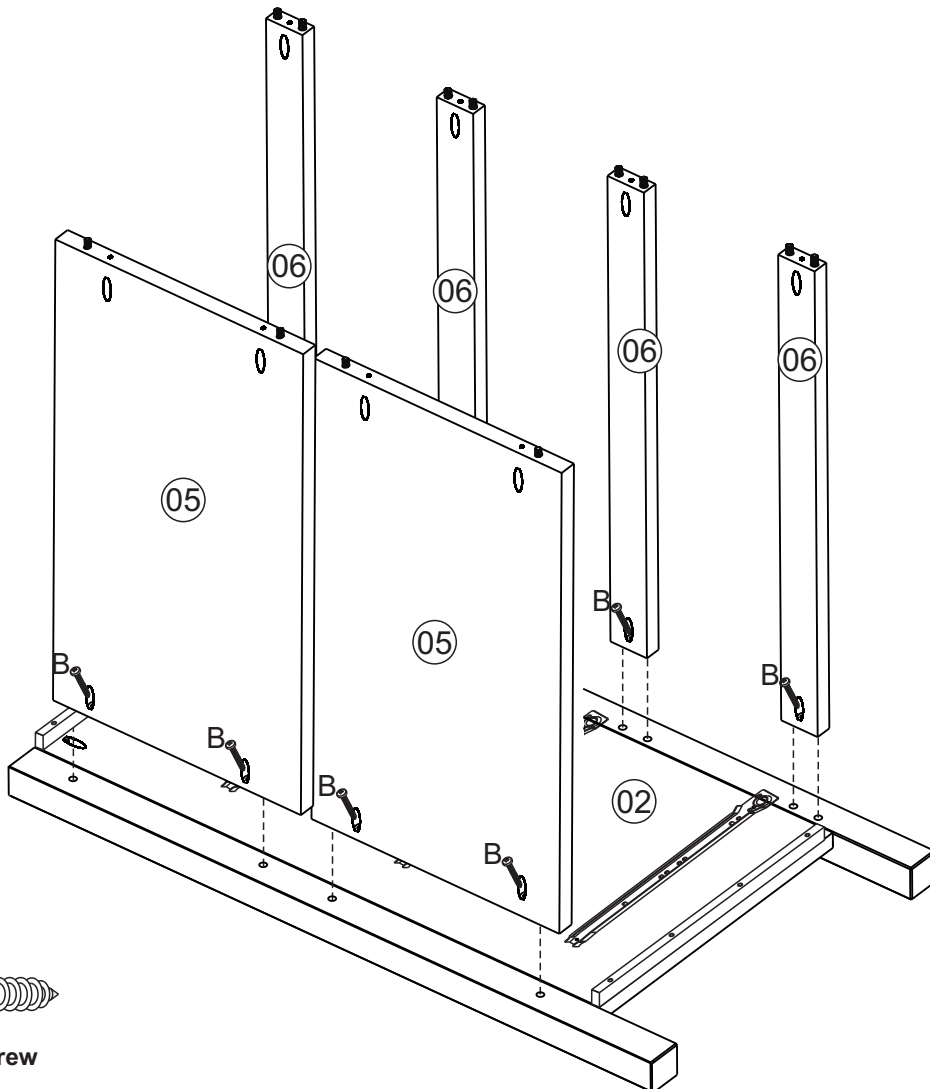

STEP 5

B - 4,0x30 Screw
Qty. 08