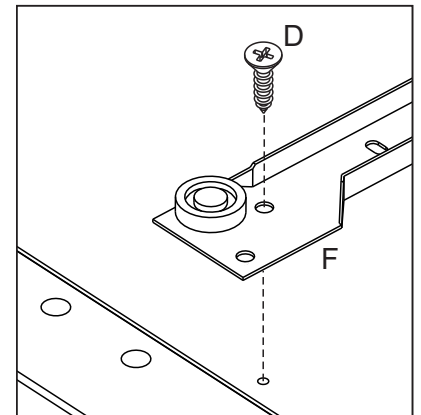

F - Slide Right 330mm
Qty. 06

G - Slide Left 330mm
Qty. 06

H - Slide Right 330mm
Qty. 06

I - Drawer Knob
Qty. 06

J - Plastic wall bracket
Qty. 02

K - Nylon strap 140mm
Qty. 01

L - 6mm
Qty. 02

STEP 2

D - 4,0x14
Qty. 12

E - Slide Left 330mm
Qty. 03

F - Slide Right 330mm
Qty. 03

STEP 3

D - 4,0x14
Qty. 12

A - 8,0x30 Wood Dowel
Qty. 04

E - Slide Left 330mm
Qty. 03

F - Slide Right 330mm
Qty. 03

STEP 4

A - 8,0x30 Wood Dowel
Qty. 72

STEP 5

B - 4,0x30 Screw
Qty. 08

STEP 6

B - 4,0x30 Screw
Qty. 08

STEP 7

B - 4,0x30 Screw
Qty. 08

1x

C - M4x22
Qty. 02

D - 4,0x14 Screw
Qty. 04

G - Slide Left 330mm
Qty. 01

H - Slide Right 330mm
Qty. 01

I - Drawer Knob
Qty. 01

STEP 13

ATTENTION:
Place drawer with the
WARNING label in Top
Drawer Position - as shown.