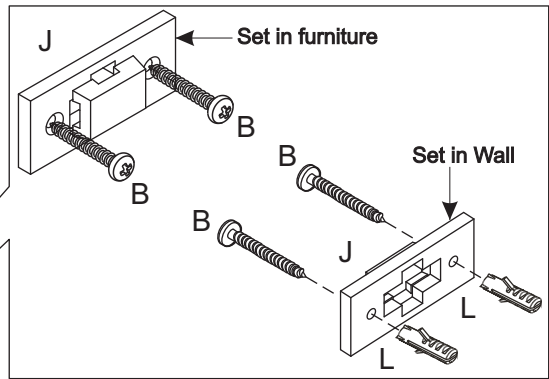

STEP 8

B - 4,0x30 Screw
Qty. 08

STEP 9

B - 4,0x30 Screw
Qty. 04

STEP 10

- 
- B - 4,0x30 Screw**
Qty. 09

STEP 11

- 
- B - 4,0x30 Screw**
Qty. 40

5x

- 
- C - M4x22**
Qty. 10

- 
- D - 4,0x14 Screw**
Qty. 20

- 
- G - Slide Left 330mm**
Qty. 05

- 
- I - Drawer Knob**
Qty. 05

- 
- H - Slide Right 330mm**
Qty. 05

STEP 12

B - 4,0x30 Screw
Qty. 08

1x

C - M4x22
Qty. 02

D - 4,0x14 Screw
Qty. 04

G - Slide Left 330mm
Qty. 01

H - Slide Right 330mm
Qty. 01

I - Drawer Knob
Qty. 01

STEP 13

ATTENTION:
Place drawer with the
WARNING label in Top
Drawer Position - as shown.

Anti-Tip Kit

B - 4,0x30 Screw
Qty. 04

J - Plastic wall bracket
Qty. 02

K - Nylon strap 140mm
Qty. 01

L - Plastic screw anchor 6mm
Qty. 02