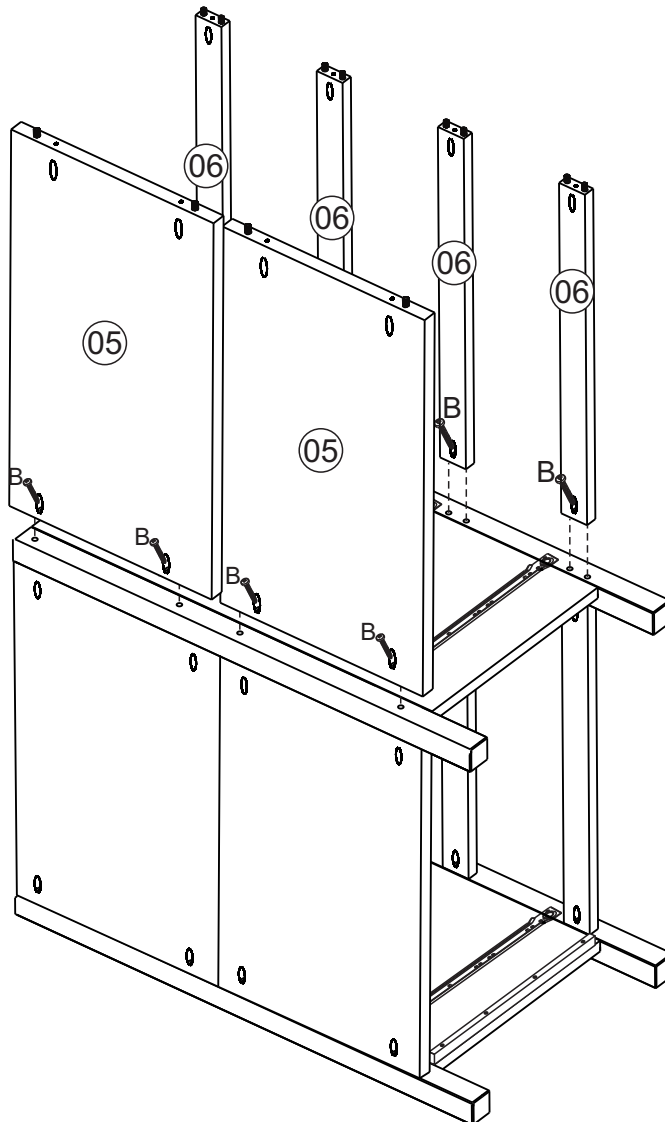

STEP 4

A - 8,0x30 Wood Dowel
Qty. 72

STEP 5

B - 4,0x30 Screw
Qty. 08

STEP 6

B - 4,0x30 Screw
Qty. 08

STEP 7

B - 4,0x30 Screw
Qty. 08

5x

- 
- C - M4x22**
Qty. 10

- 
- D - 4,0x14 Screw**
Qty. 20

- 
- G - Slide Left 330mm**
Qty. 05

- 
- I - Drawer Knob**
Qty. 05

- 
- H - Slide Right 330mm**
Qty. 05

STEP 12

B - 4,0x30 Screw
Qty. 08

1x

C - M4x22
Qty. 02

D - 4,0x14 Screw
Qty. 04

G - Slide Left 330mm
Qty. 01

H - Slide Right 330mm
Qty. 01

I - Drawer Knob
Qty. 01

STEP 13

ATTENTION:
Place drawer with the
WARNING label in Top
Drawer Position - as shown.