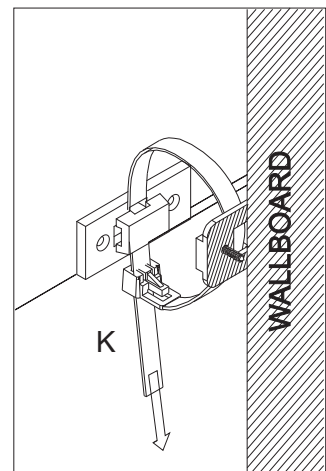

5x

- 
- C - M4x22**
Qty. 10

- 
- D - 4,0x14 Screw**
Qty. 20

- 
- G - Slide Left 330mm**
Qty. 05

- 
- I - Drawer Knob**
Qty. 05

- 
- H - Slide Right 330mm**
Qty. 05

STEP 12

B - 4,0x30 Screw
Qty. 08

1x

C - M4x22
Qty. 02

D - 4,0x14 Screw
Qty. 04

G - Slide Left 330mm
Qty. 01

H - Slide Right 330mm
Qty. 01

I - Drawer Knob
Qty. 01

STEP 13

ATTENTION:
Place drawer with the
WARNING label in Top
Drawer Position - as shown.

Anti-Tip Kit

B - 4,0x30 Screw
Qty. 04

J - Plastic wall bracket
Qty. 02

K - Nylon strap 140mm
Qty. 01

L - Plastic screw anchor 6mm
Qty. 02