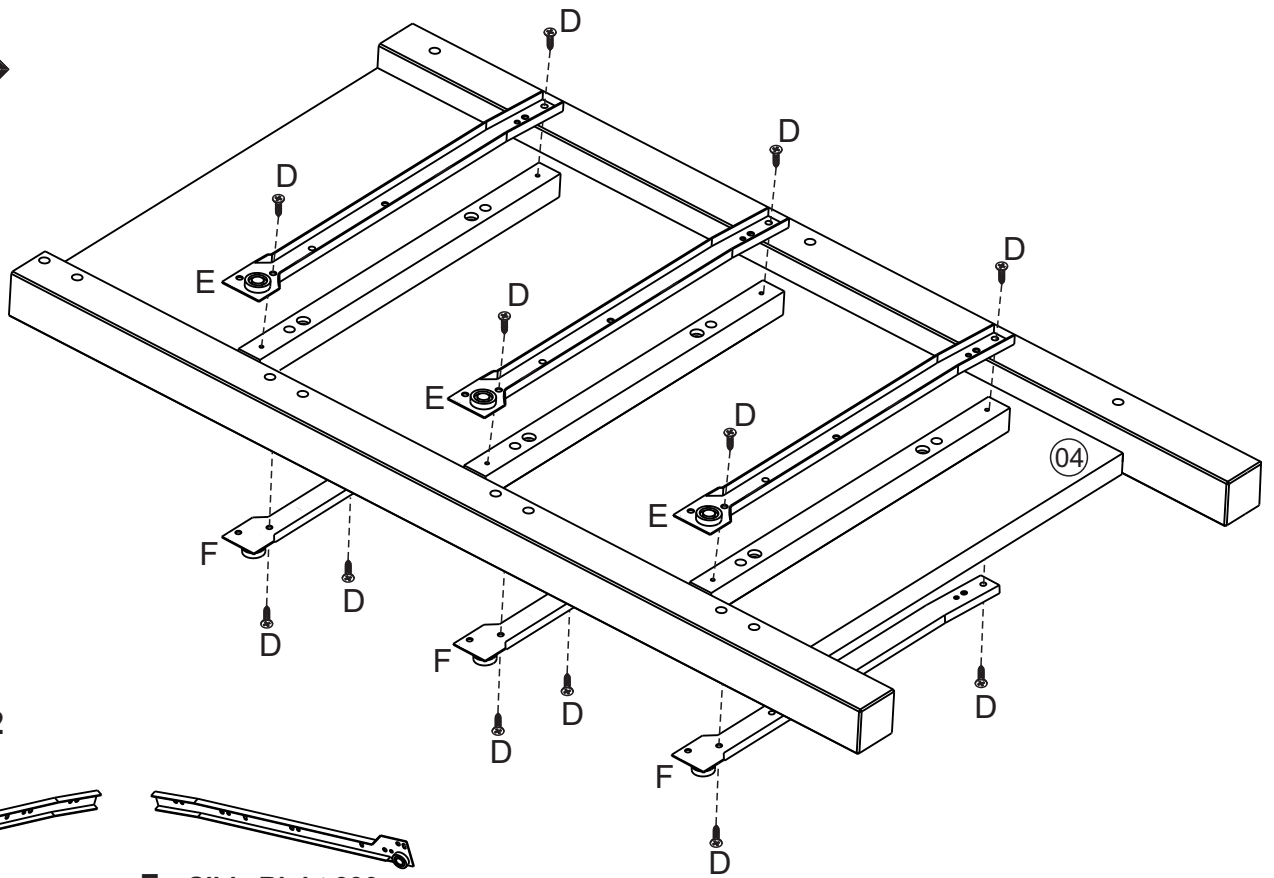

F - Slide Right 330mm
Qty. 06

G - Slide Left 330mm
Qty. 06

H - Slide Right 330mm
Qty. 06

I - Drawer Knob
Qty. 06

J - Plastic wall bracket
Qty. 02

K - Nylon strap 140mm
Qty. 01

L - 6mm
Qty. 02

STEP 2

D - 4,0x14
Qty. 12

E - Slide Left 330mm
Qty. 03

F - Slide Right 330mm
Qty. 03

STEP 3

D - 4,0x14
Qty. 12

A - 8,0x30 Wood Dowel
Qty. 04

E - Slide Left 330mm
Qty. 03

F - Slide Right 330mm
Qty. 03