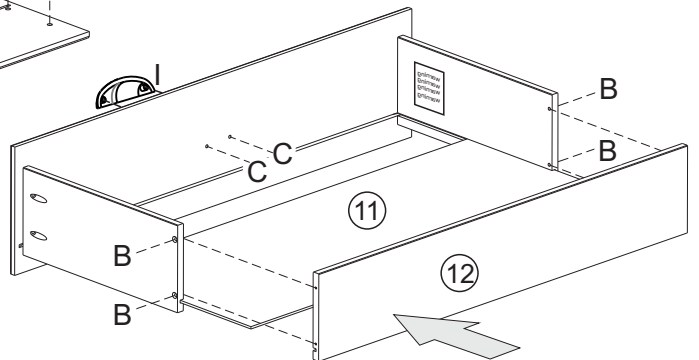

5x

- 
- C - M4x22**
Qty. 10

- 
- D - 4,0x14 Screw**
Qty. 20

- 
- G - Slide Left 330mm**
Qty. 05

- 
- I - Drawer Knob**
Qty. 05

- 
- H - Slide Right 330mm**
Qty. 05

STEP 12

B - 4,0x30 Screw
Qty. 08

1x

C - M4x22
Qty. 02

D - 4,0x14 Screw
Qty. 04

G - Slide Left 330mm
Qty. 01

H - Slide Right 330mm
Qty. 01

I - Drawer Knob
Qty. 01

STEP 13

ATTENTION:
Place drawer with the
WARNING label in Top
Drawer Position - as shown.