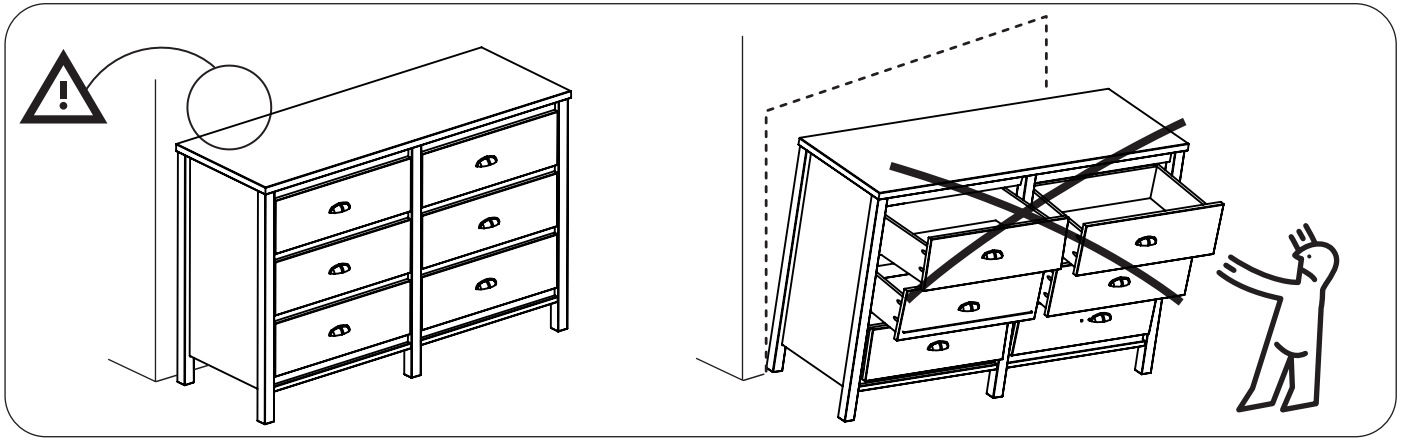

1x

C - M4x22
Qty. 02

D - 4,0x14 Screw
Qty. 04

G - Slide Left 330mm
Qty. 01

H - Slide Right 330mm
Qty. 01

I - Drawer Knob
Qty. 01

STEP 13

ATTENTION:
Place drawer with the
WARNING label in Top
Drawer Position - as shown.