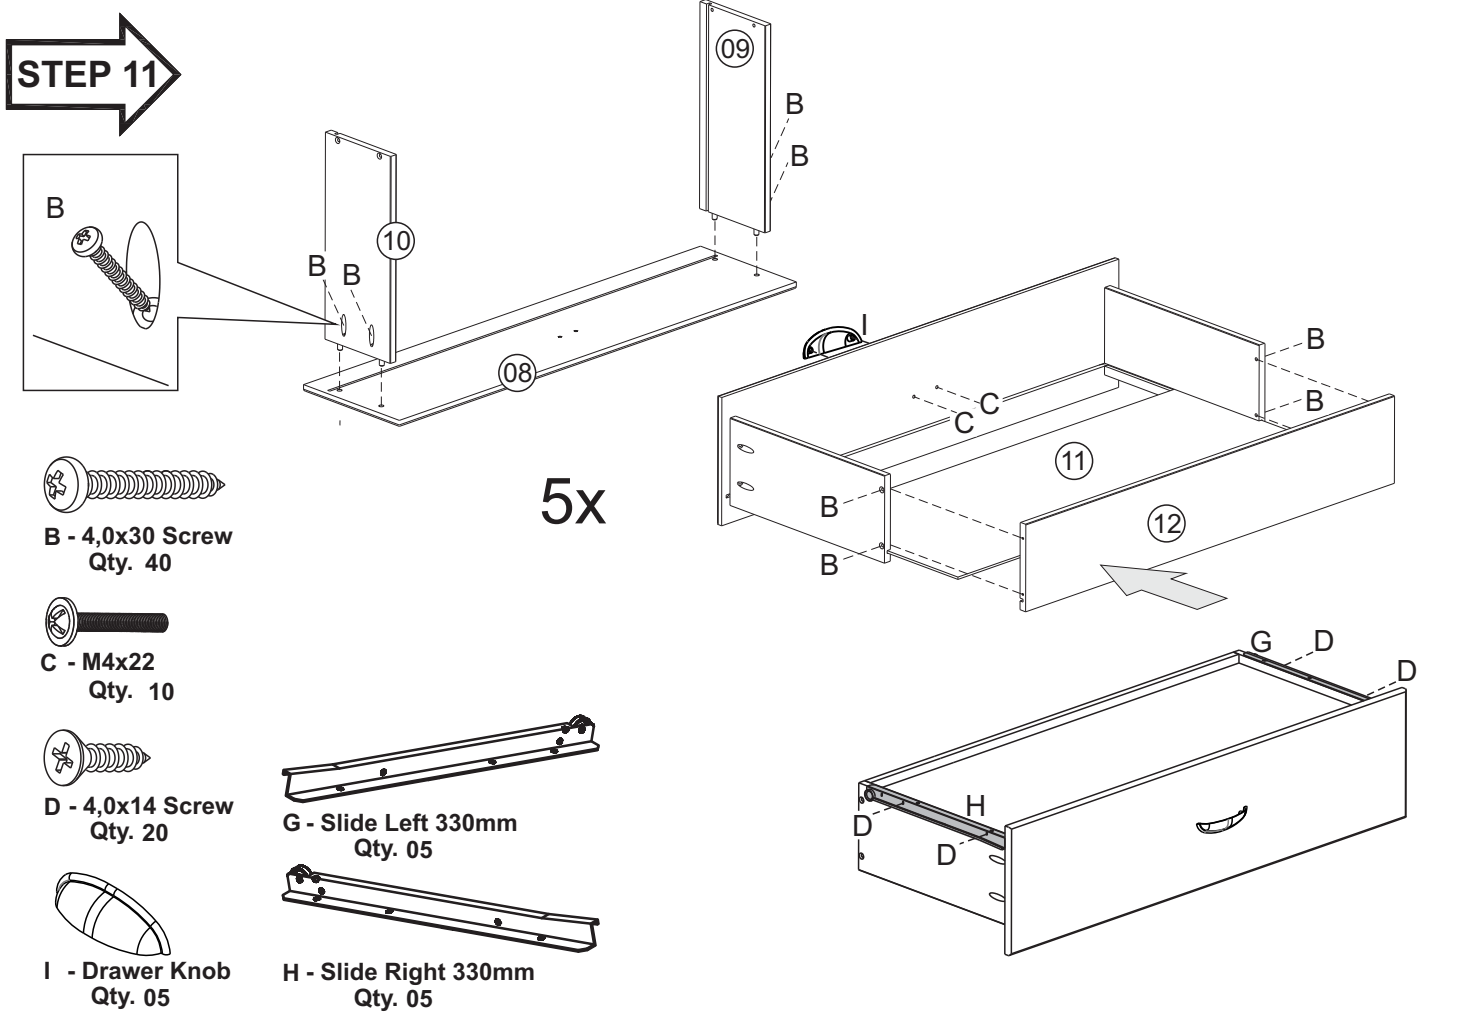

STEP 8

B - 4,0x30 Screw
Qty. 08

STEP 9

B - 4,0x30 Screw
Qty. 04

STEP 10

- 
- B - 4,0x30 Screw**
Qty. 09

STEP 11

- 
- B - 4,0x30 Screw**
Qty. 40

5x

- 
- C - M4x22**
Qty. 10

- 
- D - 4,0x14 Screw**
Qty. 20

- 
- G - Slide Left 330mm**
Qty. 05

- 
- I - Drawer Knob**
Qty. 05

- 
- H - Slide Right 330mm**
Qty. 05

STEP 12

B - 4,0x30 Screw
Qty. 08