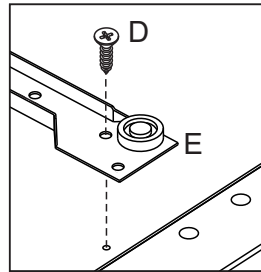

F - Slide Right 330mm
Qty. 06

G - Slide Left 330mm
Qty. 06

H - Slide Right 330mm
Qty. 06

I - Drawer Knob
Qty. 06

J - Plastic wall bracket
Qty. 02

K - Nylon strap 140mm
Qty. 01

L - 6mm
Qty. 02

STEP 2

D - 4,0x14
Qty. 12

E - Slide Left 330mm
Qty. 03

F - Slide Right 330mm
Qty. 03

STEP 3

D - 4,0x14
Qty. 12

A - 8,0x30 Wood Dowel
Qty. 04

E - Slide Left 330mm
Qty. 03

F - Slide Right 330mm
Qty. 03

STEP 4

A - 8,0x30 Wood Dowel
Qty. 72

STEP 5

B - 4,0x30 Screw
Qty. 08

STEP 6

B - 4,0x30 Screw
Qty. 08

STEP 7

B - 4,0x30 Screw
Qty. 08

1x

C - M4x22
Qty. 02

D - 4,0x14 Screw
Qty. 04

G - Slide Left 330mm
Qty. 01

H - Slide Right 330mm
Qty. 01

I - Drawer Knob
Qty. 01

STEP 13

ATTENTION:
Place drawer with the
WARNING label in Top
Drawer Position - as shown.