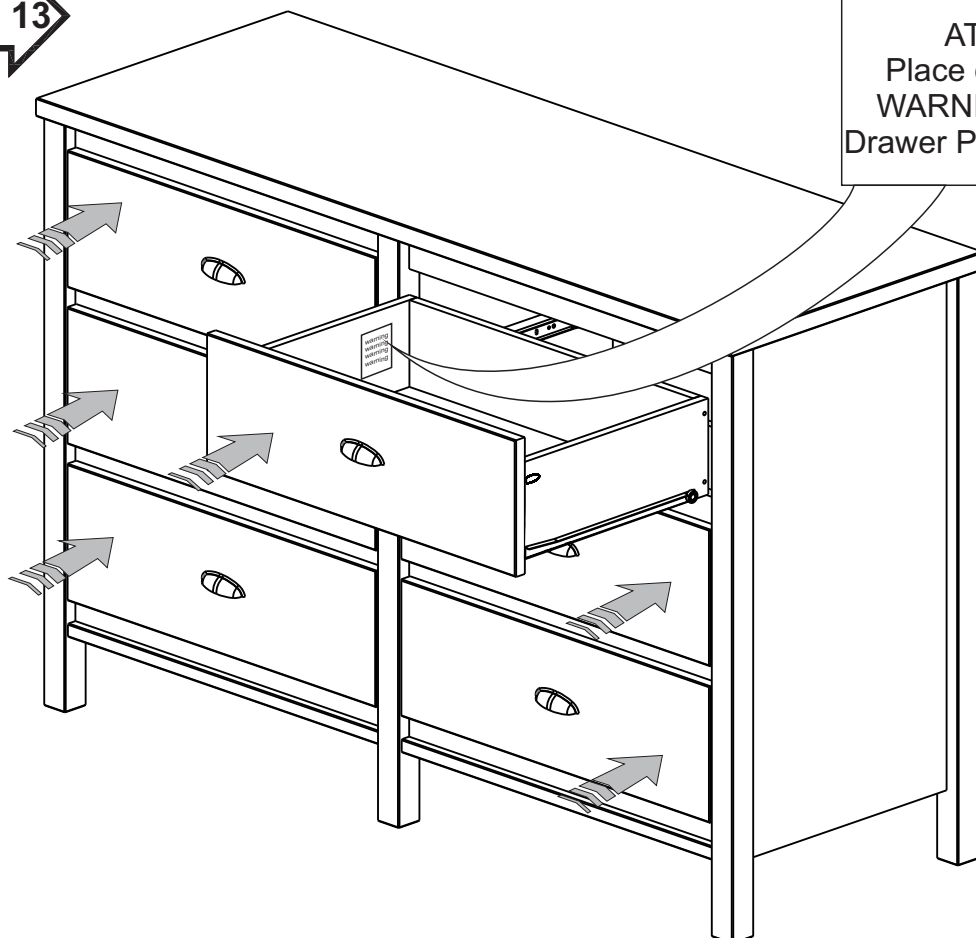

1x

C - M4x22
Qty. 02

D - 4,0x14 Screw
Qty. 04

G - Slide Left 330mm
Qty. 01

H - Slide Right 330mm
Qty. 01

I - Drawer Knob
Qty. 01

STEP 13

ATTENTION:
Place drawer with the
WARNING label in Top
Drawer Position - as shown.