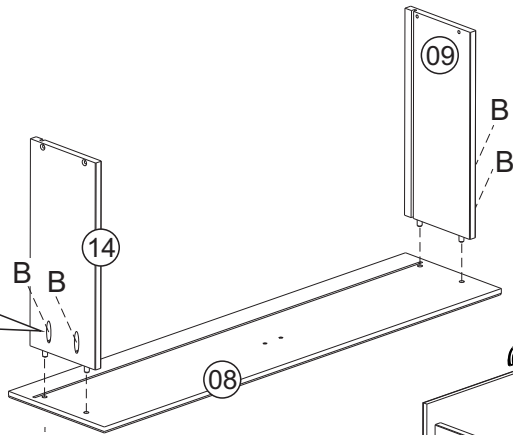

5x

- 
- C - M4x22**
Qty. 10

- 
- D - 4,0x14 Screw**
Qty. 20

- 
- G - Slide Left 330mm**
Qty. 05

- 
- I - Drawer Knob**
Qty. 05

- 
- H - Slide Right 330mm**
Qty. 05

STEP 12

B - 4,0x30 Screw
Qty. 08

1x

C - M4x22
Qty. 02

D - 4,0x14 Screw
Qty. 04

G - Slide Left 330mm
Qty. 01

H - Slide Right 330mm
Qty. 01

I - Drawer Knob
Qty. 01

STEP 13

ATTENTION:
Place drawer with the
WARNING label in Top
Drawer Position - as shown.