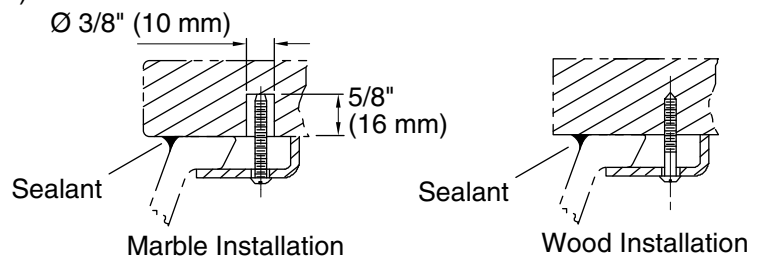

Features

- Oval basin with scalloped texture.
- No faucet holes; requires wall- or counter-mount faucet.
- Glazed underside offers beauty from all angles with console table installation.
- Fits standard 14" x 17" (356 x 432 mm) countertop cutout.

Color tiles intended for reference only.

Color	Code	Description
	0	White
	W2	Earthen White
	K5	Translucent Cashmere

Technical Information

All product dimensions are nominal.

Bowl configuration:	Single
Installation:	Undermount
Bowl area (Only):	Length: 17" (432 mm) Width: 14" (356 mm) Water depth: 5-1/4" (133 mm)
Drain hole:	1-3/4" (44 mm)
Template:	1151011-7, required, not included