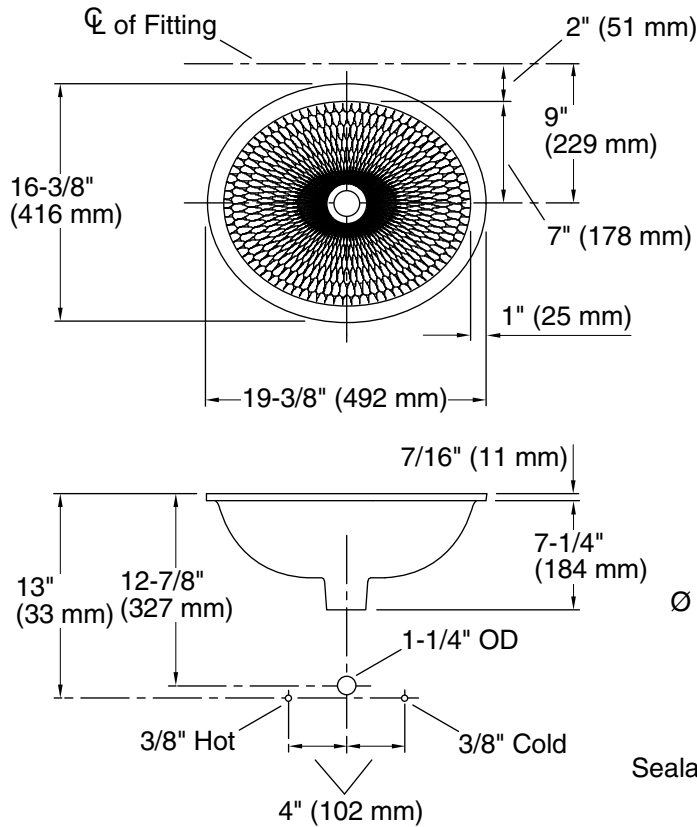

Features

- Oval basin with scalloped texture.
- No faucet holes; requires wall- or counter-mount faucet.
- Glazed underside offers beauty from all angles with console table installation.
- Fits standard 14" x 17" (356 x 432 mm) countertop cutout.

Color tiles intended for reference only.

Color	Code	Description
	0	White
	W2	Earthen White
	K5	Translucent Cashmere

Technical Information

All product dimensions are nominal.

Bowl configuration:	Single
Installation:	Undermount
Bowl area (Only):	Length: 17" (432 mm) Width: 14" (356 mm) Water depth: 5-1/4" (133 mm)
Drain hole:	1-3/4" (44 mm)
Template:	1151011-7, required, not included