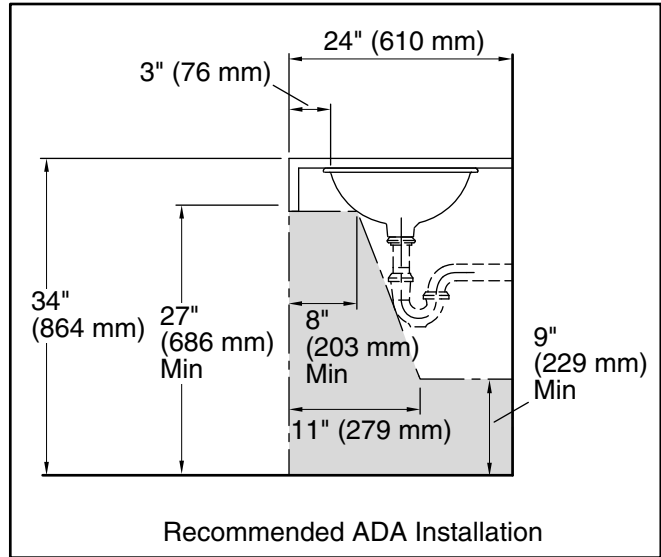

Features

- Oval basin with scalloped texture.
- No faucet holes; requires wall- or counter-mount faucet.
- Glazed underside offers beauty from all angles with console table installation.
- Fits standard 14" x 17" (356 x 432 mm) countertop cutout.

Color tiles intended for reference only.

Color	Code	Description
	0	White
	W2	Earthen White
	K5	Translucent Cashmere

Technical Information

All product dimensions are nominal.

Bowl configuration:	Single
Installation:	Undermount
Bowl area (Only):	Length: 17" (432 mm) Width: 14" (356 mm) Water depth: 5-1/4" (133 mm)
Drain hole:	1-3/4" (44 mm)
Template:	1151011-7, required, not included