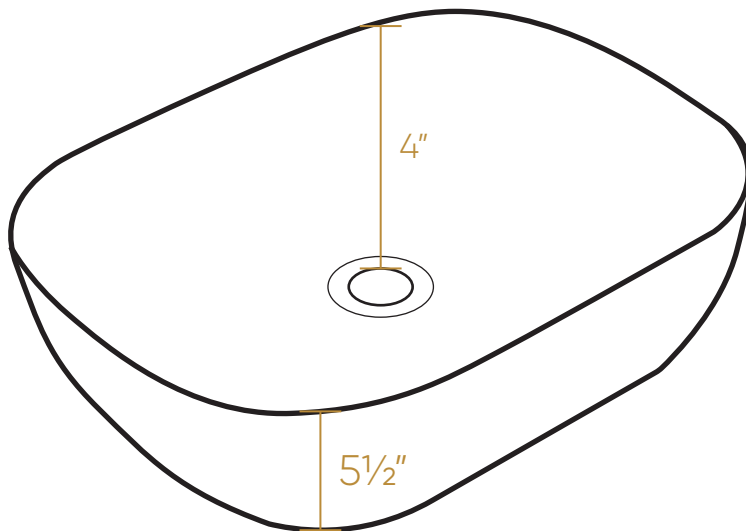

WHITEHAUS  
COLLECTION

WH71333

TOP

ISOMETRIC

16 lbs.

LIVE WITH STYLE!