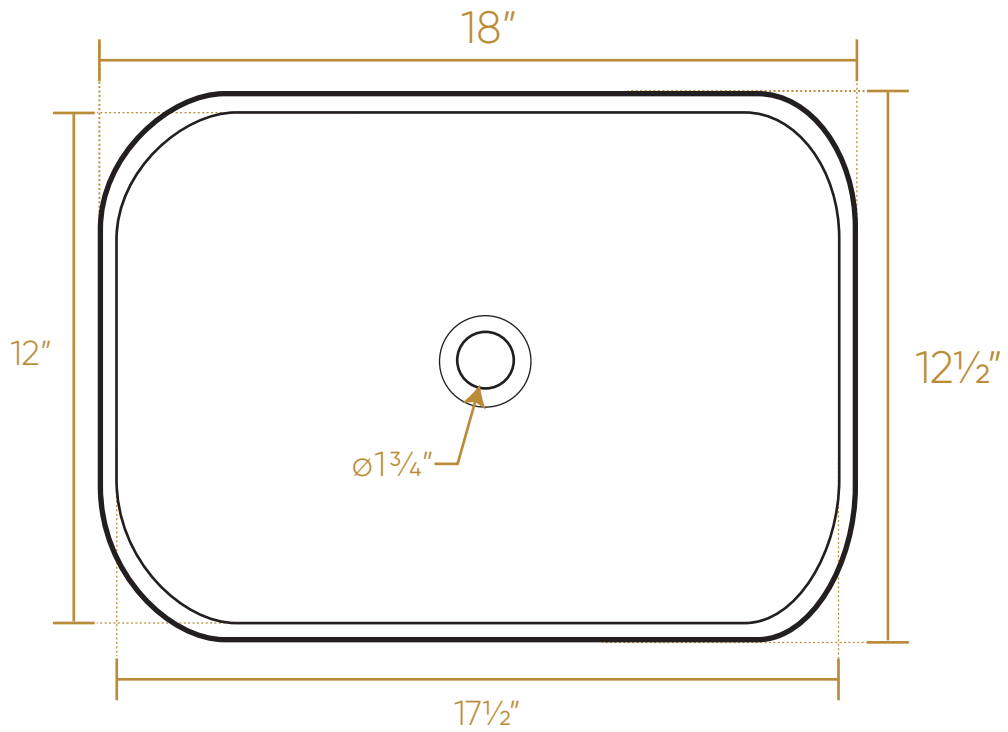

WHITEHAUS  
COLLECTION

WH71333

TOP

ISOMETRIC

16 lbs.

LIVE WITH STYLE!