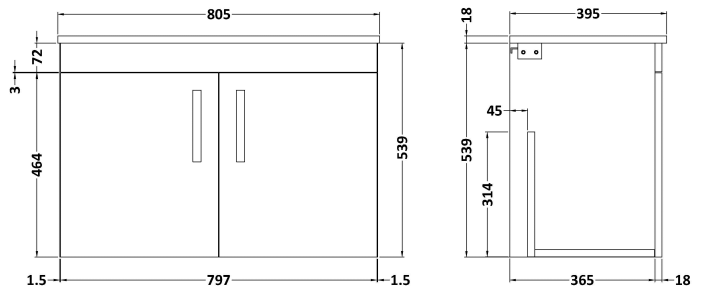

CUSTOMER DATA SHEET

DESCRIPTION:

800 Wall Hung 2-Door & Basin 2

CUSTOMER DATA SHEET - FURNITURE

DESCRIPTION: 800 Wall Hung 2-Door Basin Unit

PRODUCT DIMENSIONS			
Height (mm)	Width (mm)	Depth (mm)	Nett Wgt Kg
540	800	383	15

PACKAGING DIMENSIONS			
Height (mm)	Width (mm)	Depth (mm)	Gross Wgt Kg
405	820	560	15

PACKAGING DATA			
Box Colour	Brown Cardboard Box		
Box Qty	1	Label Colour	White Label
Label Size	100 x 50	Label Qty	2

OUTER BOX DIMENSIONS (If Applicable)			
Height (mm)	Width (mm)	Depth (mm)	Gross Wgt Kg

PRODUCT DETAILS				
Country of Origin	United Kingdom			
Fitting Instruction	No			
Constr' Method	Cam & Wood Dowel			
Cabinet Finish	MFC Textured Woodgrain			
Cab Thickness (mm)	18			
Drawer Included	No			
No of Shelves	0			
Hinge Inc'	Yes, Supplied			
Fixings Inc'	Yes			
Handle Inc'	Yes, Supplied			
Handle Type	Strap			
Certification	FSC	Yes	CE	N/A
Colour	Natural Oak			
Constr' Type	Rigid			
Fascia Finish	MFC Textured Woodgrain			
Fas Thickness (mm)	18			
Drawer Type	Not Applicable			
Hinge Type	95 Degree Clip-On Soft Close			
Adjustable Legs	No, Not Required			
Handle Style	Contemporary			
Waste Shroud	No			

CUSTOMER DATA SHEET - CERAMICS

DESCRIPTION: Minimalist Basin 800mm

PRODUCT DIMENSIONS			
Height (mm)	Width (mm)	Depth (mm)	Nett Wgt Kg
170	800	390	16.9

PACKAGING DIMENSIONS			
Height (mm)	Width (mm)	Depth (mm)	Gross Wgt Kg
400	820	200	16.9