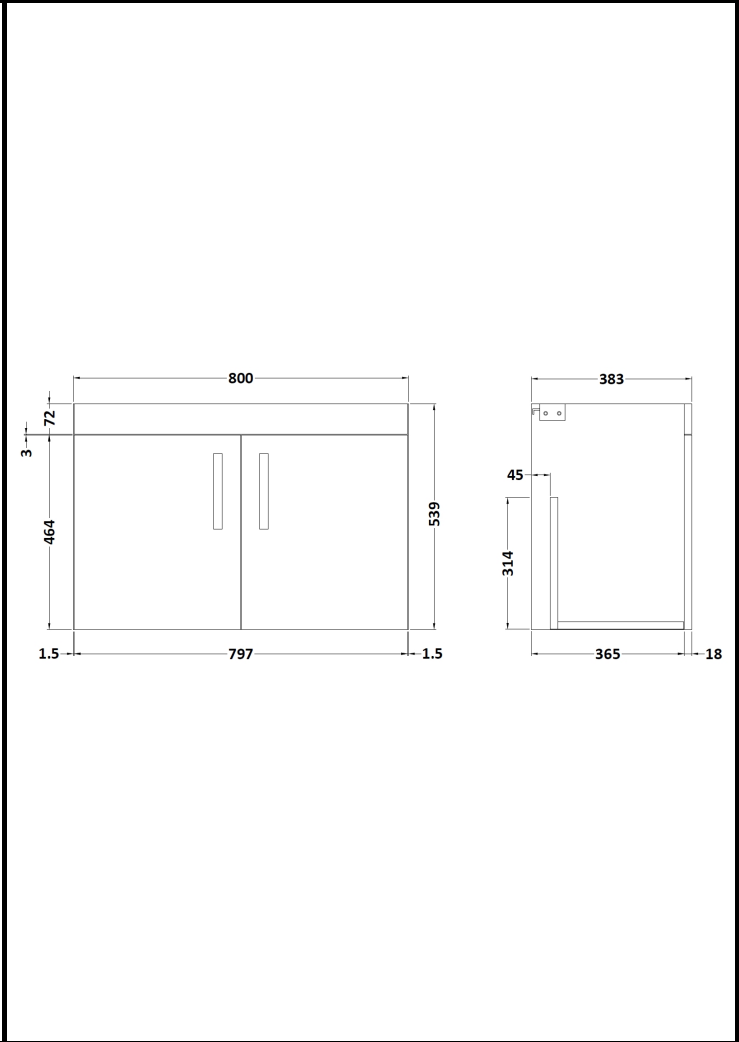

CUSTOMER DATA SHEET

DESCRIPTION:

800 Wall Hung 2-Door & Basin 2

CUSTOMER DATA SHEET - FURNITURE

DESCRIPTION: 800 Wall Hung 2-Door Basin Unit

PRODUCT DIMENSIONS			
Height (mm)	Width (mm)	Depth (mm)	Nett Wgt Kg
540	800	383	15

PACKAGING DIMENSIONS			
Height (mm)	Width (mm)	Depth (mm)	Gross Wgt Kg
405	820	560	15

PACKAGING DATA			
Box Colour	Brown Cardboard Box		
Box Qty	1	Label Colour	White Label
Label Size	100 x 50	Label Qty	2

OUTER BOX DIMENSIONS (If Applicable)			
Height (mm)	Width (mm)	Depth (mm)	Gross Wgt Kg

PRODUCT DETAILS				
Country of Origin	United Kingdom			
Fitting Instruction	No			
Constr' Method	Cam & Wood Dowel			
Cabinet Finish	MFC Textured Woodgrain			
Cab Thickness (mm)	18			
Drawer Included	No			
No of Shelves	0			
Hinge Inc'	Yes, Supplied			
Fixings Inc'	Yes			
Handle Inc'	Yes, Supplied			
Handle Type	Strap			
Certification	FSC	Yes	CE	N/A
Colour	Natural Oak			
Constr' Type	Rigid			
Fascia Finish	MFC Textured Woodgrain			
Fas Thickness (mm)	18			
Drawer Type	Not Applicable			
Hinge Type	95 Degree Clip-On Soft Close			
Adjustable Legs	No, Not Required			
Handle Style	Contemporary			
Waste Shroud	No			

CUSTOMER DATA SHEET - CERAMICS

DESCRIPTION: Minimalist Basin 800mm

PRODUCT DIMENSIONS			
Height (mm)	Width (mm)	Depth (mm)	Nett Wgt Kg
170	800	390	16.9

PACKAGING DIMENSIONS			
Height (mm)	Width (mm)	Depth (mm)	Gross Wgt Kg
400	820	200	16.9