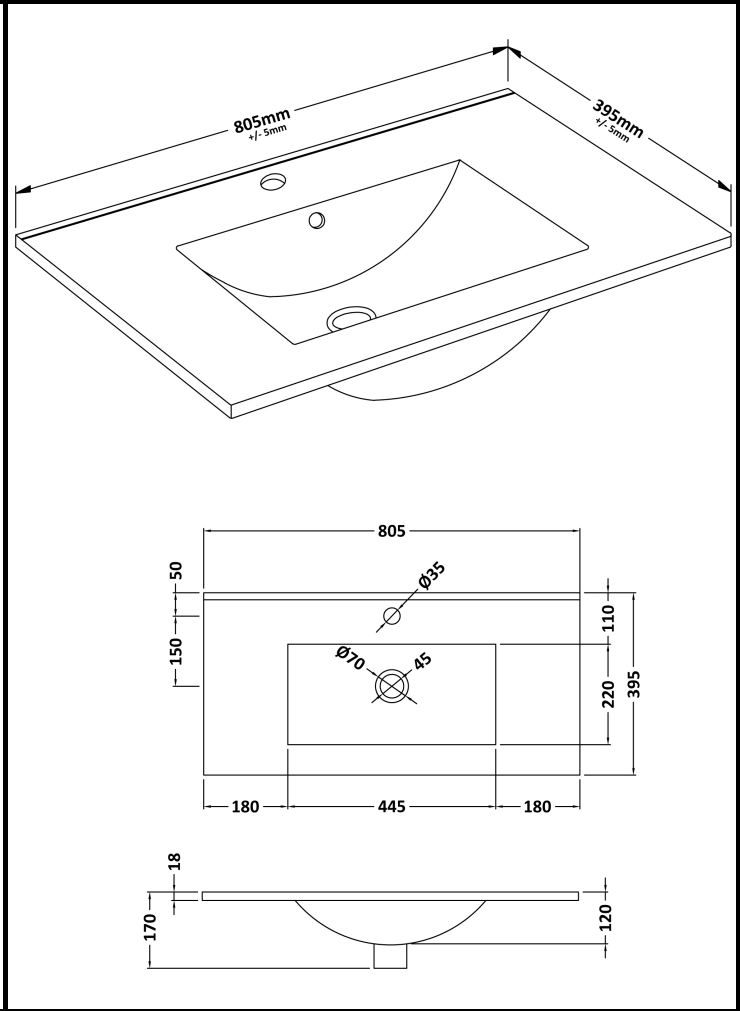

CUSTOMER DATA SHEET

DESCRIPTION:

800 Wall Hung 2-Door & Basin 2

CUSTOMER DATA SHEET - FURNITURE

DESCRIPTION: 800 Wall Hung 2-Door Basin Unit

PRODUCT DIMENSIONS			
Height (mm)	Width (mm)	Depth (mm)	Nett Wgt Kg
540	800	383	15

PACKAGING DIMENSIONS			
Height (mm)	Width (mm)	Depth (mm)	Gross Wgt Kg
405	820	560	15

PACKAGING DATA			
Box Colour	Brown Cardboard Box		
Box Qty	1	Label Colour	White Label
Label Size	100 x 50	Label Qty	2

OUTER BOX DIMENSIONS (If Applicable)			
Height (mm)	Width (mm)	Depth (mm)	Gross Wgt Kg

PRODUCT DETAILS				
Country of Origin	United Kingdom			
Fitting Instruction	No			
Constr' Method	Cam & Wood Dowel			
Cabinet Finish	MFC Textured Woodgrain			
Cab Thickness (mm)	18			
Drawer Included	No			
No of Shelves	0			
Hinge Inc'	Yes, Supplied			
Fixings Inc'	Yes			
Handle Inc'	Yes, Supplied			
Handle Type	Strap			
Certification	FSC	Yes	CE	N/A
Colour	Natural Oak			
Constr' Type	Rigid			
Fascia Finish	MFC Textured Woodgrain			
Fas Thickness (mm)	18			
Drawer Type	Not Applicable			
Hinge Type	95 Degree Clip-On Soft Close			
Adjustable Legs	No, Not Required			
Handle Style	Contemporary			
Waste Shroud	No			

CUSTOMER DATA SHEET - CERAMICS

DESCRIPTION: Minimalist Basin 800mm

PRODUCT DIMENSIONS			
Height (mm)	Width (mm)	Depth (mm)	Nett Wgt Kg
170	800	390	16.9

PACKAGING DIMENSIONS			
Height (mm)	Width (mm)	Depth (mm)	Gross Wgt Kg
400	820	200	16.9