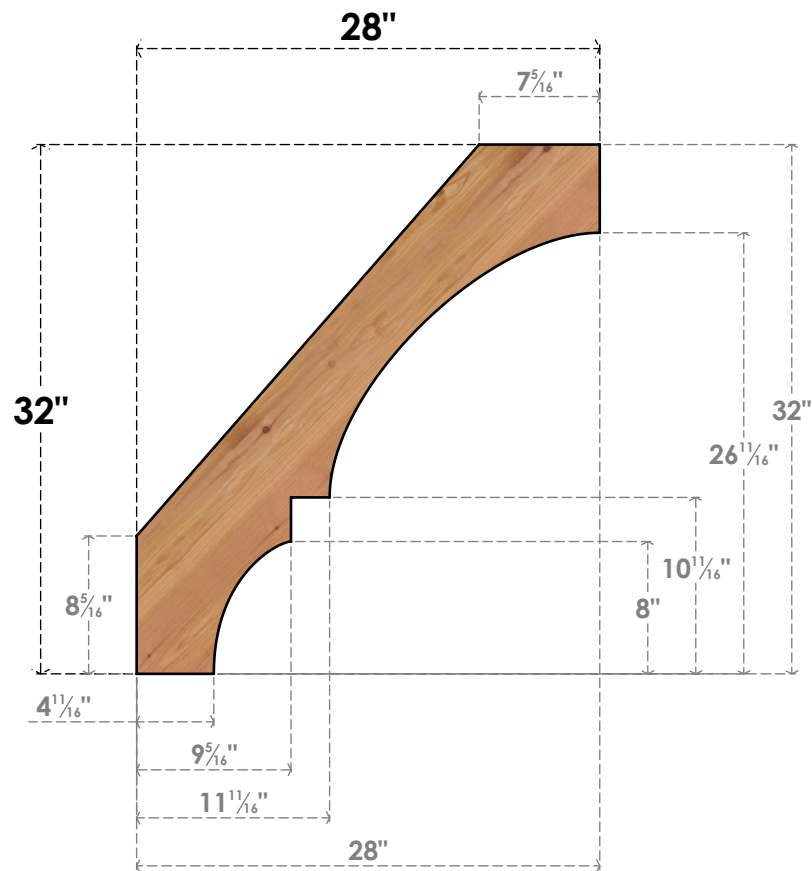

BRC06X28X32BOA00SWR

5 1/2"W X 28"D X 32"H BALBOA SMOOTH BRACE, WESTERN RED CEDAR

SIDE

FRONT

EKENA MILLWORK
 2300 WEST MAIN ST.
 CLARKSVILLE, TX 75426
 TOLL FREE: 866-607-0453
 WWW.EKENAMILLWORK.COM

NOTES

1. INSTALLATION TO BE COMPLETED IN ACCORDANCE WITH MANUFACTURER'S SPECIFICATIONS.
2. DRAWING MAY NOT BE TO SCALE
3. THIS DRAWING IS INTENDED FOR DESIGN AND PLANNING PURPOSES ONLY.
4. ALL INFORMATION CONTAINED HEREIN WAS CURRENT AT THE TIME OF DEVELOPMENT BUT MUST BE REVIEWED AND APPROVED BY THE PRODUCT MANUFACTURER TO BE CONSIDERED ACCURATE.
5. PRODUCTS ARE NOT KILN DRIED. THIS ITEM IS UNIQUE AND WILL CONTAIN THE NATURAL VARIATIONS THAT THE WOOD SPECIES OFFERS. THIS MAY RESULT IN VARIATIONS UP TO 1/4"