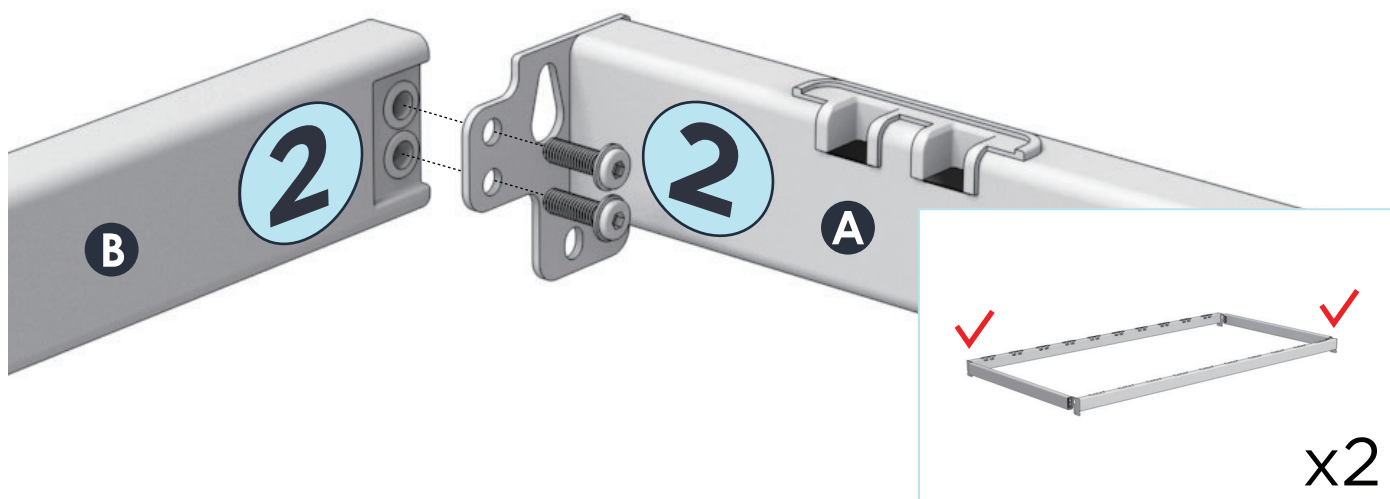

**safe sourcing
practices**

MATCH THE NUMBERS
- easy assembly by matching
numbered parts

Twin, Twin XL

A x 2pcs

B x 2pcs

C x 2pcs

D x 2pcs

E x 10pcs

x 12pcs

x 1pc

1

2

3

4

*Make sure **parts A and B** are **well-aligned** on both sides before tightening the screws.

5

*Make sure **parts A and B** are **well-aligned** on both sides before tightening the screws.

6

*Make sure **parts A and B** are **well-aligned** on both sides before tightening the screws.

7

E x 10

8

Having the mattress slide side to side is no fun. That is why we include two non-slip taped slats to ease your bedtime routine.