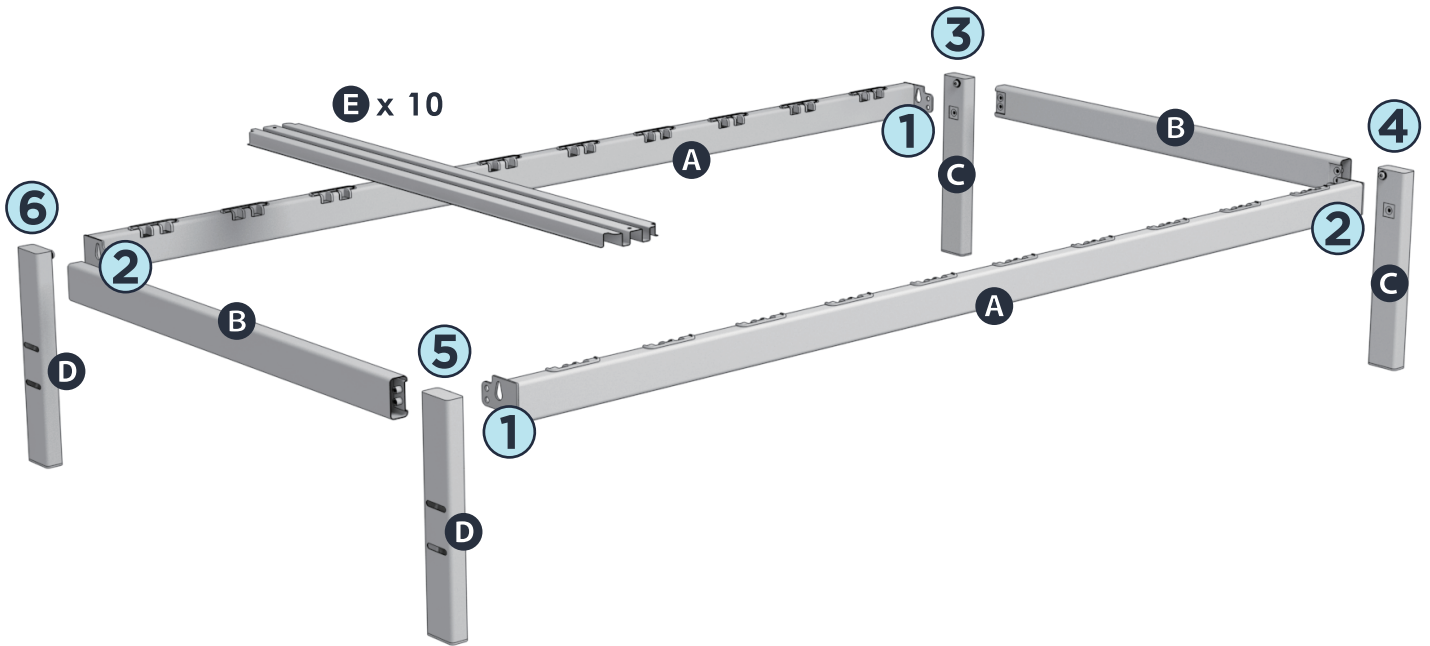

**safe sourcing
practices**

MATCH THE NUMBERS
- easy assembly by matching
numbered parts

Twin, Twin XL

A x 2pcs

B x 2pcs

C x 2pcs

D x 2pcs

E x 10pcs

x 12pcs

x 1pc

1

2

3

4

*Make sure **parts A and B** are **well-aligned** on both sides before tightening the screws.

5

*Make sure **parts A and B** are **well-aligned** on both sides before tightening the screws.

6

*Make sure **parts A and B** are **well-aligned** on both sides before tightening the screws.

7

E x 10

8

Having the mattress slide side to side is no fun. That is why we include two non-slip taped slats to ease your bedtime routine.