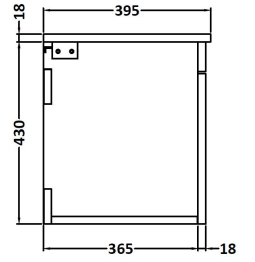

# CUSTOMER DATA SHEET - FURNITURE

**DESCRIPTION:** 800 Wall Hung Single Drawer Basin Unit

PRODUCT DIMENSIONS			
Height (mm)	Width (mm)	Depth (mm)	Nett Wgt Kg
430	800	383	19

PACKAGING DIMENSIONS			
Height (mm)	Width (mm)	Depth (mm)	Gross Wgt Kg
405	820	450	19

PACKAGING DATA			
Box Colour	Brown Cardboard Box		
Box Qty	1	Label Colour	White Label
Label Size	100 x 50	Label Qty	2

OUTER BOX DIMENSIONS (If Applicable)			
Height (mm)	Width (mm)	Depth (mm)	Gross Wgt Kg

# CUSTOMER DATA SHEET - FURNITURE

**DESCRIPTION:** 800 Worktop (805X390x18mm)

### PRODUCT DIMENSIONS

Height (mm)	Width (mm)	Depth (mm)	Nett Wgt Kg
18	805	390	3.5