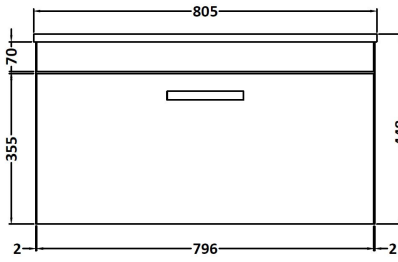

# CUSTOMER DATA SHEET - FURNITURE

**DESCRIPTION:** 800 Wall Hung Single Drawer Basin Unit

PRODUCT DIMENSIONS			
Height (mm)	Width (mm)	Depth (mm)	Nett Wgt Kg
430	800	383	19

PACKAGING DIMENSIONS			
Height (mm)	Width (mm)	Depth (mm)	Gross Wgt Kg
405	820	450	19

PACKAGING DATA			
Box Colour	Brown Cardboard Box		
Box Qty	1	Label Colour	White Label
Label Size	100 x 50	Label Qty	2

OUTER BOX DIMENSIONS (If Applicable)			
Height (mm)	Width (mm)	Depth (mm)	Gross Wgt Kg

# CUSTOMER DATA SHEET - FURNITURE

**DESCRIPTION:** 800 Worktop (805X390x18mm)

### PRODUCT DIMENSIONS

Height (mm)	Width (mm)	Depth (mm)	Nett Wgt Kg
18	805	390	3.5