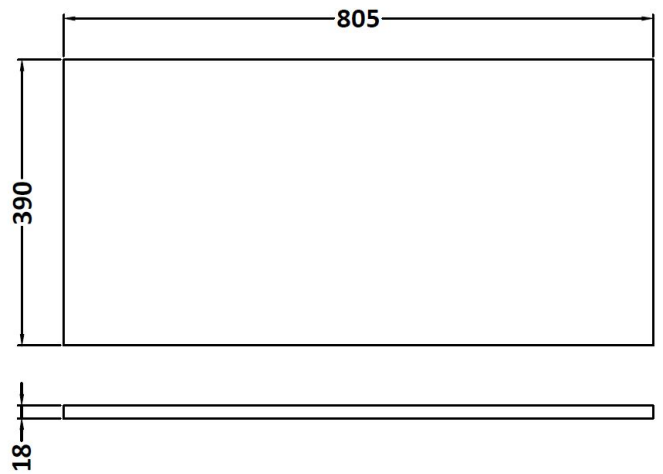

# CUSTOMER DATA SHEET - FURNITURE

**DESCRIPTION:** 800 Wall Hung Single Drawer Basin Unit

PRODUCT DIMENSIONS			
Height (mm)	Width (mm)	Depth (mm)	Nett Wgt Kg
430	800	383	19

PACKAGING DIMENSIONS			
Height (mm)	Width (mm)	Depth (mm)	Gross Wgt Kg
405	820	450	19

PACKAGING DATA			
Box Colour	Brown Cardboard Box		
Box Qty	1	Label Colour	White Label
Label Size	100 x 50	Label Qty	2

OUTER BOX DIMENSIONS (If Applicable)			
Height (mm)	Width (mm)	Depth (mm)	Gross Wgt Kg

# CUSTOMER DATA SHEET - FURNITURE

**DESCRIPTION:** 800 Worktop (805X390x18mm)

### PRODUCT DIMENSIONS

Height (mm)	Width (mm)	Depth (mm)	Nett Wgt Kg
18	805	390	3.5