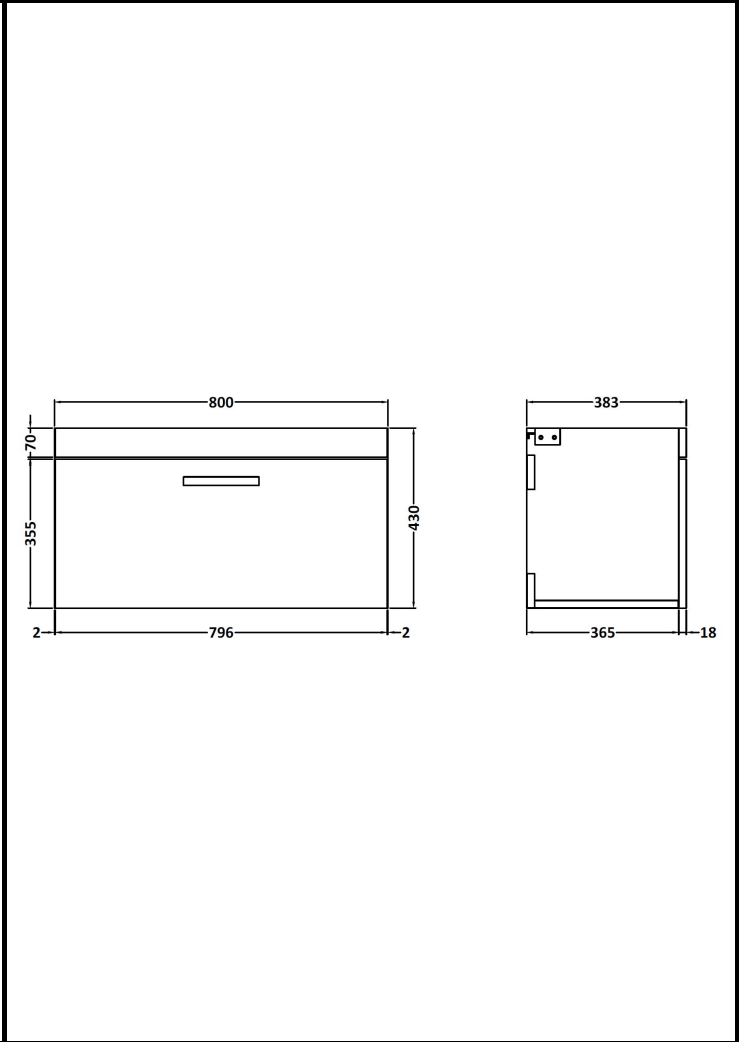

# CUSTOMER DATA SHEET - FURNITURE

**DESCRIPTION:** 800 Wall Hung Single Drawer Basin Unit

PRODUCT DIMENSIONS			
Height (mm)	Width (mm)	Depth (mm)	Nett Wgt Kg
430	800	383	19

PACKAGING DIMENSIONS			
Height (mm)	Width (mm)	Depth (mm)	Gross Wgt Kg
405	820	450	19

PACKAGING DATA			
Box Colour	Brown Cardboard Box		
Box Qty	1	Label Colour	White Label
Label Size	100 x 50	Label Qty	2

OUTER BOX DIMENSIONS (If Applicable)			
Height (mm)	Width (mm)	Depth (mm)	Gross Wgt Kg

# CUSTOMER DATA SHEET - FURNITURE

**DESCRIPTION:** 800 Worktop (805X390x18mm)

### PRODUCT DIMENSIONS

Height (mm)	Width (mm)	Depth (mm)	Nett Wgt Kg
18	805	390	3.5