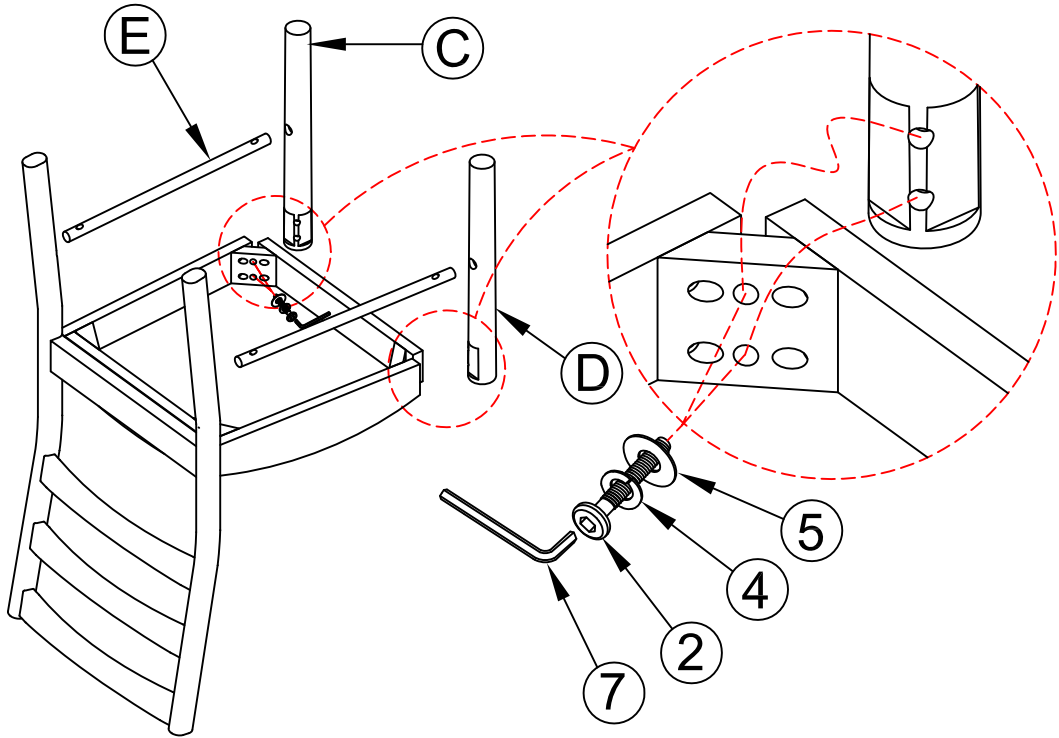

Part List For One			Hardware List For One		
No.	Hardware Description	Q'ty	No.	Hardware Description	Q'ty
A	 Backrest	1pc	1	 Bolt $\text{Ø}1/4" \times 75\text{mm}$	4pcs
			2	 Bolt $\text{Ø}1/4" \times 65\text{mm}$	4pcs
			3	 Bolt $\text{Ø}1/4" \times 40\text{mm}$	2pcs
B	 Seat frame	1pc	4	 Lock washer $\text{Ø}1/4" \times 11 \times 1.5\text{mm}$	10pcs
C	 Front leg	1pc	5	 Flat washer $\text{Ø}1/4" \times 16 \times 1.5\text{mm}$	10pcs
D	 Front leg	1pc	6	 Screw #4 x 35 mm	4pcs
E	 Side support	2pcs	7	 Allen key 4 x 60 mm	1pc

ASSEMBLY TOOLS REQUIRED (NOT INCLUDED)

Step 1

Step 2

Step 3

Step 4

ASSEMBLY INSTRUCTIONS

DINING TABLE

IMPORTANT NOTE :

- 1 PLACE ALL PARTS ON A CLEAN AND SMOOTH SURFACE SUCH AS A RUG OR CARPET TO AVOID THE PARTS FROM BEING SCARTCHED .
- 2 BEFORE YOU BEGIN , KINDLY FOLLOW THE ASSEMBLY INSTRUCTIONS STEP BY STEP
- 3 DO NOT TIGHTEN ALL SCREWS AND BOLTS UNTILL THE TABLE FULLY SET-UP

Part List For One			Hardware List For One		
No.	Hardware Description	Q'ty	No.	Hardware Description	Q'ty
A	 Table top	1pc	1	 Bolt $\text{Ø}5/16'' \times 50\text{mm}$	8pcs
			2	 Lock washer $\text{Ø}5/16'' \times 13 \times 1.5\text{mm}$	8pcs
			3	 Flat washer $\text{Ø}5/16'' \times 16 \times 1.5\text{mm}$	8pcs
B	 Table leaf	1pc	4	 Allen key 4 x 60 mm	1pc
C	 Table Leg	4pcs			