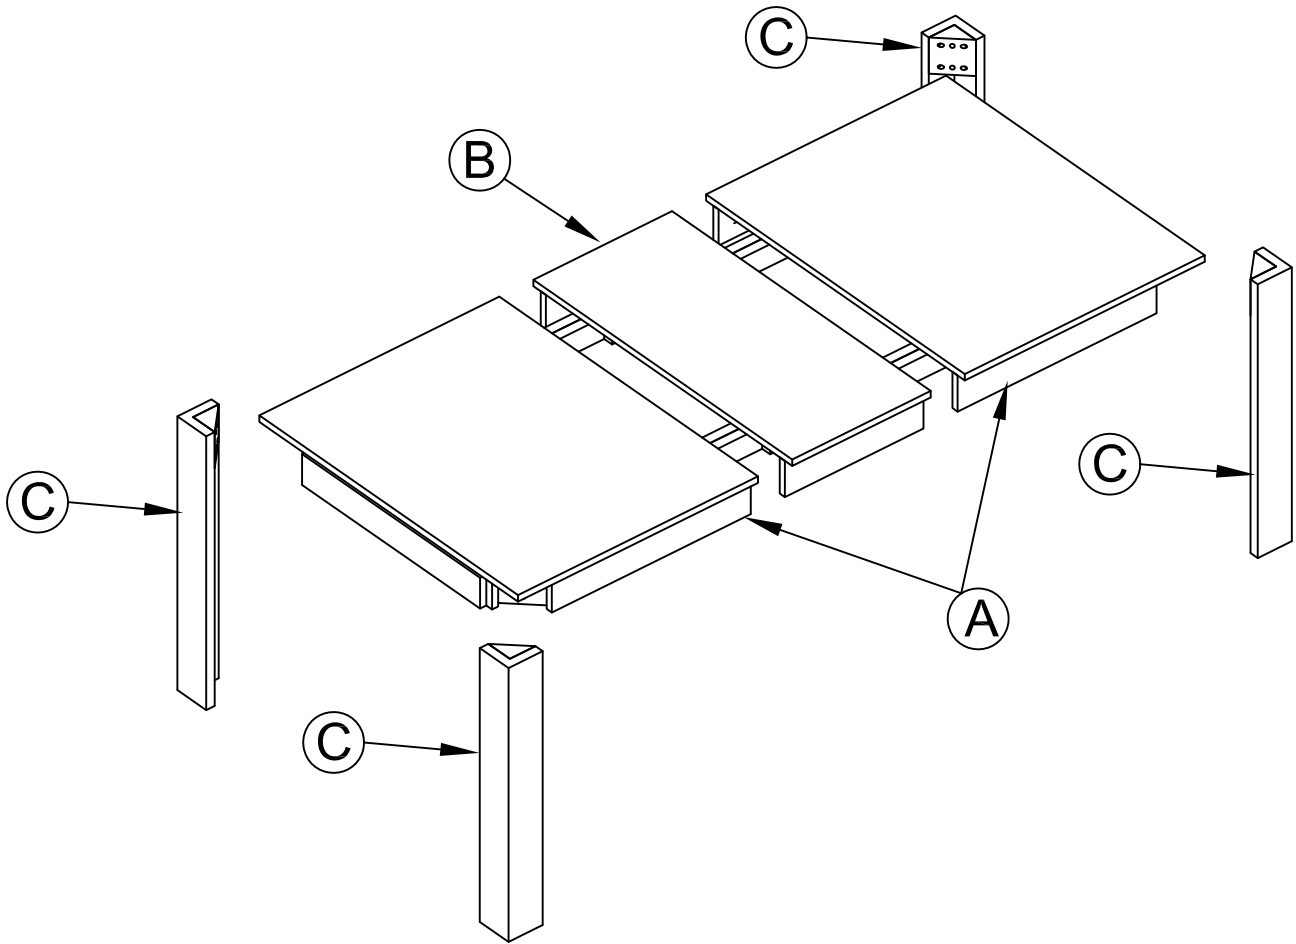

Part List For One			Hardware List For One		
No.	Hardware Description	Q'ty	No.	Hardware Description	Q'ty
A	 Backrest	1pc	1	 Bolt $\text{Ø}1/4" \times 75\text{mm}$	4pcs
			2	 Bolt $\text{Ø}1/4" \times 65\text{mm}$	4pcs
			3	 Bolt $\text{Ø}1/4" \times 40\text{mm}$	2pcs
B	 Seat frame	1pc	4	 Lock washer $\text{Ø}1/4" \times 11 \times 1.5\text{mm}$	10pcs
C	 Front leg	1pc	5	 Flat washer $\text{Ø}1/4" \times 16 \times 1.5\text{mm}$	10pcs
D	 Front leg	1pc	6	 Screw #4 x 35 mm	4pcs
E	 Side support	2pcs	7	 Allen key 4 x 60 mm	1pc

ASSEMBLY TOOLS REQUIRED (NOT INCLUDED)

Step 1

Step 2

Step 3

Step 4

ASSEMBLY INSTRUCTIONS

DINING TABLE

IMPORTANT NOTE :

- 1 PLACE ALL PARTS ON A CLEAN AND SMOOTH SURFACE SUCH AS A RUG OR CARPET TO AVOID THE PARTS FROM BEING SCARTCHED .
- 2 BEFORE YOU BEGIN , KINDLY FOLLOW THE ASSEMBLY INSTRUCTIONS STEP BY STEP
- 3 DO NOT TIGHTEN ALL SCREWS AND BOLTS UNTILL THE TABLE FULLY SET-UP

Part List For One			Hardware List For One		
No.	Hardware Description	Q'ty	No.	Hardware Description	Q'ty
A	 Table top	1pc	1	 Bolt $\text{Ø}5/16'' \times 50\text{mm}$	8pcs
			2	 Lock washer $\text{Ø}5/16'' \times 13 \times 1.5\text{mm}$	8pcs
			3	 Flat washer $\text{Ø}5/16'' \times 16 \times 1.5\text{mm}$	8pcs
B	 Table leaf	1pc	4	 Allen key 4 x 60 mm	1pc
C	 Table Leg	4pcs			