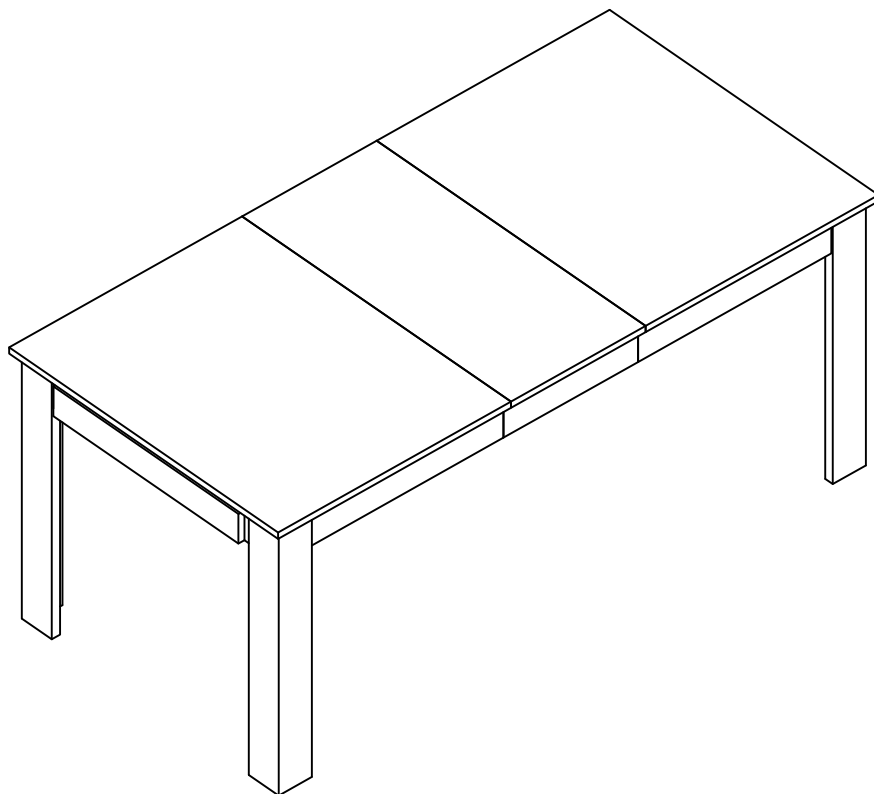

ASSEMBLY INSTRUCTIONS

DINING TABLE

IMPORTANT NOTE :

1. 1 PLACE ALL PARTS ON A CLEAN AND SMOOTH SURFACE SUCH AS A RUG OR CARPET TO AVOID THE PARTS FROM BEING SCARTCHED .
2. 2 BEFORE YOU BEGIN , KINDLY FOLLOW THE ASSEMBLY INSTRUCTIONS STEP BY STEP
3. 3 DO NOT TIGHTEN ALL SCREWS AND BOLTS UNTILL THE TABLE FULLY SET-UP