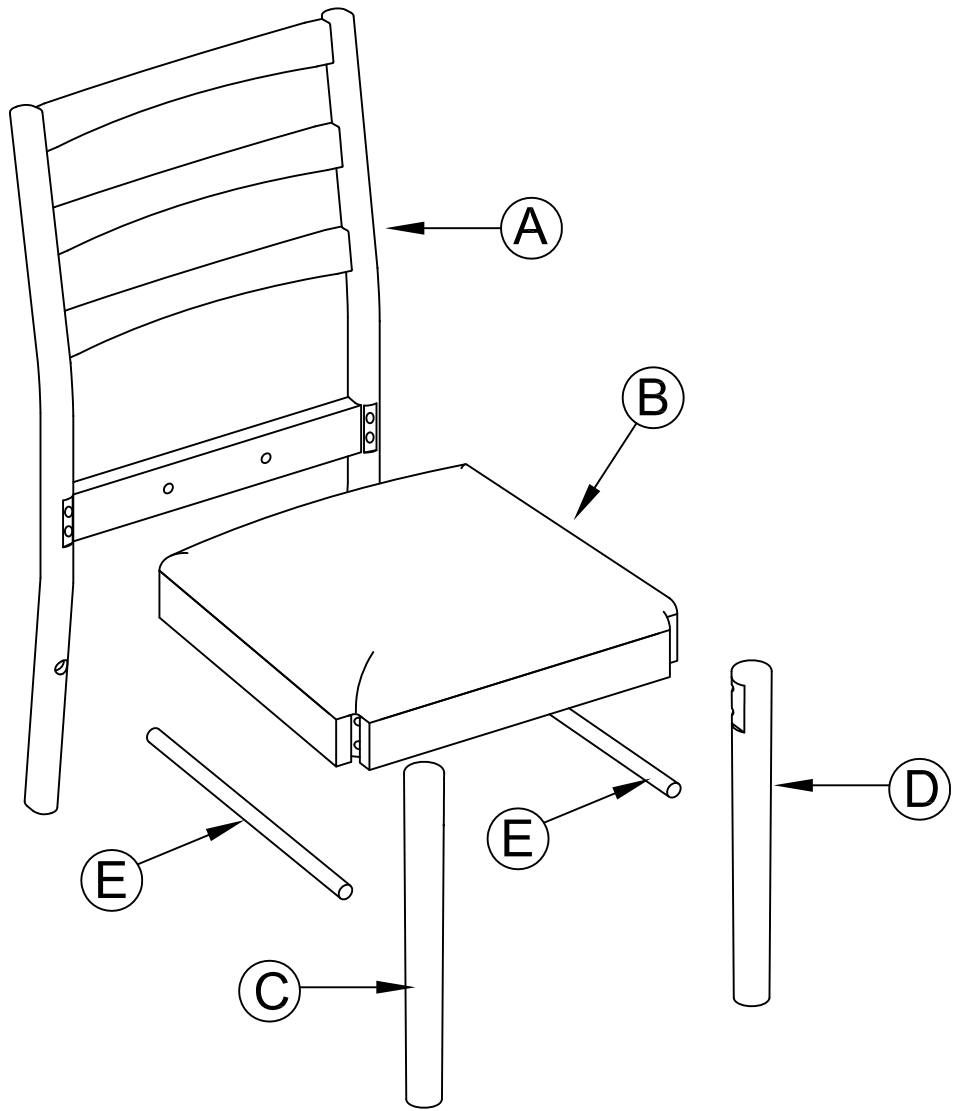

ASSEMBLY INSTRUCTIONS

DINING CHAIR

IMPORTANT NOTE :

- 1 PLACE ALL PARTS ON A CLEAN AND SMOOTH SURFACE SUCH AS A RUG OR CARPET TO AVOID THE PARTS FROM BEING SCARFED .
- 2 BEFORE YOU BEGIN , KINDLY FOLLOW THE ASSEMBLY INSTRUCTIONS STEP BY STEP
- 3 DO NOT TIGHTEN ALL SCREWS AND BOLTS UNTILL THE CHAIR FULLY SET-UP

Part List For One			Hardware List For One		
No.	Hardware Description	Q'ty	No.	Hardware Description	Q'ty
A	 Backrest	1pc	1	 Bolt $\text{Ø}1/4" \times 75\text{mm}$	4pcs
			2	 Bolt $\text{Ø}1/4" \times 65\text{mm}$	4pcs
			3	 Bolt $\text{Ø}1/4" \times 40\text{mm}$	2pcs
B	 Seat frame	1pc	4	 Lock washer $\text{Ø}1/4" \times 11 \times 1.5\text{mm}$	10pcs
C	 Front leg	1pc	5	 Flat washer $\text{Ø}1/4" \times 16 \times 1.5\text{mm}$	10pcs
D	 Front leg	1pc	6	 Screw #4 x 35 mm	4pcs
E	 Side support	2pcs	7	 Allen key 4 x 60 mm	1pc

- 1 PLACE ALL PARTS ON A CLEAN AND SMOOTH SURFACE SUCH AS A RUG OR CARPET TO AVOID THE PARTS FROM BEING SCARTCHED .
- 2 BEFORE YOU BEGIN , KINDLY FOLLOW THE ASSEMBLY INSTRUCTIONS STEP BY STEP
- 3 DO NOT TIGHTEN ALL SCREWS AND BOLTS UNTILL THE TABLE FULLY SET-UP

Part List For One			Hardware List For One		
No.	Hardware Description	Q'ty	No.	Hardware Description	Q'ty
A	 Table top	1pc	1	 Bolt $\text{Ø}5/16'' \times 50\text{mm}$	8pcs
			2	 Lock washer $\text{Ø}5/16'' \times 13 \times 1.5\text{mm}$	8pcs
			3	 Flat washer $\text{Ø}5/16'' \times 16 \times 1.5\text{mm}$	8pcs
B	 Table leaf	1pc	4	 Allen key 4 x 60 mm	1pc
C	 Table Leg	4pcs			