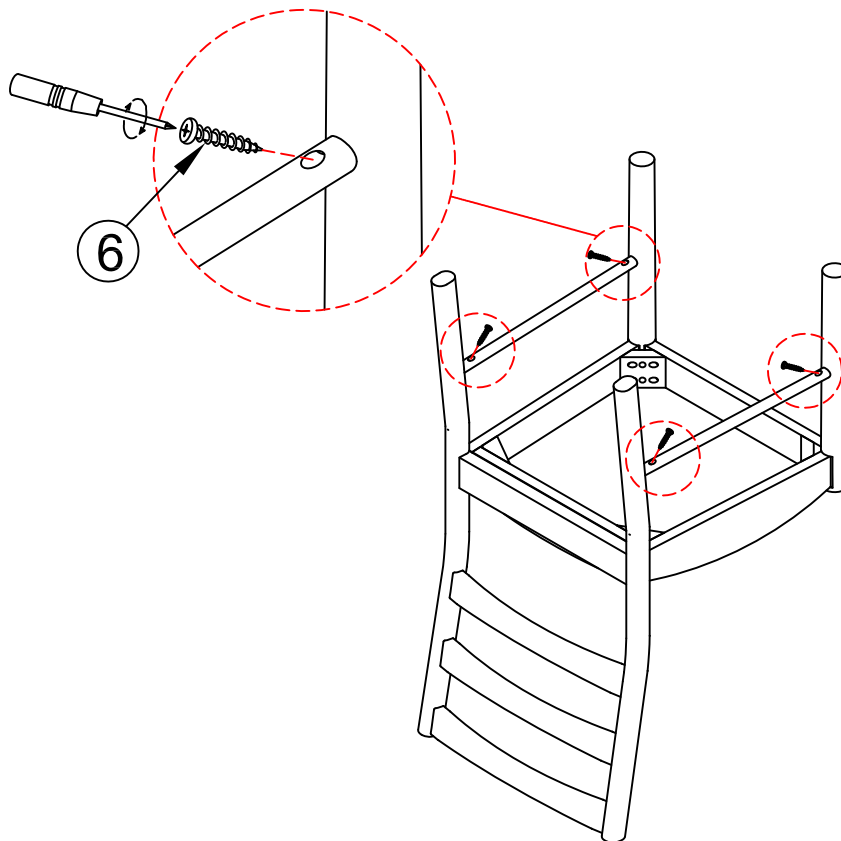

Part List For One			Hardware List For One		
No.	Hardware Description	Q'ty	No.	Hardware Description	Q'ty
A	 Backrest	1pc	1	 Bolt $\text{Ø}1/4" \times 75\text{mm}$	4pcs
			2	 Bolt $\text{Ø}1/4" \times 65\text{mm}$	4pcs
			3	 Bolt $\text{Ø}1/4" \times 40\text{mm}$	2pcs
B	 Seat frame	1pc	4	 Lock washer $\text{Ø}1/4" \times 11 \times 1.5\text{mm}$	10pcs
C	 Front leg	1pc	5	 Flat washer $\text{Ø}1/4" \times 16 \times 1.5\text{mm}$	10pcs
D	 Front leg	1pc	6	 Screw #4 x 35 mm	4pcs
E	 Side support	2pcs	7	 Allen key 4 x 60 mm	1pc

ASSEMBLY TOOLS REQUIRED (NOT INCLUDED)

Step 1

Step 2

Step 3

Step 4

ASSEMBLY INSTRUCTIONS

DINING TABLE

IMPORTANT NOTE :

- 1 PLACE ALL PARTS ON A CLEAN AND SMOOTH SURFACE SUCH AS A RUG OR CARPET TO AVOID THE PARTS FROM BEING SCARTCHED .
- 2 BEFORE YOU BEGIN , KINDLY FOLLOW THE ASSEMBLY INSTRUCTIONS STEP BY STEP
- 3 DO NOT TIGHTEN ALL SCREWS AND BOLTS UNTILL THE TABLE FULLY SET-UP

Part List For One			Hardware List For One		
No.	Hardware Description	Q'ty	No.	Hardware Description	Q'ty
A	 Table top	1pc	1	 Bolt $\text{Ø}5/16'' \times 50\text{mm}$	8pcs
			2	 Lock washer $\text{Ø}5/16'' \times 13 \times 1.5\text{mm}$	8pcs
			3	 Flat washer $\text{Ø}5/16'' \times 16 \times 1.5\text{mm}$	8pcs
B	 Table leaf	1pc	4	 Allen key 4 x 60 mm	1pc
C	 Table Leg	4pcs			