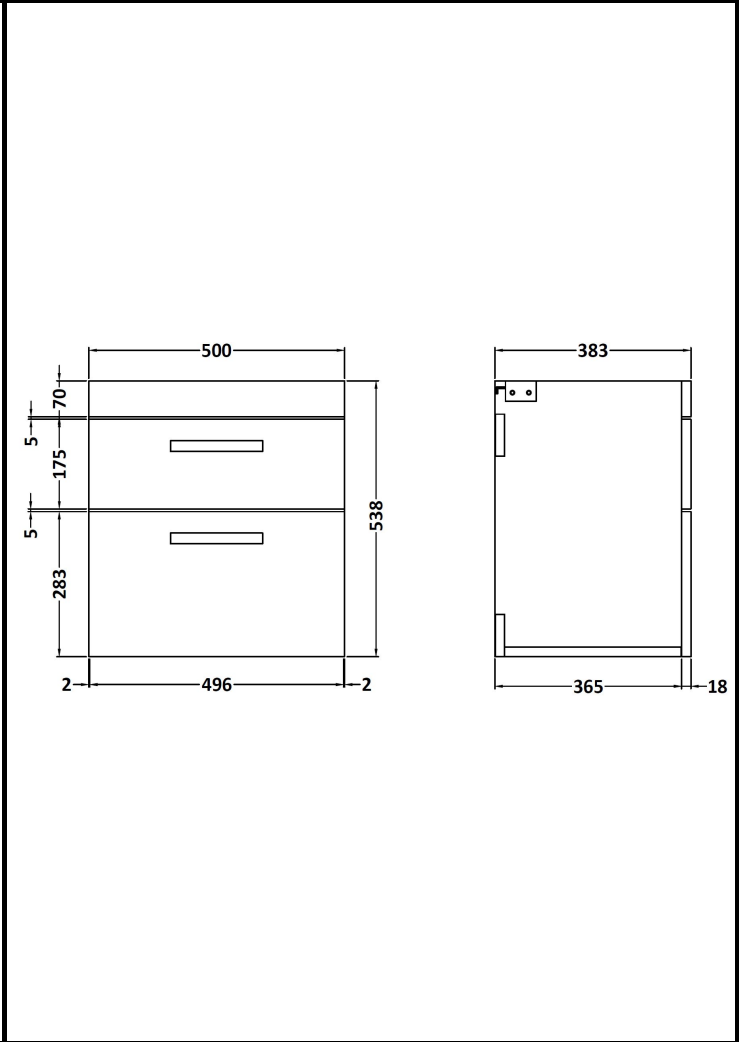

CUSTOMER DATA SHEET

DESCRIPTION:

500 Wh 2-Drawer Vanity With Basin B

CUSTOMER DATA SHEET - FURNITURE

DESCRIPTION: 500 Wall Hung 2-Drawer Basin Unit

PRODUCT DIMENSIONS			
Height (mm)	Width (mm)	Depth (mm)	Nett Wgt Kg
538	500	383	26

PACKAGING DIMENSIONS			
Height (mm)	Width (mm)	Depth (mm)	Gross Wgt Kg
405	520	560	26

PACKAGING DATA			
Box Colour	Brown Cardboard Box		
Box Qty	1	Label Colour	White Label
Label Size	100 x 50	Label Qty	2

OUTER BOX DIMENSIONS (If Applicable)			
Height (mm)	Width (mm)	Depth (mm)	Gross Wgt Kg

PRODUCT DETAILS				
Country of Origin	United Kingdom		Certification	FSC Yes CE N/A
Fitting Instruction	No		Colour	Grey Avola
Constr' Method	Cam & Wood Dowel		Constr' Type	Rigid
Cabinet Finish	MFC Textured Woodgrain		Fascia Finish	MFC Textured Woodgrain
Cab Thickness (mm)	18		Fas Thickness (mm)	18
Drawer Included	Yes		Drawer Type	80mm High Metal Softclose
No of Shelves	0		Hinge Type	Not Applicable
Hinge Inc'	Not Applicable		Adjustable Legs	No, Not Required
Fixings Inc'	Yes		Handle Style	Contemporary
Handle Inc'	Yes, Supplied		Waste Shroud	Yes
Handle Type	Strap			

CUSTOMER DATA SHEET - CERAMICS

DESCRIPTION:

500mm Minimalist Basin 1Th

PRODUCT DIMENSIONS

Height (mm)	Width (mm)	Depth (mm)	Nett Wgt Kg
170	500	390	9

PACKAGING DIMENSIONS

Height (mm)	Width (mm)	Depth (mm)	Gross Wgt Kg
400	520	200	9