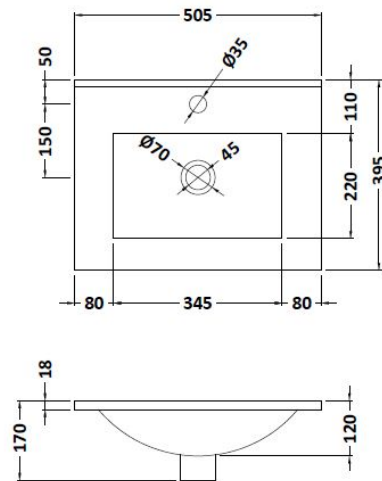

CUSTOMER DATA SHEET

DESCRIPTION:

500 Wh 2-Drawer Vanity With Basin B

CUSTOMER DATA SHEET - FURNITURE

DESCRIPTION: 500 Wall Hung 2-Drawer Basin Unit

PRODUCT DIMENSIONS			
Height (mm)	Width (mm)	Depth (mm)	Nett Wgt Kg
538	500	383	26

PACKAGING DIMENSIONS			
Height (mm)	Width (mm)	Depth (mm)	Gross Wgt Kg
405	520	560	26

PACKAGING DATA			
Box Colour	Brown Cardboard Box		
Box Qty	1	Label Colour	White Label
Label Size	100 x 50	Label Qty	2

OUTER BOX DIMENSIONS (If Applicable)			
Height (mm)	Width (mm)	Depth (mm)	Gross Wgt Kg

PRODUCT DETAILS				
Country of Origin	United Kingdom		Certification	FSC Yes CE N/A
Fitting Instruction	No		Colour	Grey Avola
Constr' Method	Cam & Wood Dowel		Constr' Type	Rigid
Cabinet Finish	MFC Textured Woodgrain		Fascia Finish	MFC Textured Woodgrain
Cab Thickness (mm)	18		Fas Thickness (mm)	18
Drawer Included	Yes		Drawer Type	80mm High Metal Softclose
No of Shelves	0		Hinge Type	Not Applicable
Hinge Inc'	Not Applicable		Adjustable Legs	No, Not Required
Fixings Inc'	Yes		Handle Style	Contemporary
Handle Inc'	Yes, Supplied		Waste Shroud	Yes
Handle Type	Strap			

CUSTOMER DATA SHEET - CERAMICS

DESCRIPTION:

500mm Minimalist Basin 1Th

PRODUCT DIMENSIONS

Height (mm)	Width (mm)	Depth (mm)	Nett Wgt Kg
170	500	390	9

PACKAGING DIMENSIONS

Height (mm)	Width (mm)	Depth (mm)	Gross Wgt Kg
400	520	200	9