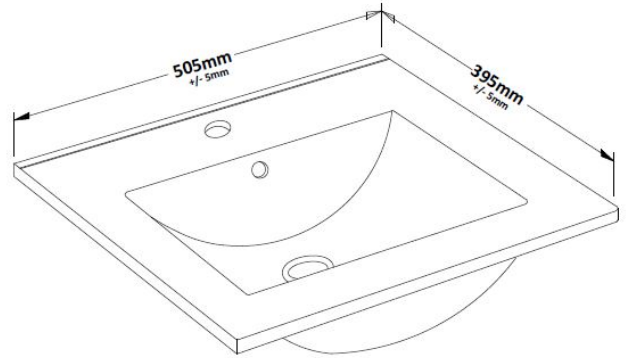

CUSTOMER DATA SHEET

DESCRIPTION:

500 Wh 2-Drawer Vanity With Basin B

CUSTOMER DATA SHEET - FURNITURE

DESCRIPTION: 500 Wall Hung 2-Drawer Basin Unit

PRODUCT DIMENSIONS			
Height (mm)	Width (mm)	Depth (mm)	Nett Wgt Kg
538	500	383	26

PACKAGING DIMENSIONS			
Height (mm)	Width (mm)	Depth (mm)	Gross Wgt Kg
405	520	560	26

PACKAGING DATA			
Box Colour	Brown Cardboard Box		
Box Qty	1	Label Colour	White Label
Label Size	100 x 50	Label Qty	2

OUTER BOX DIMENSIONS (If Applicable)			
Height (mm)	Width (mm)	Depth (mm)	Gross Wgt Kg

PRODUCT DETAILS				
Country of Origin	United Kingdom		Certification	FSC Yes CE N/A
Fitting Instruction	No		Colour	Grey Avola
Constr' Method	Cam & Wood Dowel		Constr' Type	Rigid
Cabinet Finish	MFC Textured Woodgrain		Fascia Finish	MFC Textured Woodgrain
Cab Thickness (mm)	18		Fas Thickness (mm)	18
Drawer Included	Yes		Drawer Type	80mm High Metal Softclose
No of Shelves	0		Hinge Type	Not Applicable
Hinge Inc'	Not Applicable		Adjustable Legs	No, Not Required
Fixings Inc'	Yes		Handle Style	Contemporary
Handle Inc'	Yes, Supplied		Waste Shroud	Yes
Handle Type	Strap			

CUSTOMER DATA SHEET - CERAMICS

DESCRIPTION:

500mm Minimalist Basin 1Th

PRODUCT DIMENSIONS

Height (mm)	Width (mm)	Depth (mm)	Nett Wgt Kg
170	500	390	9

PACKAGING DIMENSIONS

Height (mm)	Width (mm)	Depth (mm)	Gross Wgt Kg
400	520	200	9