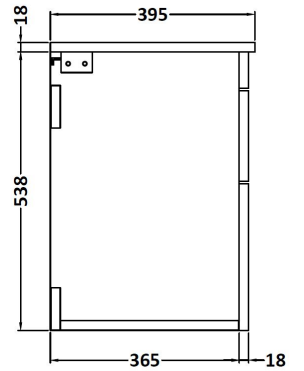

CUSTOMER DATA SHEET

DESCRIPTION:

500 Wh 2-Drawer Vanity With Basin B

CUSTOMER DATA SHEET - FURNITURE

DESCRIPTION: 500 Wall Hung 2-Drawer Basin Unit

PRODUCT DIMENSIONS			
Height (mm)	Width (mm)	Depth (mm)	Nett Wgt Kg
538	500	383	26

PACKAGING DIMENSIONS			
Height (mm)	Width (mm)	Depth (mm)	Gross Wgt Kg
405	520	560	26

PACKAGING DATA			
Box Colour	Brown Cardboard Box		
Box Qty	1	Label Colour	White Label
Label Size	100 x 50	Label Qty	2

CUSTOMER DATA SHEET - CERAMICS

DESCRIPTION:

500mm Minimalist Basin 1Th

PRODUCT DIMENSIONS

Height (mm)	Width (mm)	Depth (mm)	Nett Wgt Kg
170	500	390	9

PACKAGING DIMENSIONS

Height (mm)	Width (mm)	Depth (mm)	Gross Wgt Kg
400	520	200	9

PACKAGING DATA

Box Colour	Brown Cardboard Box		
Box Qty	1	Label Colour	White Label
Label Size	105 x 50	Label Qty	1

OUTER BOX DIMENSIONS (If Applicable)

Height (mm)	Width (mm)	Depth (mm)	Gross Wgt Kg

PRODUCT DETAILS