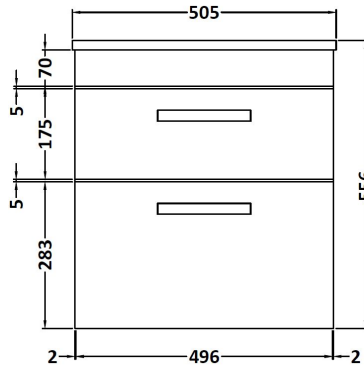

CUSTOMER DATA SHEET

DESCRIPTION:

500 Wh 2-Drawer Vanity With Basin B

CUSTOMER DATA SHEET - FURNITURE

DESCRIPTION: 500 Wall Hung 2-Drawer Basin Unit

PRODUCT DIMENSIONS			
Height (mm)	Width (mm)	Depth (mm)	Nett Wgt Kg
538	500	383	26

PACKAGING DIMENSIONS			
Height (mm)	Width (mm)	Depth (mm)	Gross Wgt Kg
405	520	560	26

PACKAGING DATA			
Box Colour	Brown Cardboard Box		
Box Qty	1	Label Colour	White Label
Label Size	100 x 50	Label Qty	2

CUSTOMER DATA SHEET - CERAMICS

DESCRIPTION:

500mm Minimalist Basin 1Th

PRODUCT DIMENSIONS

Height (mm)	Width (mm)	Depth (mm)	Nett Wgt Kg
170	500	390	9

PACKAGING DIMENSIONS

Height (mm)	Width (mm)	Depth (mm)	Gross Wgt Kg
400	520	200	9

PACKAGING DATA

Box Colour	Brown Cardboard Box		
Box Qty	1	Label Colour	White Label
Label Size	105 x 50	Label Qty	1

OUTER BOX DIMENSIONS (If Applicable)

Height (mm)	Width (mm)	Depth (mm)	Gross Wgt Kg

PRODUCT DETAILS