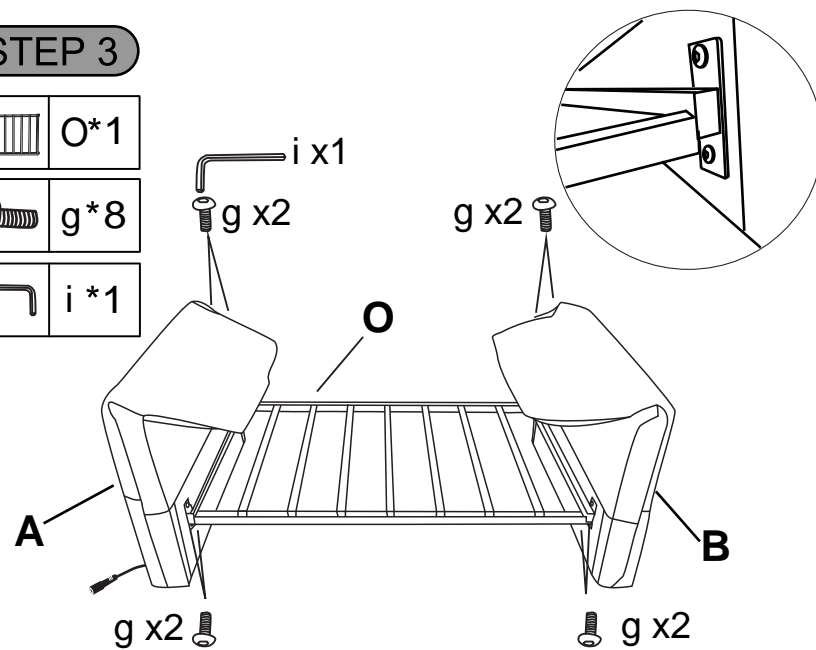

55" PULL OUT SOFA BED ASSEMBLY INSTRUCTIONS

YSPB002 SERIES

ATTENTION

1. This chair comes with 2 boxes, please check the parts list and hardware list carefully to make sure you've received all parts.
2. If there are any missing parts, please contact us with the missing part and the missing part number, we'll resend them to you ASAP.
3. If there are any damaged parts, please contact us with clear picture or clear video, we'll offer you the best solution after confirming it.

g	h	i	j	m		
M6*12mm	M6*45mm	M8*16mm				
40PCS	3PCS	2PCS	1PC	1PC		

ASSEMBLY INSTRUCTIONS

STEP 1

STEP 2

ASSEMBLY INSTRUCTIONS

STEP 3

STEP 4

ASSEMBLY INSTRUCTIONS