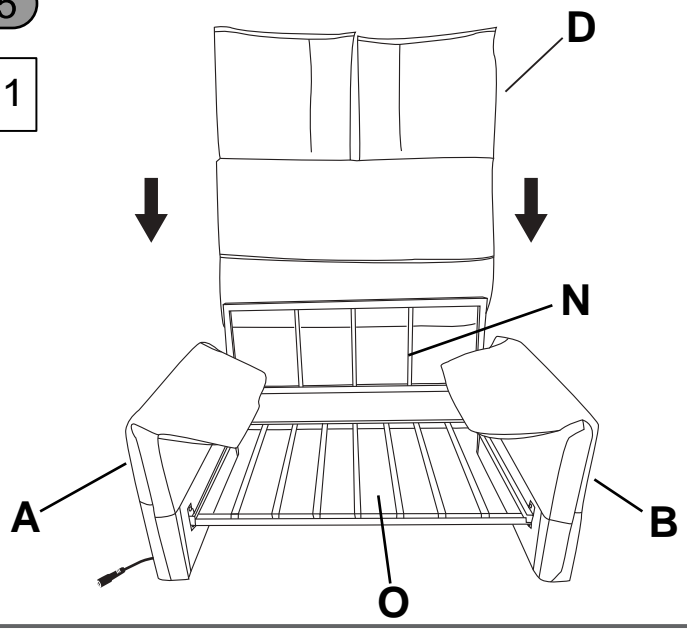

55" PULL OUT SOFA BED ASSEMBLY INSTRUCTIONS

YSPB002 SERIES

ATTENTION

1. This chair comes with 2 boxes, please check the parts list and hardware list carefully to make sure you've received all parts.
2. If there are any missing parts, please contact us with the missing part and the missing part number, we'll resend them to you ASAP.
3. If there are any damaged parts, please contact us with clear picture or clear video, we'll offer you the best solution after confirming it.

ASSEMBLY INSTRUCTIONS

Parts Box (A)

C	D	E	F	G	H	I
2PCS	1PC	1PC	1PC	1PC	2PCS	2PCS
J	N	O	P			
1PC	1PC	1PC	1PC			

Parts Box (B)

A	B	K	L	M	a	b
1PC	1PC	1PC	1PC	2PCS	2PCS	2PCS
d	e	f	n			
2PCS	4PCS	4PCS	1PC			

Hardware List

g	h	i	j	m		
M6*12mm	M6*45mm	M8*16mm				
40PCS	3PCS	2PCS	1PC	1PC		

ASSEMBLY INSTRUCTIONS

STEP 1

STEP 2

ASSEMBLY INSTRUCTIONS

STEP 3

STEP 4

ASSEMBLY INSTRUCTIONS

STEP 5

STEP 6

Please push the backrest forward and then pull it back to make it flat.

ASSEMBLY INSTRUCTIONS

STEP 7

Please pull up the zipper under the backrest.

STEP 8

- P*1
- a*2
- b*2
- g*8