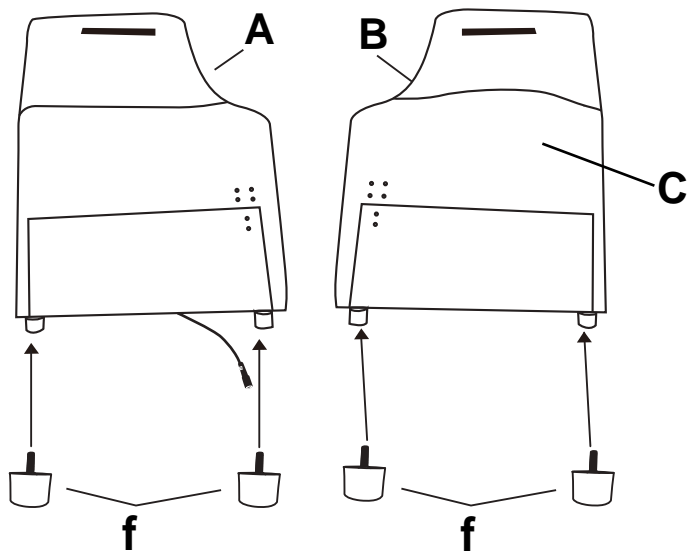

55" PULL OUT SOFA BED ASSEMBLY INSTRUCTIONS

YSPB002 SERIES

ATTENTION

1. This chair comes with 2 boxes, please check the parts list and hardware list carefully to make sure you've received all parts.
2. If there are any missing parts, please contact us with the missing part and the missing part number, we'll resend them to you ASAP.
3. If there are any damaged parts, please contact us with clear picture or clear video, we'll offer you the best solution after confirming it.

ASSEMBLY INSTRUCTIONS

Parts Box (A)

C	D	E	F	G	H	I
2PCS	1PC	1PC	1PC	1PC	2PCS	2PCS
J	N	O	P			
1PC	1PC	1PC	1PC			

Parts Box (B)

A	B	K	L	M	a	b
1PC	1PC	1PC	1PC	2PCS	2PCS	2PCS
d	e	f	n			
2PCS	4PCS	4PCS	1PC			

Hardware List

g	h	i	j	m		
M6*12mm	M6*45mm	M8*16mm				
40PCS	3PCS	2PCS	1PC	1PC		

ASSEMBLY INSTRUCTIONS

STEP 1

STEP 2

ASSEMBLY INSTRUCTIONS

STEP 3

STEP 4

ASSEMBLY INSTRUCTIONS