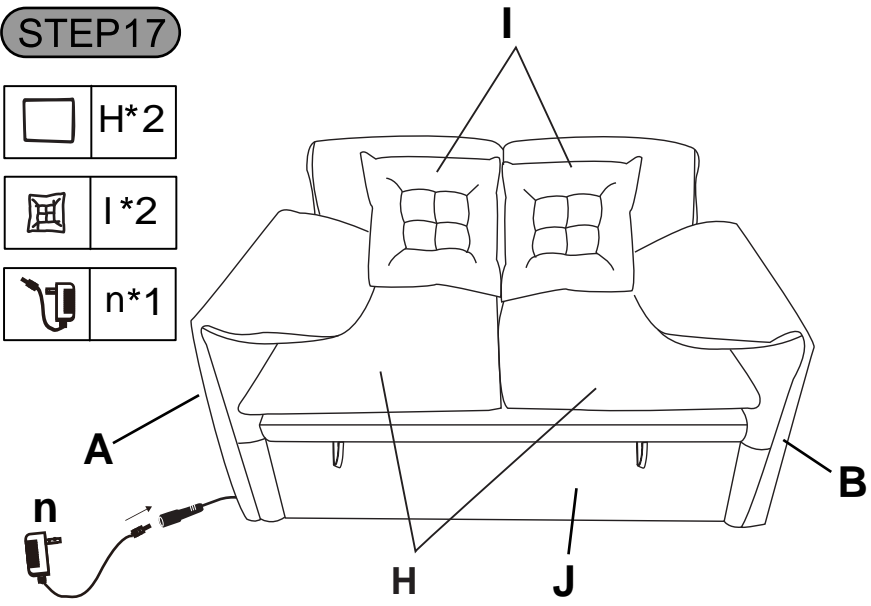

ASSEMBLY INSTRUCTIONS

STEP 17

- H*2
- I*2
- n*1

STEP 18