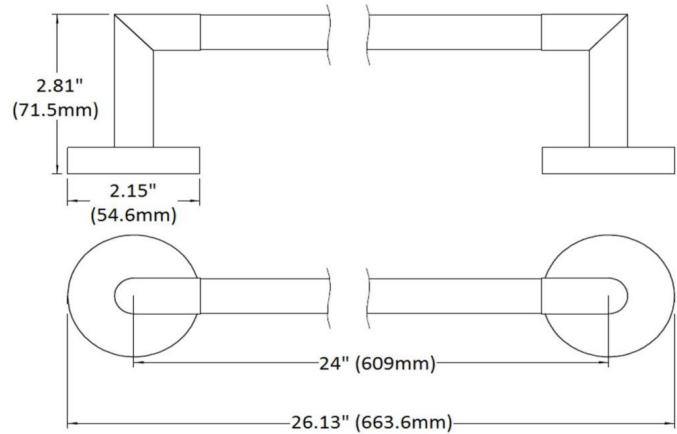

Graz Towel Bar 24"
Polished Chrome

SPECIFICATIONS

MATERIAL CONSTRUCTION:	Zinc
PVD FINISH:	No
ASSEMBLY REQUIRED:	Yes
TOOLS NEEDED FOR INSTALLATION:	Screwdriver
ASSEMBLED DIMENSIONS:	2.76" H x 26.38" L x 2.17" D
ASSEMBLED WEIGHT:	1.3 lbs.
MIN. LENGTH:	N/A
MAX LENGTH:	N/A
SCREWS INCLUDED:	Yes
DRYWALL ANCHORS INCLUDED:	Yes
CENTER TO CENTER:	N/A